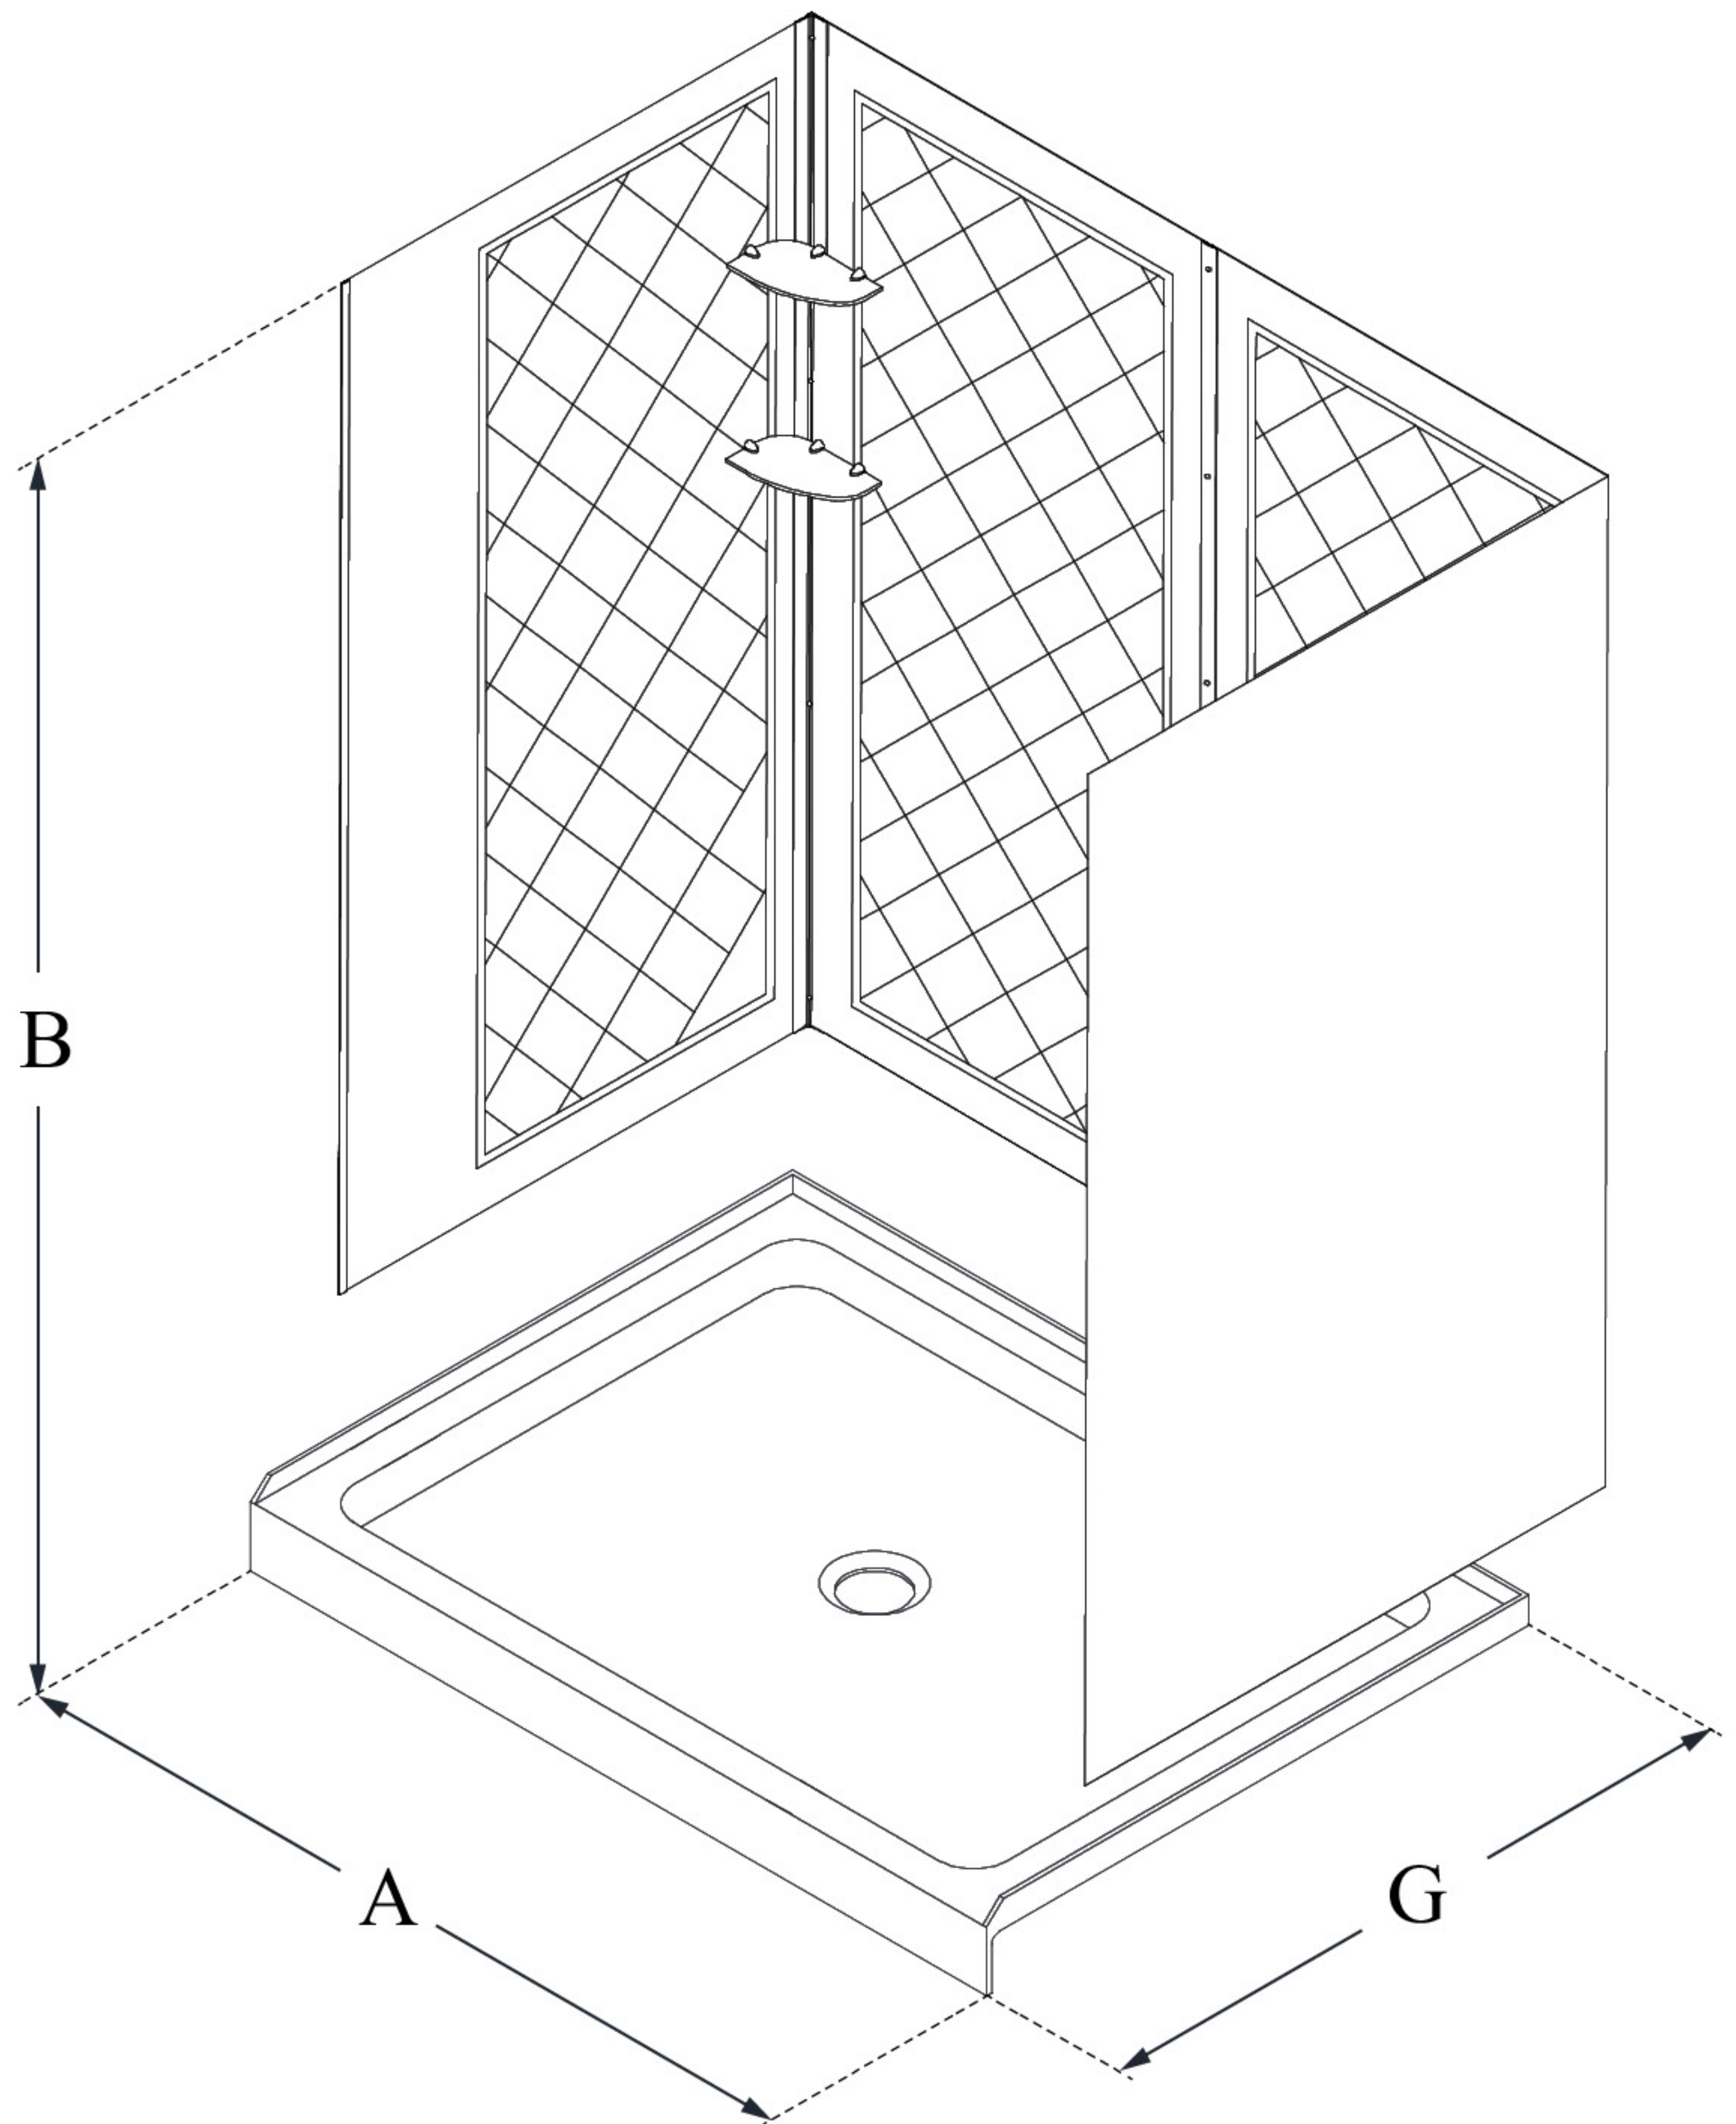

## **QWALL-5**

DreamLine 32 in. D x 32 in. W x 76 3/4 in. H SlimLine Single Threshold Shower Base and QWALL-5 Acrylic Backwall Kit

### **KIT CONTENTS:**

- SHOWER BASE
- QWALL BACKWALLS

### **CONFIGURATION DIMENSIONS:**

**A: 32 in.**  
KIT WIDTH

**B: 76 3/4 in.**  
KIT HEIGHT

**G: 32 in.**  
KIT DEPTH

### **AVAILABLE DRAIN LOCATIONS:**

- CENTER

For precise drain location, please refer to the included base technical drawing

DreamLine reserves the right to update or modify the hardware or materials pictured without prior notice for the purpose of product improvement and customer satisfaction.