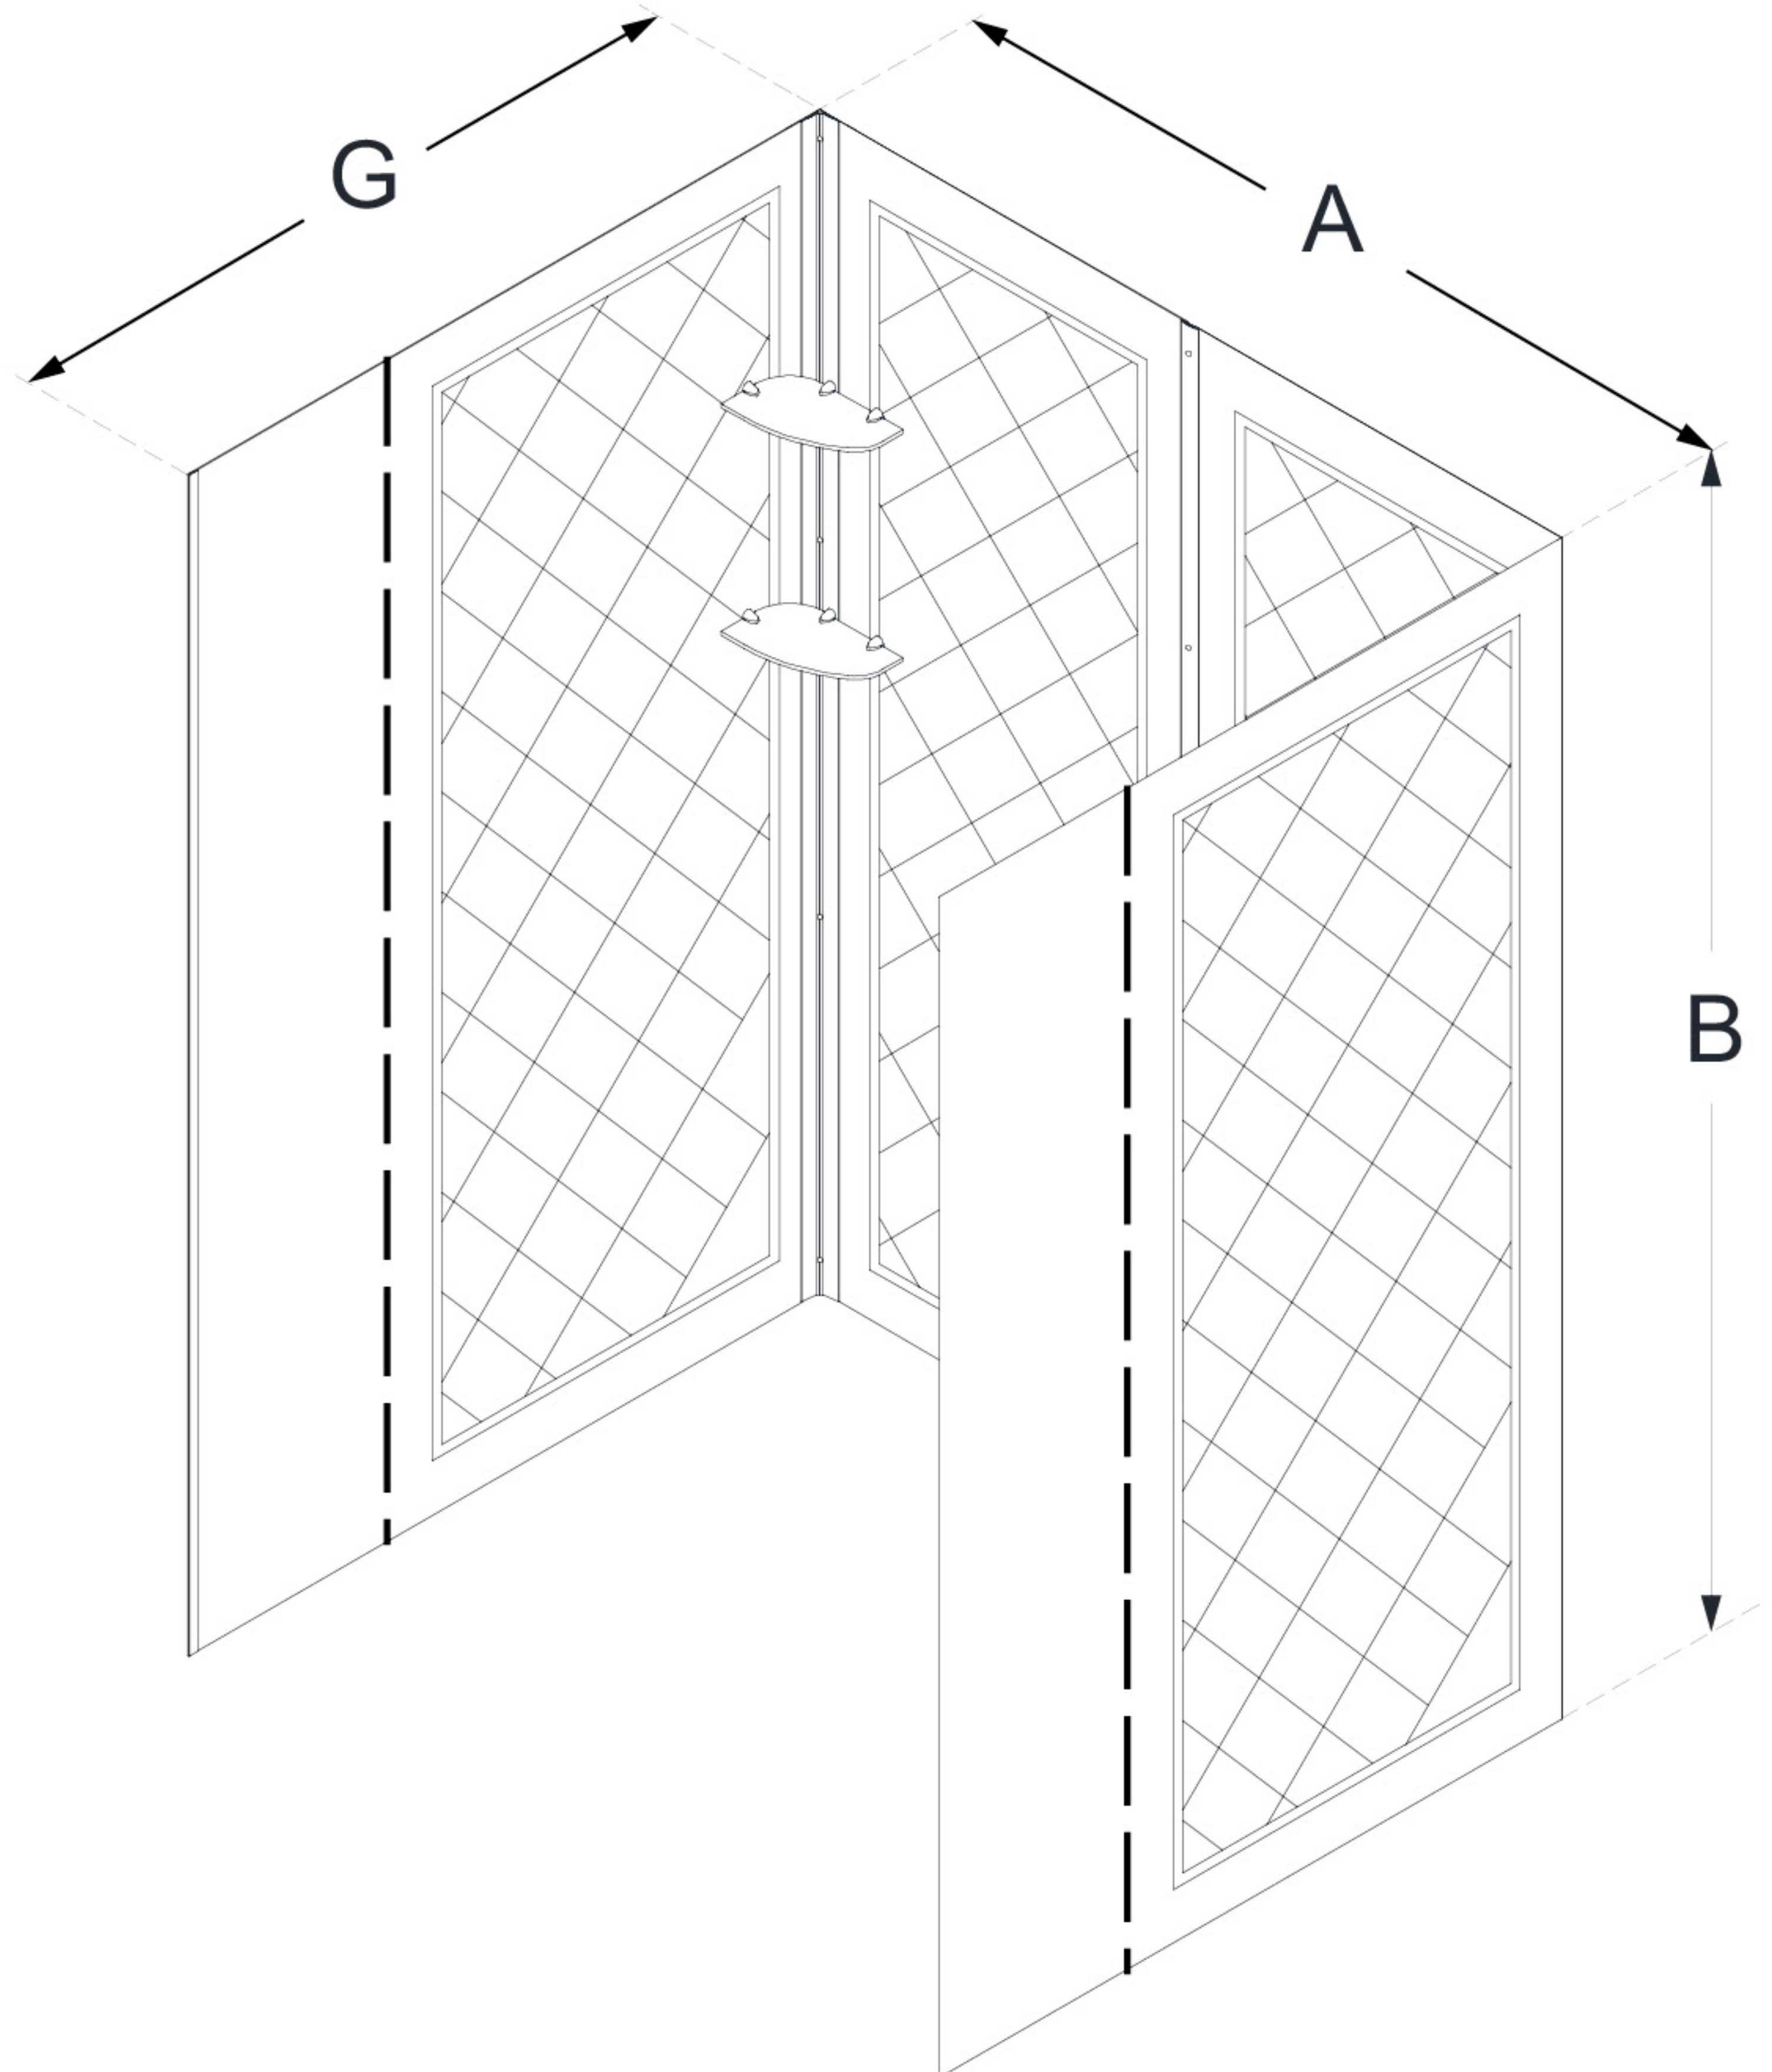

## **QWALL-5**

DreamLine 32 in. D x 32 in. W x 76 3/4 in. H SlimLine Single Threshold Shower Base and QWALL-5 Acrylic Backwall Kit

### **CONFIGURATION DIMENSIONS:**

**A: 32 in.**  
KIT WIDTH

**B: 76 3/4 in.**  
KIT HEIGHT

**G: 32 in.**  
KIT DEPTH

## **QWALL-5**

DreamLine QWALL-5 30-34 in.  
W x 30-40 in. D x 74 in. H Acrylic  
Backwall Kit

**INSTALLATION TYPE:**

**ALCOVE**

### **CONFIGURATION DIMENSIONS:**

**A: 30 - 34 in.**

MODEL WIDTH

**G: 30 - 40 in.**

MODEL DEPTH

**B: 74 in.**

MODEL HEIGHT

DreamLine reserves the right to update or modify the hardware or materials pictured without prior notice for the purpose of product improvement and customer satisfaction.