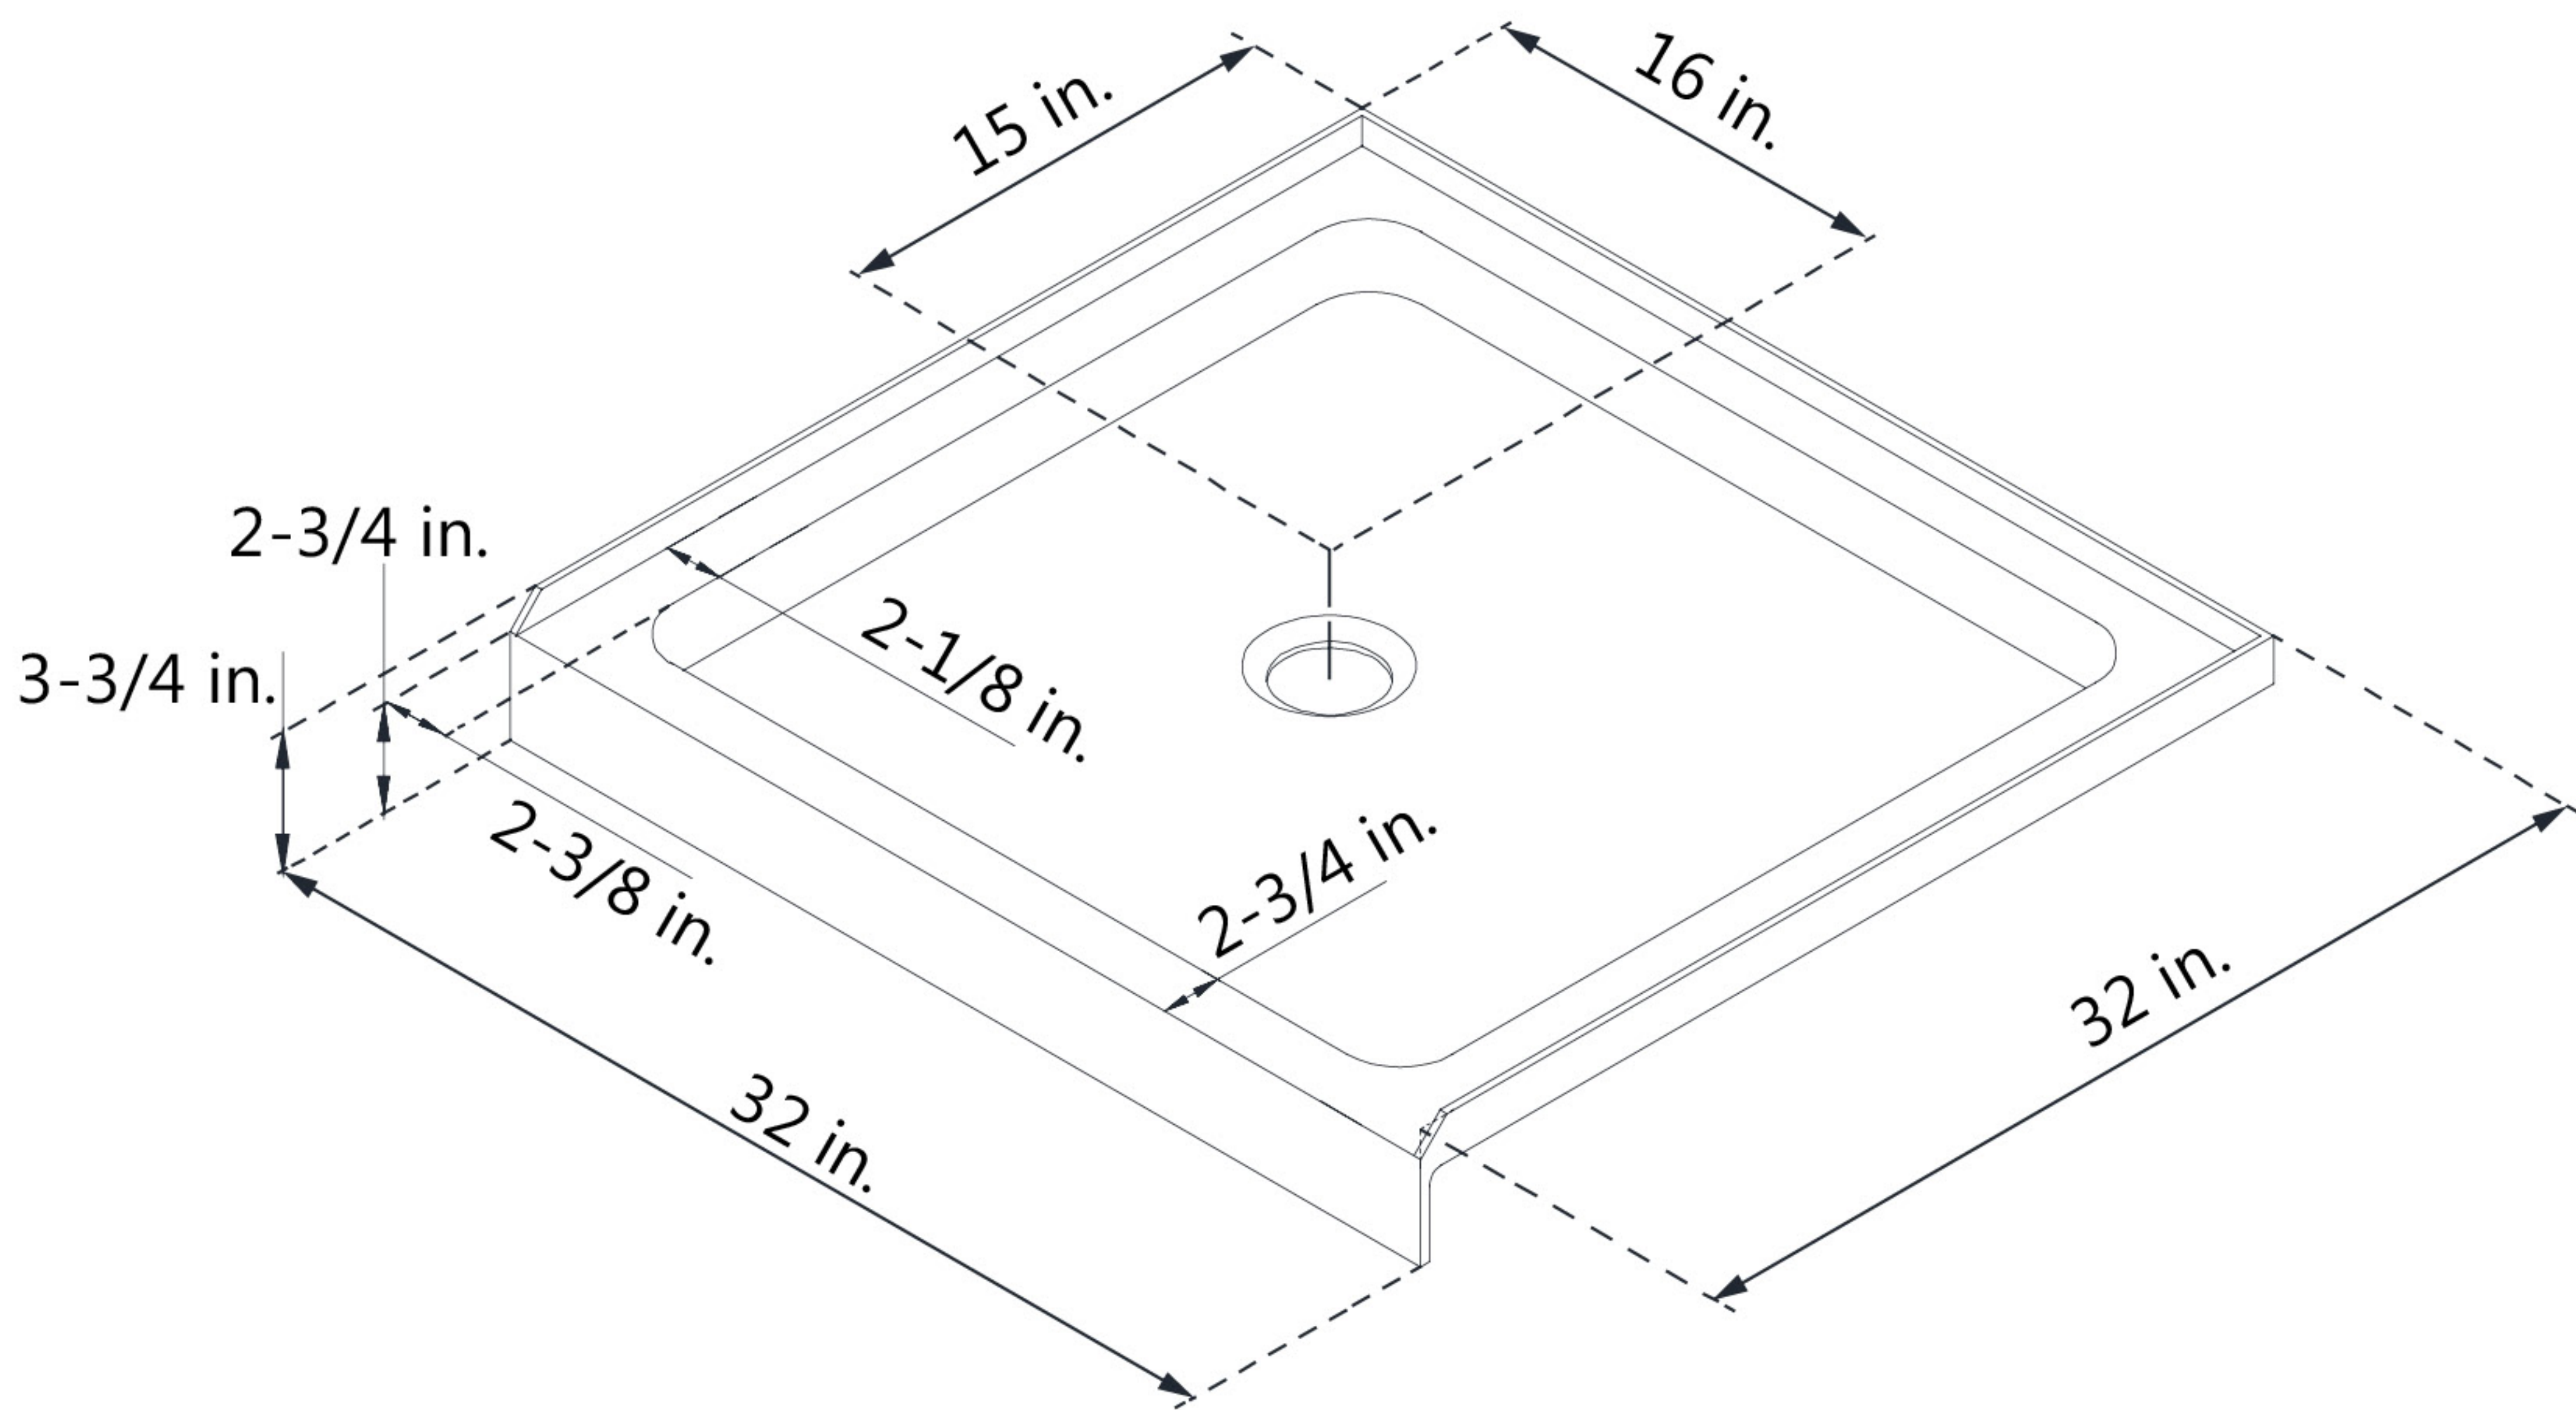

DLT-1132320

SLIMLINE SHOWERBASE

SINGLE THRESHOLD

CENTER DRAIN

Drain Hole Specs

DreamLine reserves the right to update or modify the hardware or materials pictured without prior notice for the purpose of product improvement and customer satisfaction.