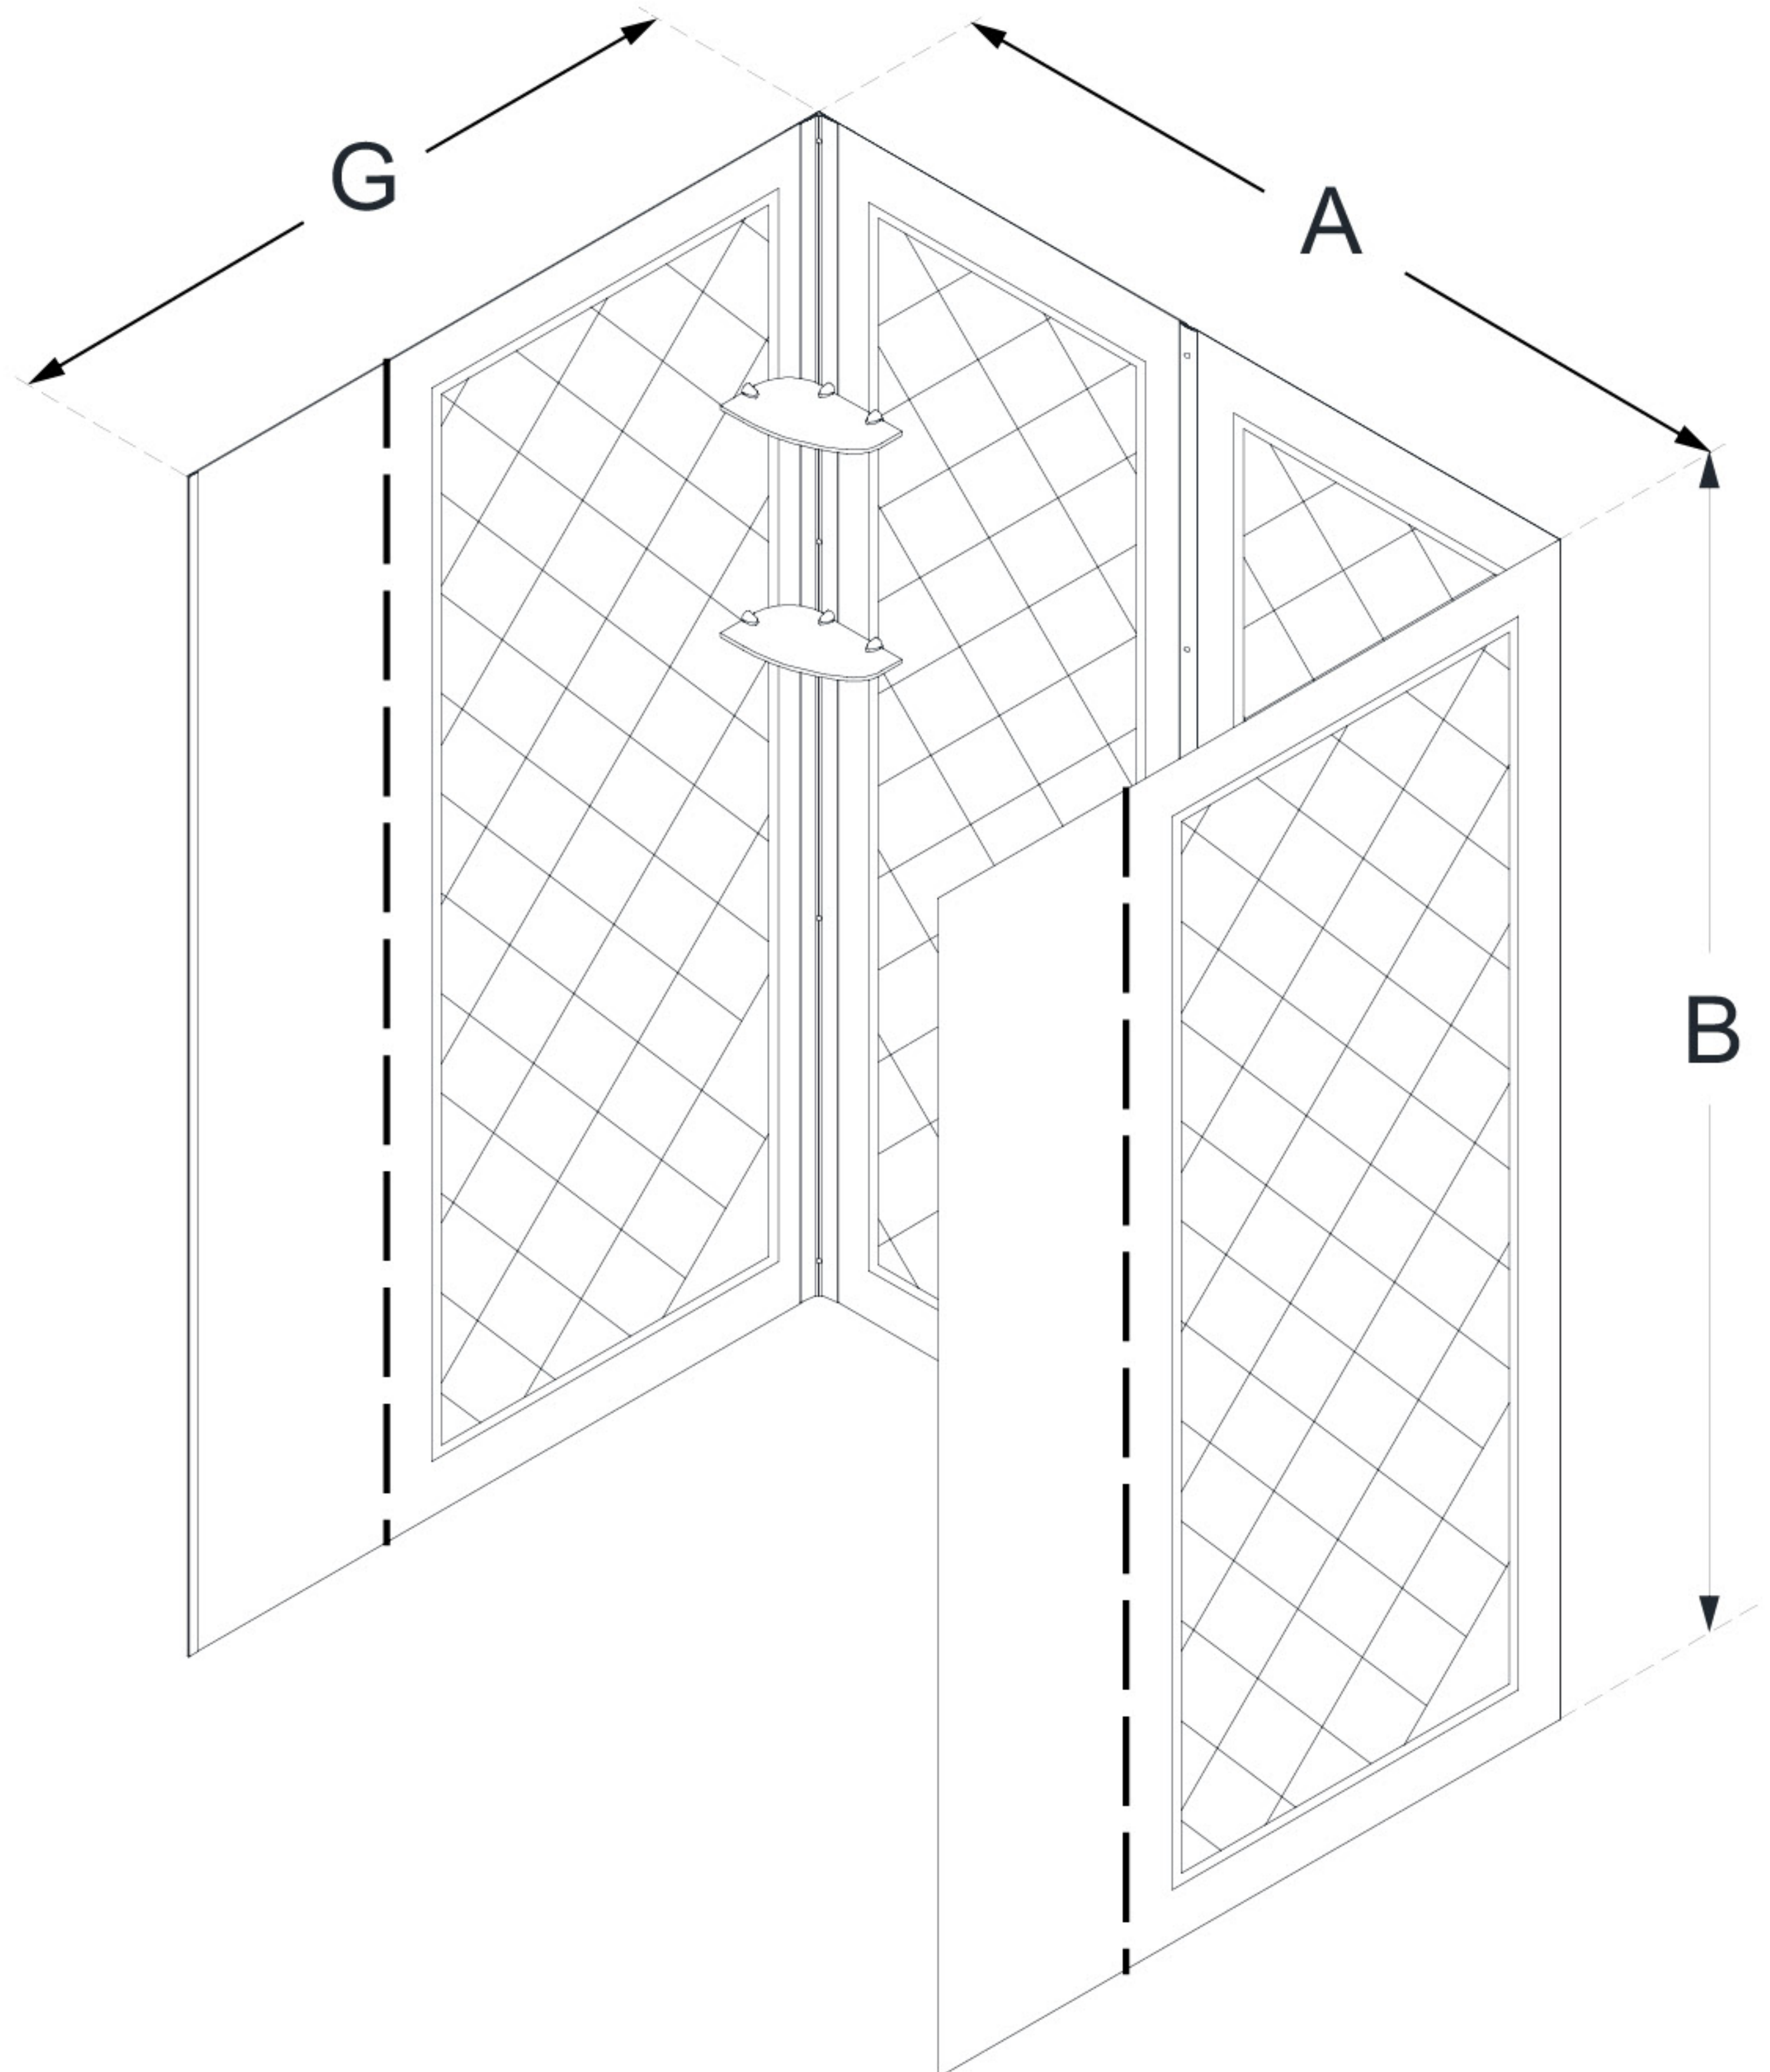

DL-6193

QWALL-5

DreamLine 36 in. D x 48 in. W x 76 3/4 in. H SlimLine Single Threshold Shower Base and QWALL-5 Acrylic Backwall Kit

KIT CONTENTS:

- SHOWER BASE
- QWALL BACKWALLS

CONFIGURATION DIMENSIONS:

A: 48 in.

SINGLE THRESHOLD

CENTER DRAIN

Drain Hole Specs

DreamLine reserves the right to update or modify the hardware or materials pictured without prior notice for the purpose of product improvement and customer satisfaction.

SHBW-1450743-01

QWALL-5

DreamLine QWALL-5 46-50 in.
W x 30-40 in. D x 74 in. H Acrylic
Backwall Kit

INSTALLATION TYPE:

ALCOVE

CONFIGURATION DIMENSIONS:

A: 46 - 50 in.

MODEL WIDTH

G: 30 - 40 in.

MODEL DEPTH

B: 74 in.

MODEL HEIGHT

DreamLine reserves the right to update or modify the hardware or materials pictured without prior notice for the purpose of product improvement and customer satisfaction.