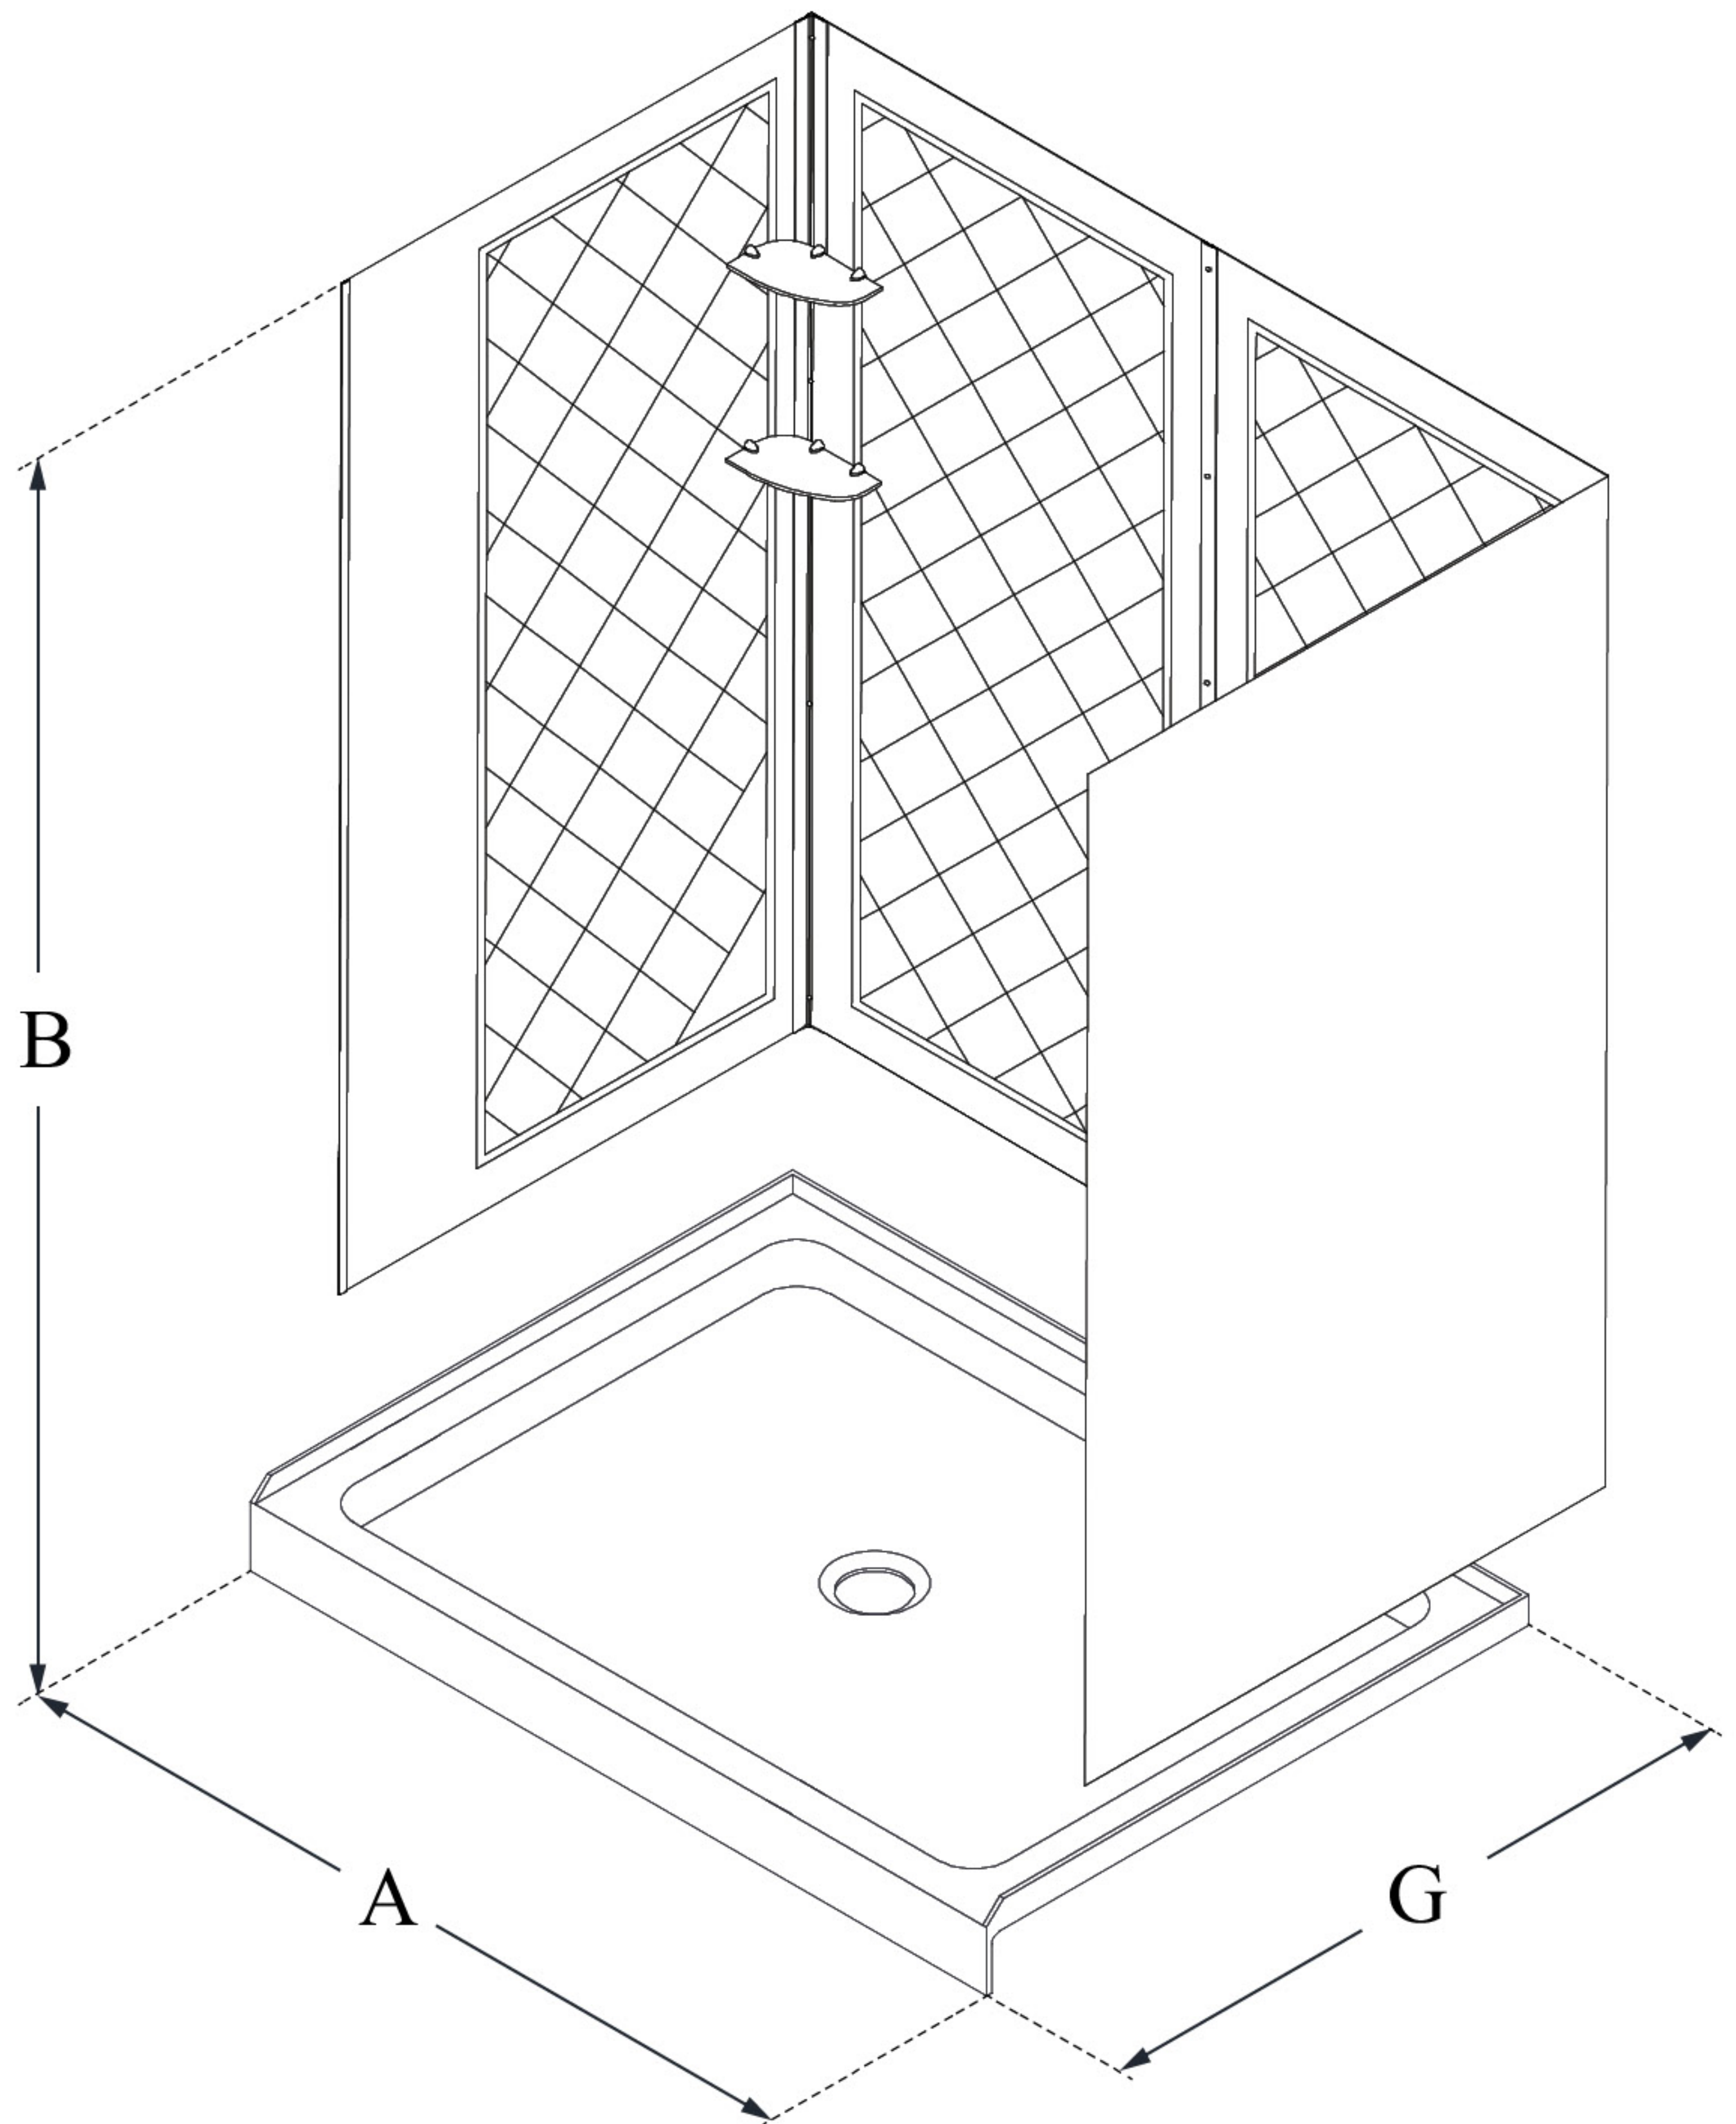

DL-6193

QWALL-5

DreamLine 36 in. D x 48 in. W x 76 3/4 in. H SlimLine Single Threshold Shower Base and QWALL-5 Acrylic Backwall Kit

KIT CONTENTS:

- SHOWER BASE
- QWALL BACKWALLS

CONFIGURATION DIMENSIONS:

A: 48 in.

KIT WIDTH

B: 76 3/4 in.

KIT HEIGHT

G: 36 in.

KIT DEPTH

AVAILABLE DRAIN LOCATIONS:

- CENTER

For precise drain location, please refer to the included base technical drawing

DreamLine reserves the right to update or modify the hardware or materials pictured without prior notice for the purpose of product improvement and customer satisfaction.

DLT-1136480

SLIMLINE SHOWERBASE

SINGLE THRESHOLD

CENTER DRAIN

Drain Hole Specs

DreamLine reserves the right to update or modify the hardware or materials pictured without prior notice for the purpose of product improvement and customer satisfaction.