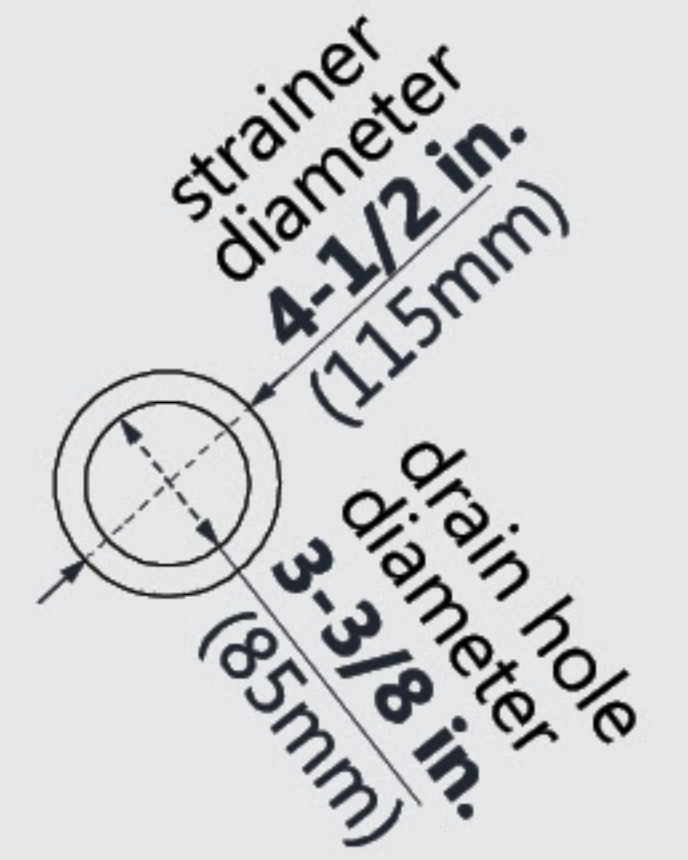

DLT-1136480

SLIMLINE SHOWERBASE

SINGLE THRESHOLD

CENTER DRAIN

Drain Hole Specs

DreamLine reserves the right to update or modify the hardware or materials pictured without prior notice for the purpose of product improvement and customer satisfaction.