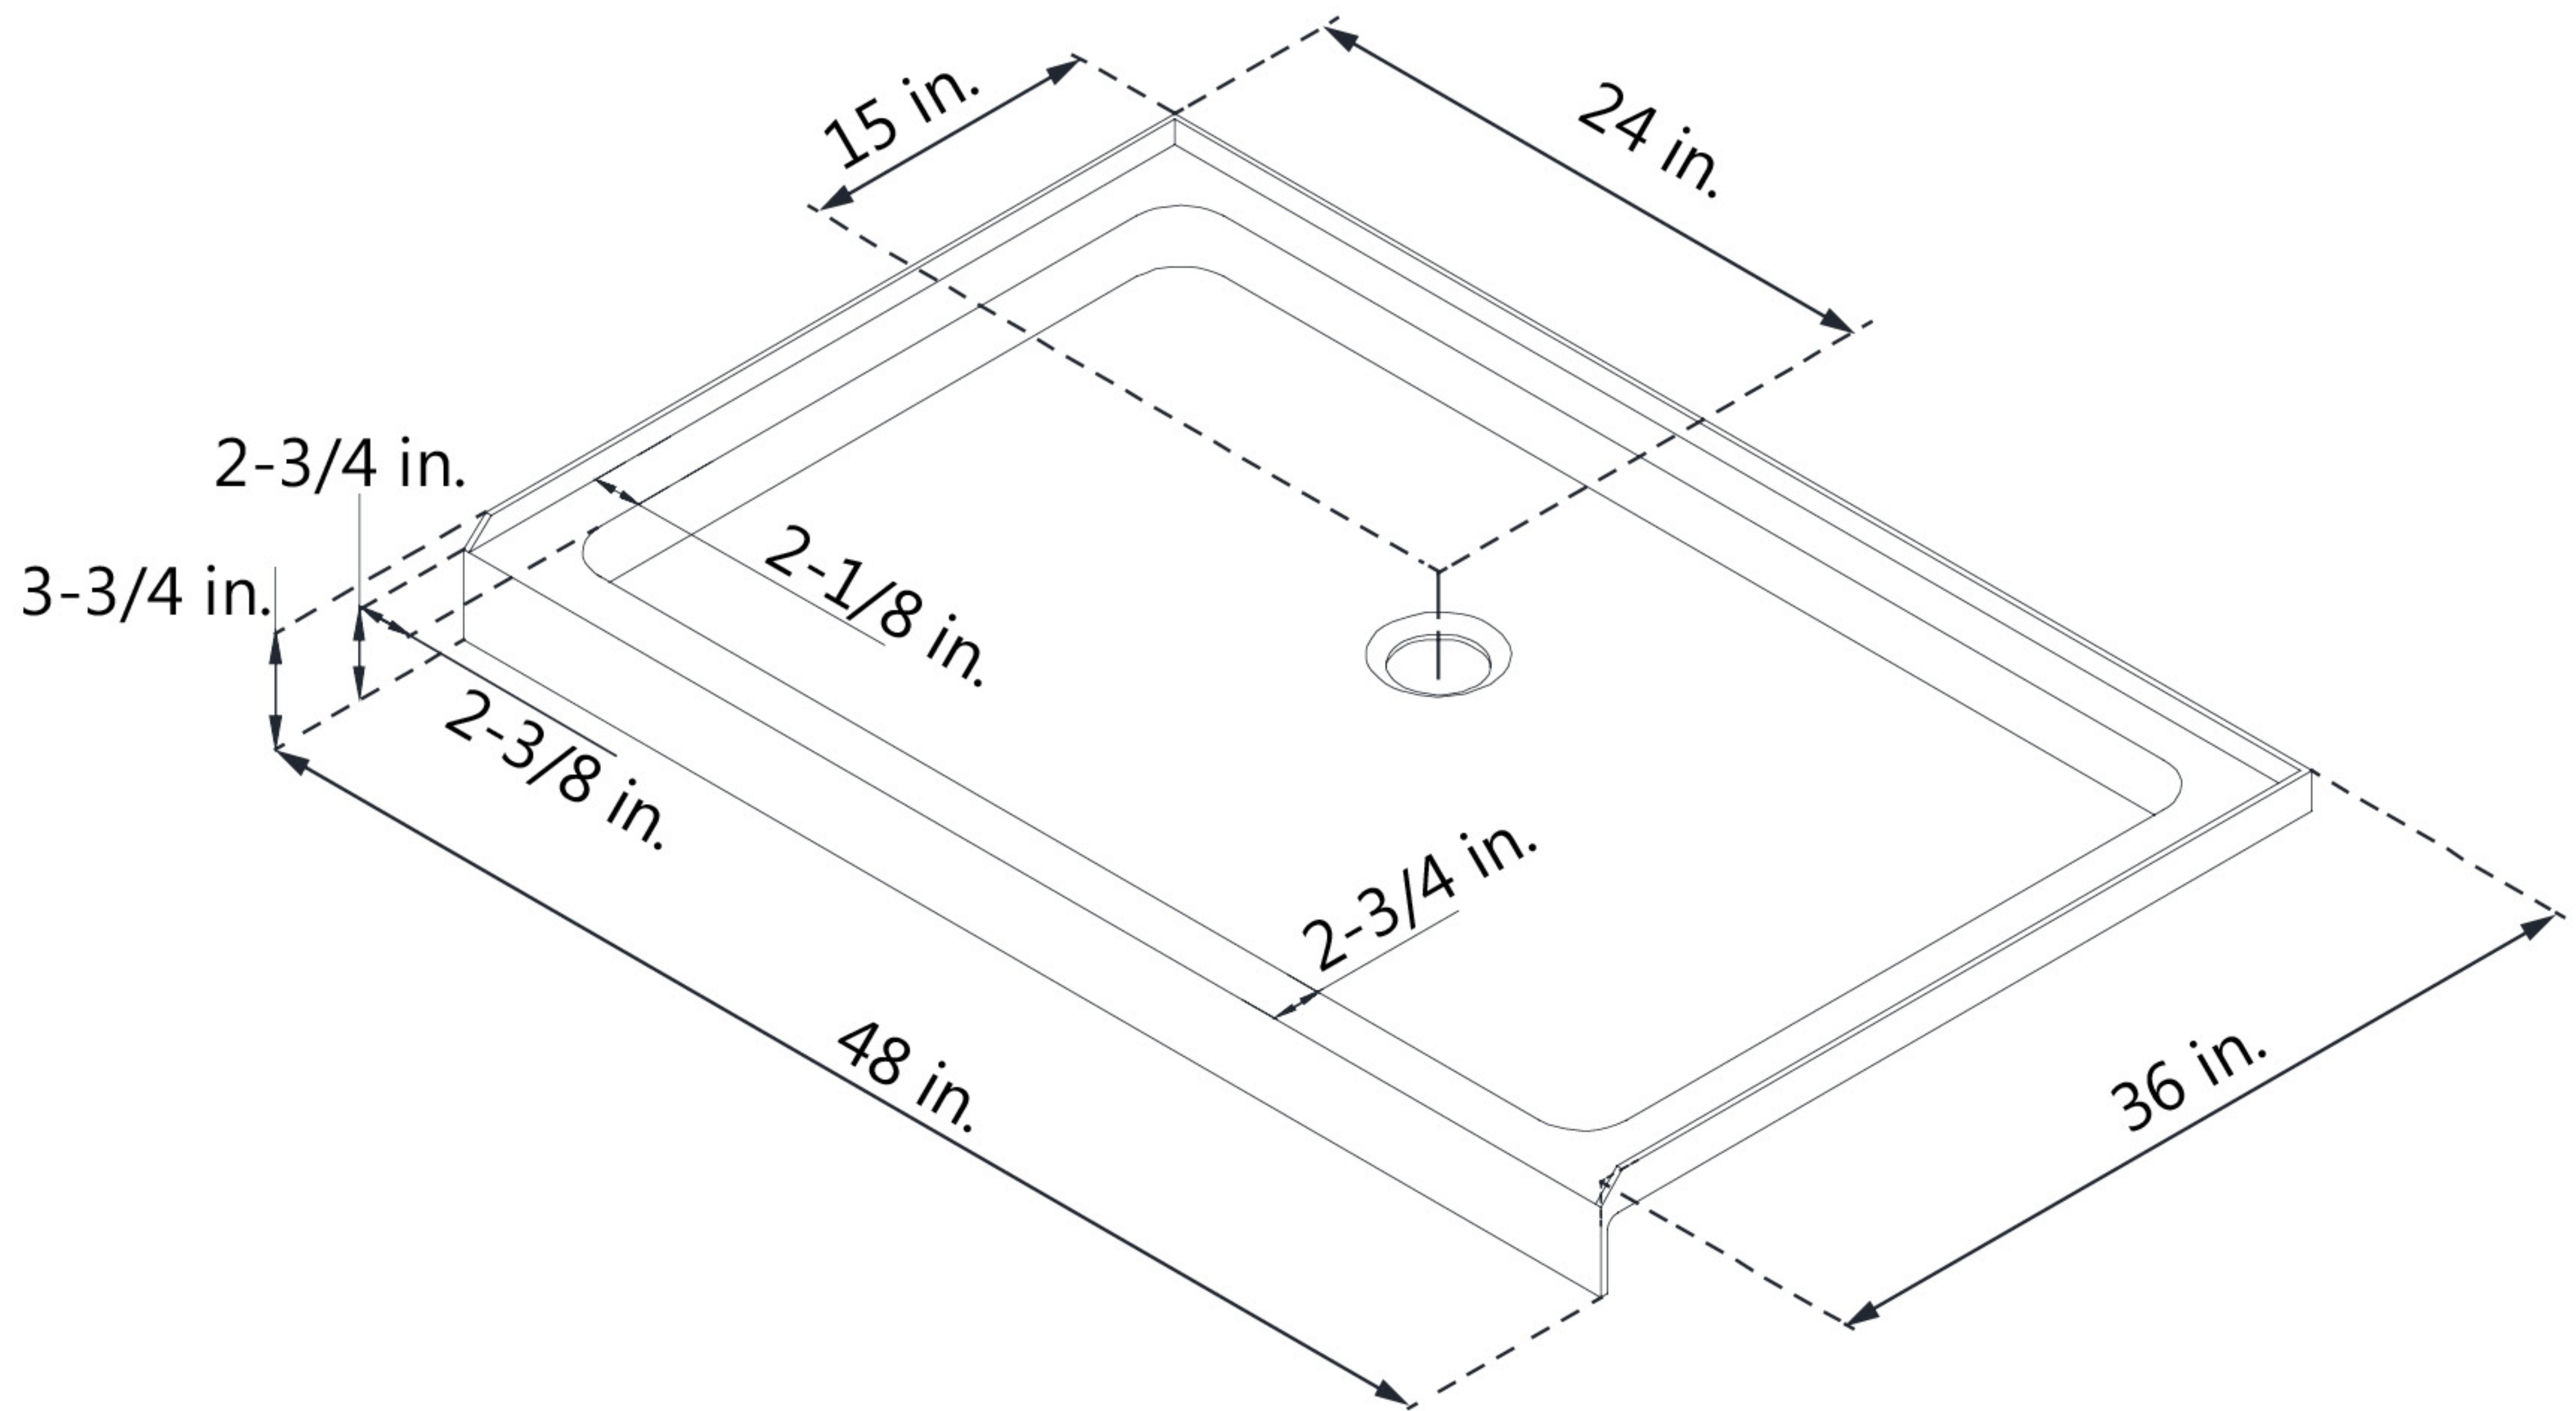

DLT-1136480

SLIMLINE SHOWERBASE

SINGLE THRESHOLD

CENTER DRAIN

Drain Hole Specs

DreamLine reserves the right to update or modify the hardware or materials pictured without prior notice for the purpose of product improvement and customer satisfaction.