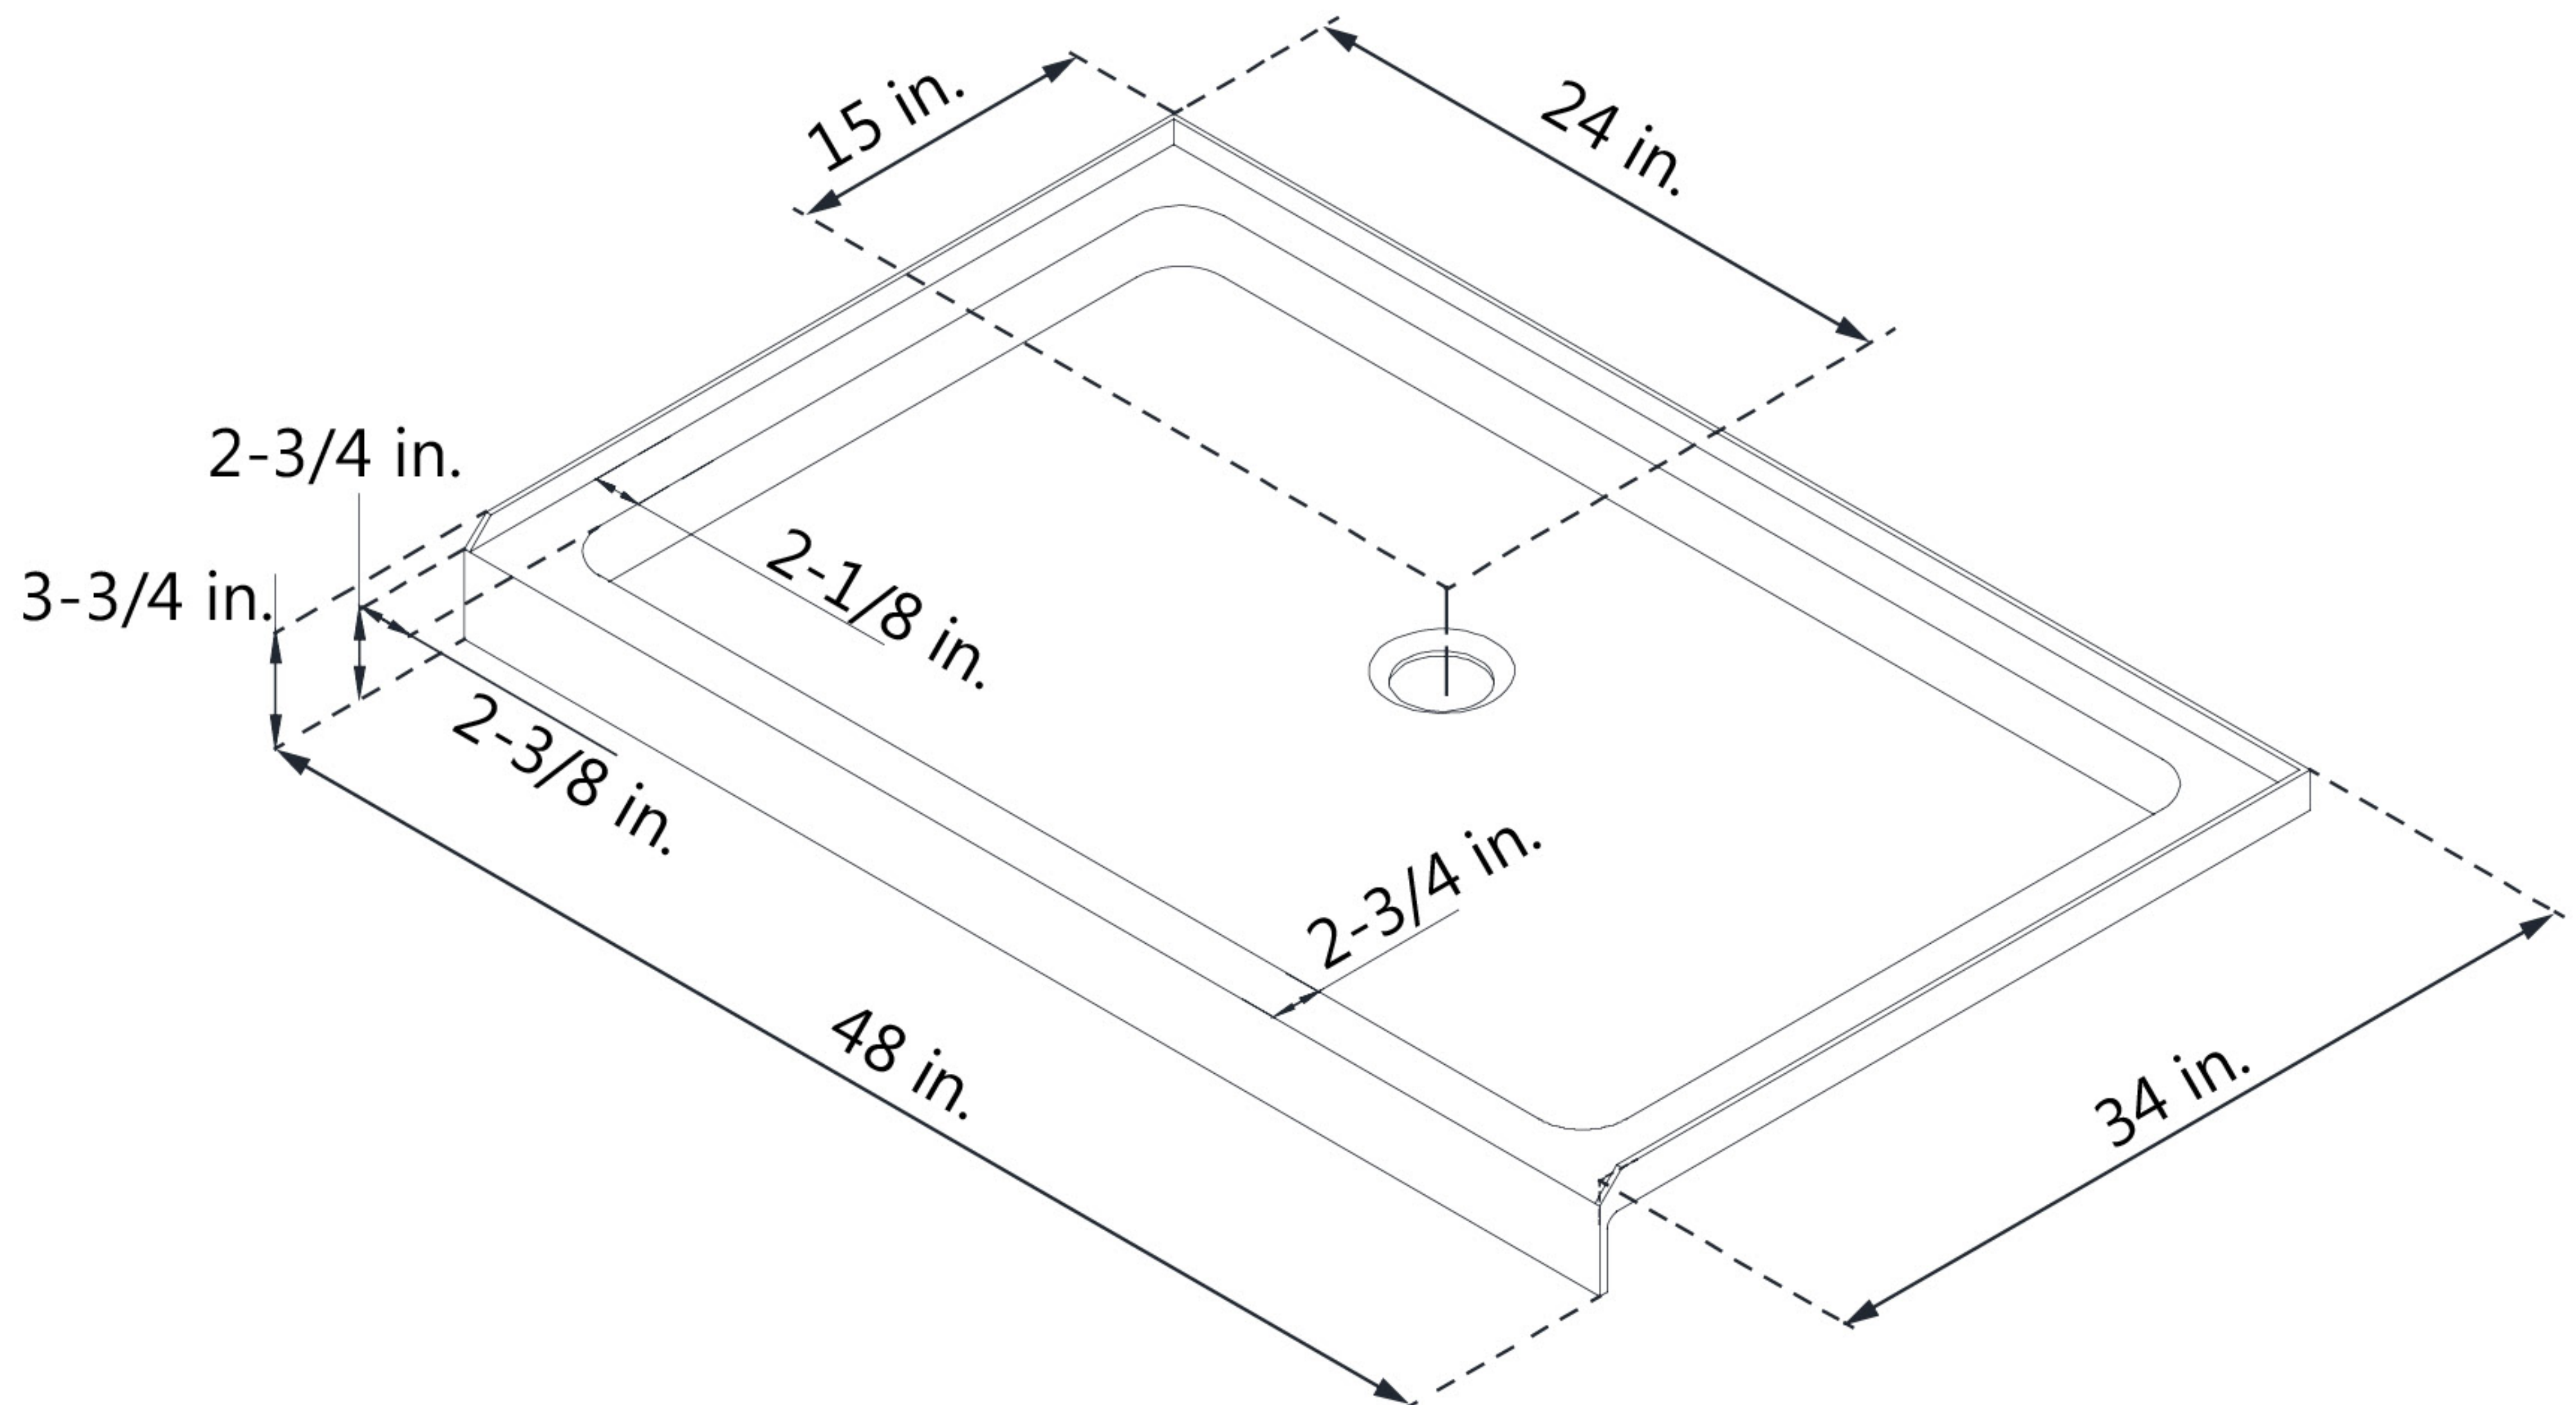

DLT-1134480

SLIMLINE SHOWERBASE

SINGLE THRESHOLD

CENTER DRAIN

Drain Hole Specs

DreamLine reserves the right to update or modify the hardware or materials pictured without prior notice for the purpose of product improvement and customer satisfaction.