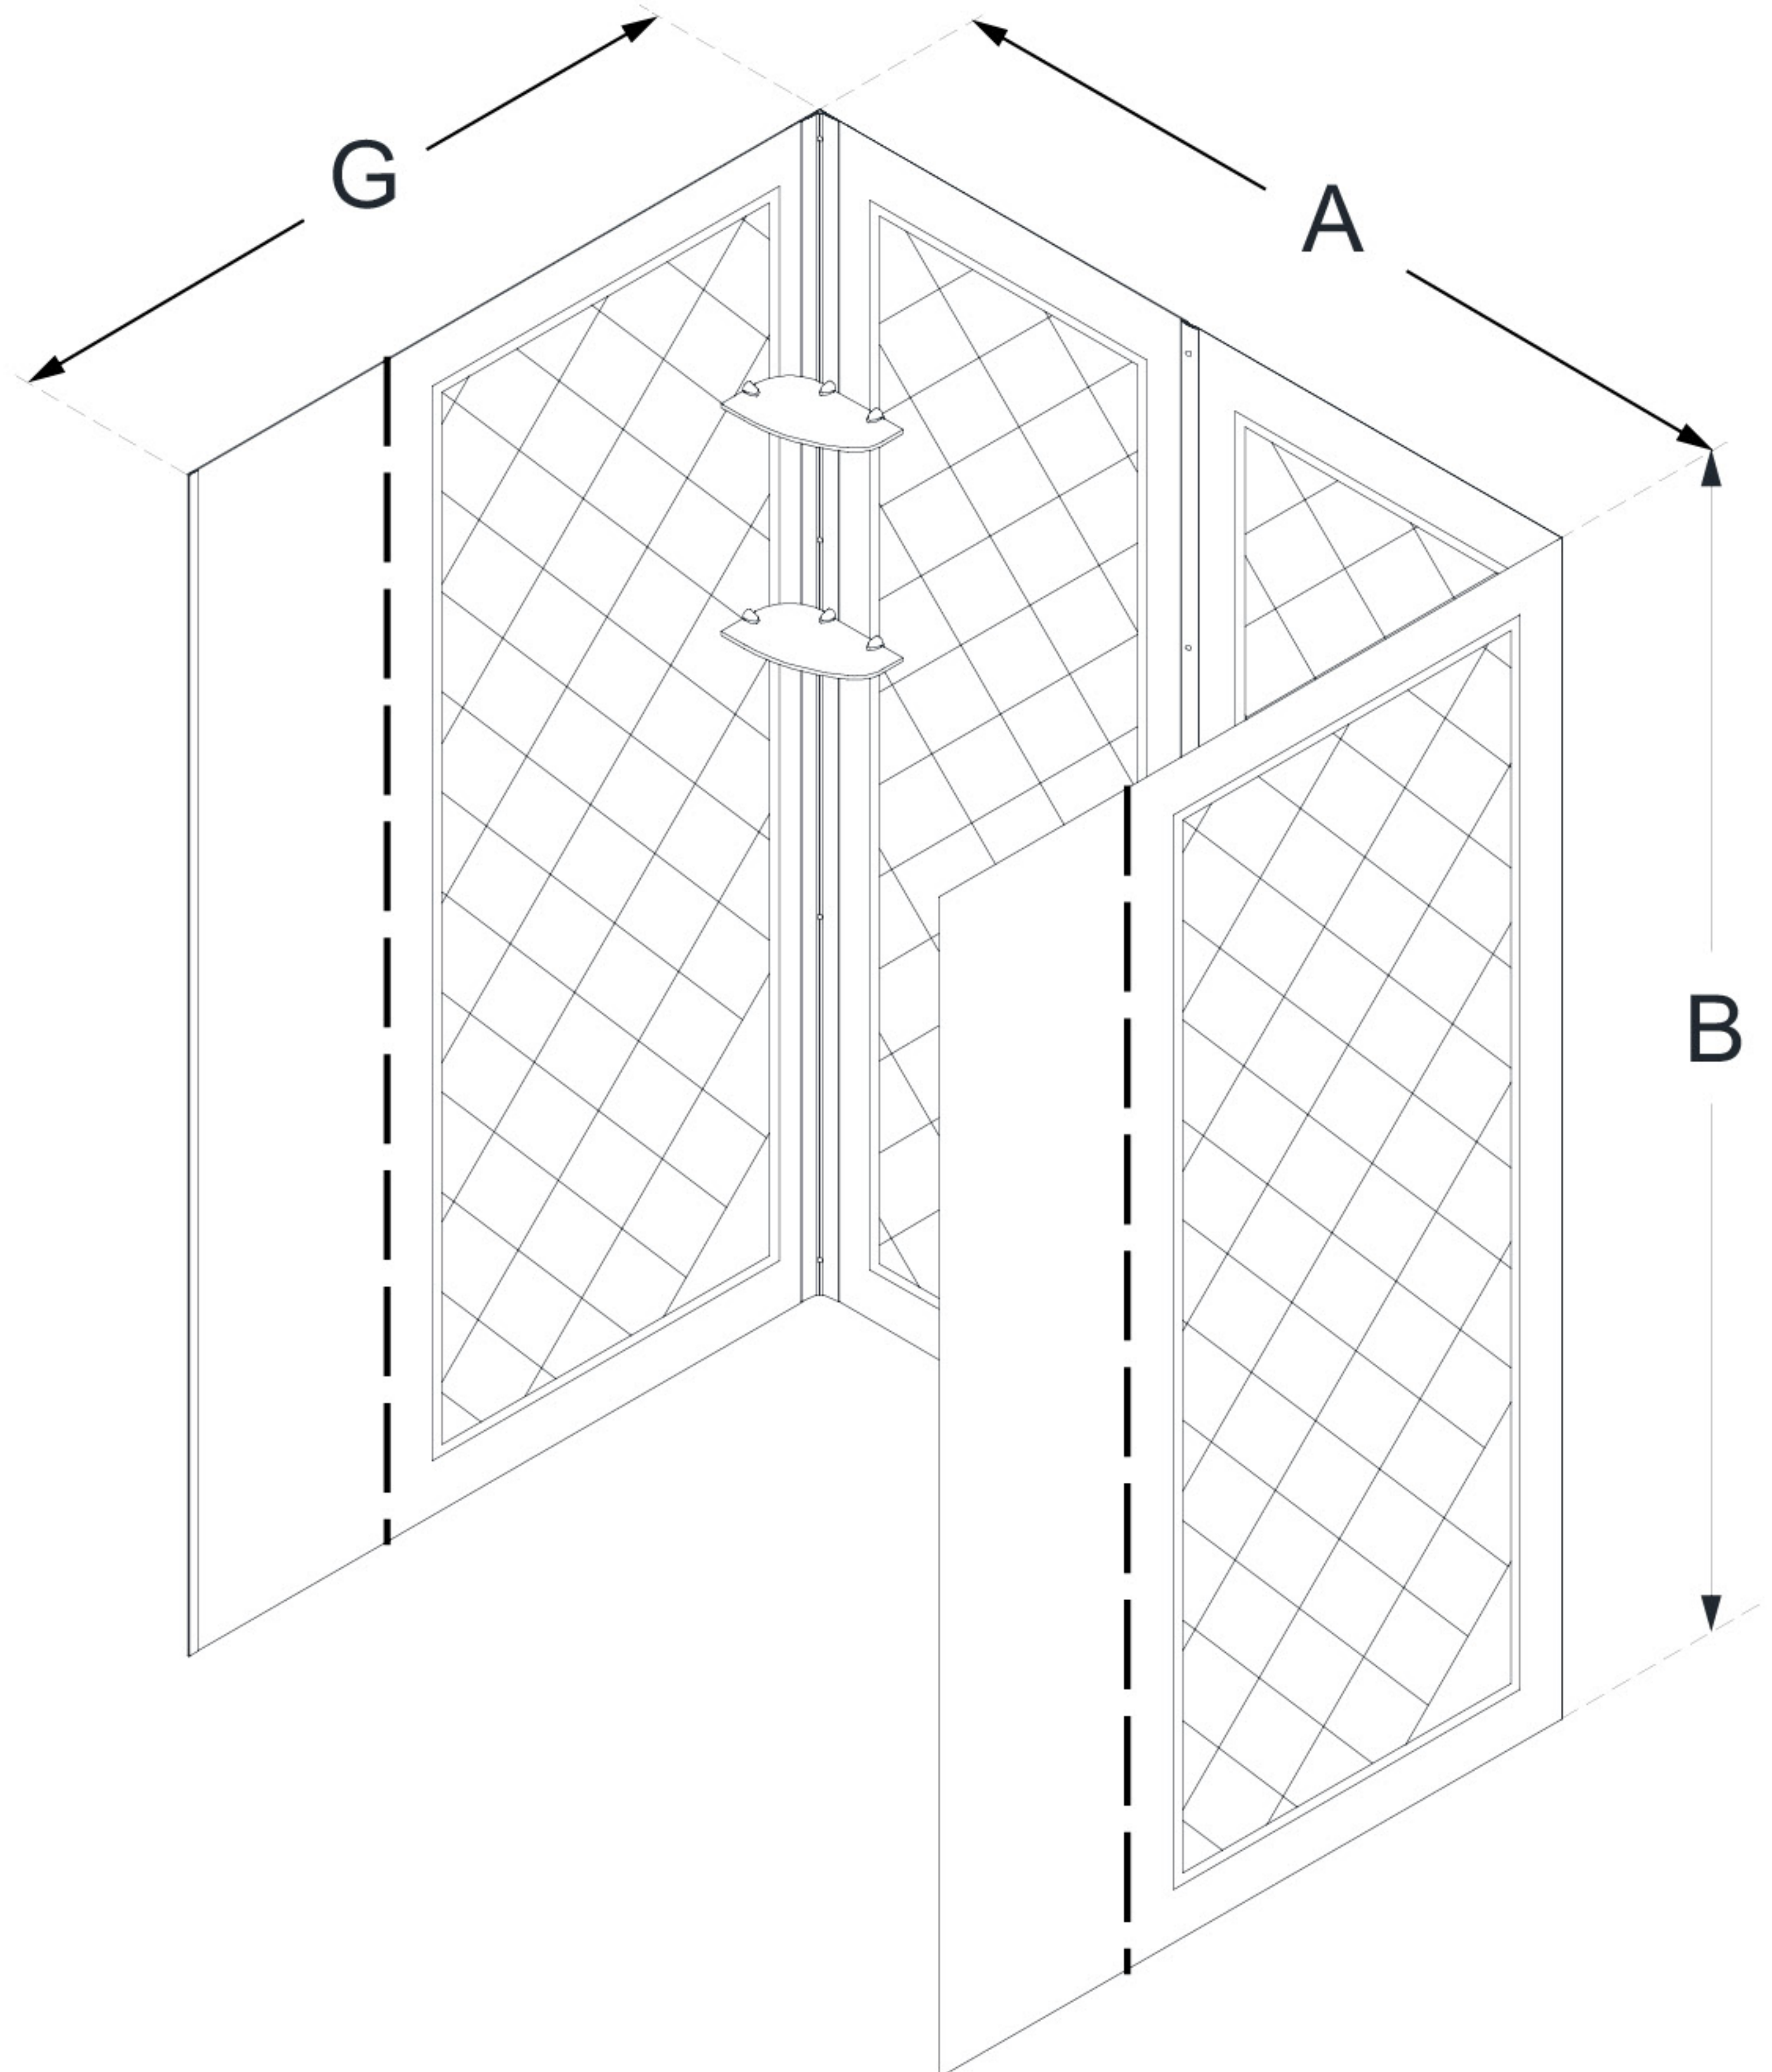

DL-6071

QWALL-5

DreamLine 34 in. D x 48 in. W x 76 3/4 in. H SlimLine Single Threshold Shower Base and QWALL-5 Acrylic Backwall Kit

KIT CONTENTS:

- SHOWER BASE
- QWALL BACKWALLS

CONFIGURATION DIMENSIONS:

A: 48 in.

SINGLE THRESHOLD

CENTER DRAIN

Drain Hole Specs

DreamLine reserves the right to update or modify the hardware or materials pictured without prior notice for the purpose of product improvement and customer satisfaction.

SHBW-1450743-01

QWALL-5

DreamLine QWALL-5 46-50 in.
W x 30-40 in. D x 74 in. H Acrylic
Backwall Kit

INSTALLATION TYPE:

ALCOVE

CONFIGURATION DIMENSIONS:

A: 46 - 50 in.

MODEL WIDTH

G: 30 - 40 in.

MODEL DEPTH

B: 74 in.

MODEL HEIGHT

DreamLine reserves the right to update or modify the hardware or materials pictured without prior notice for the purpose of product improvement and customer satisfaction.