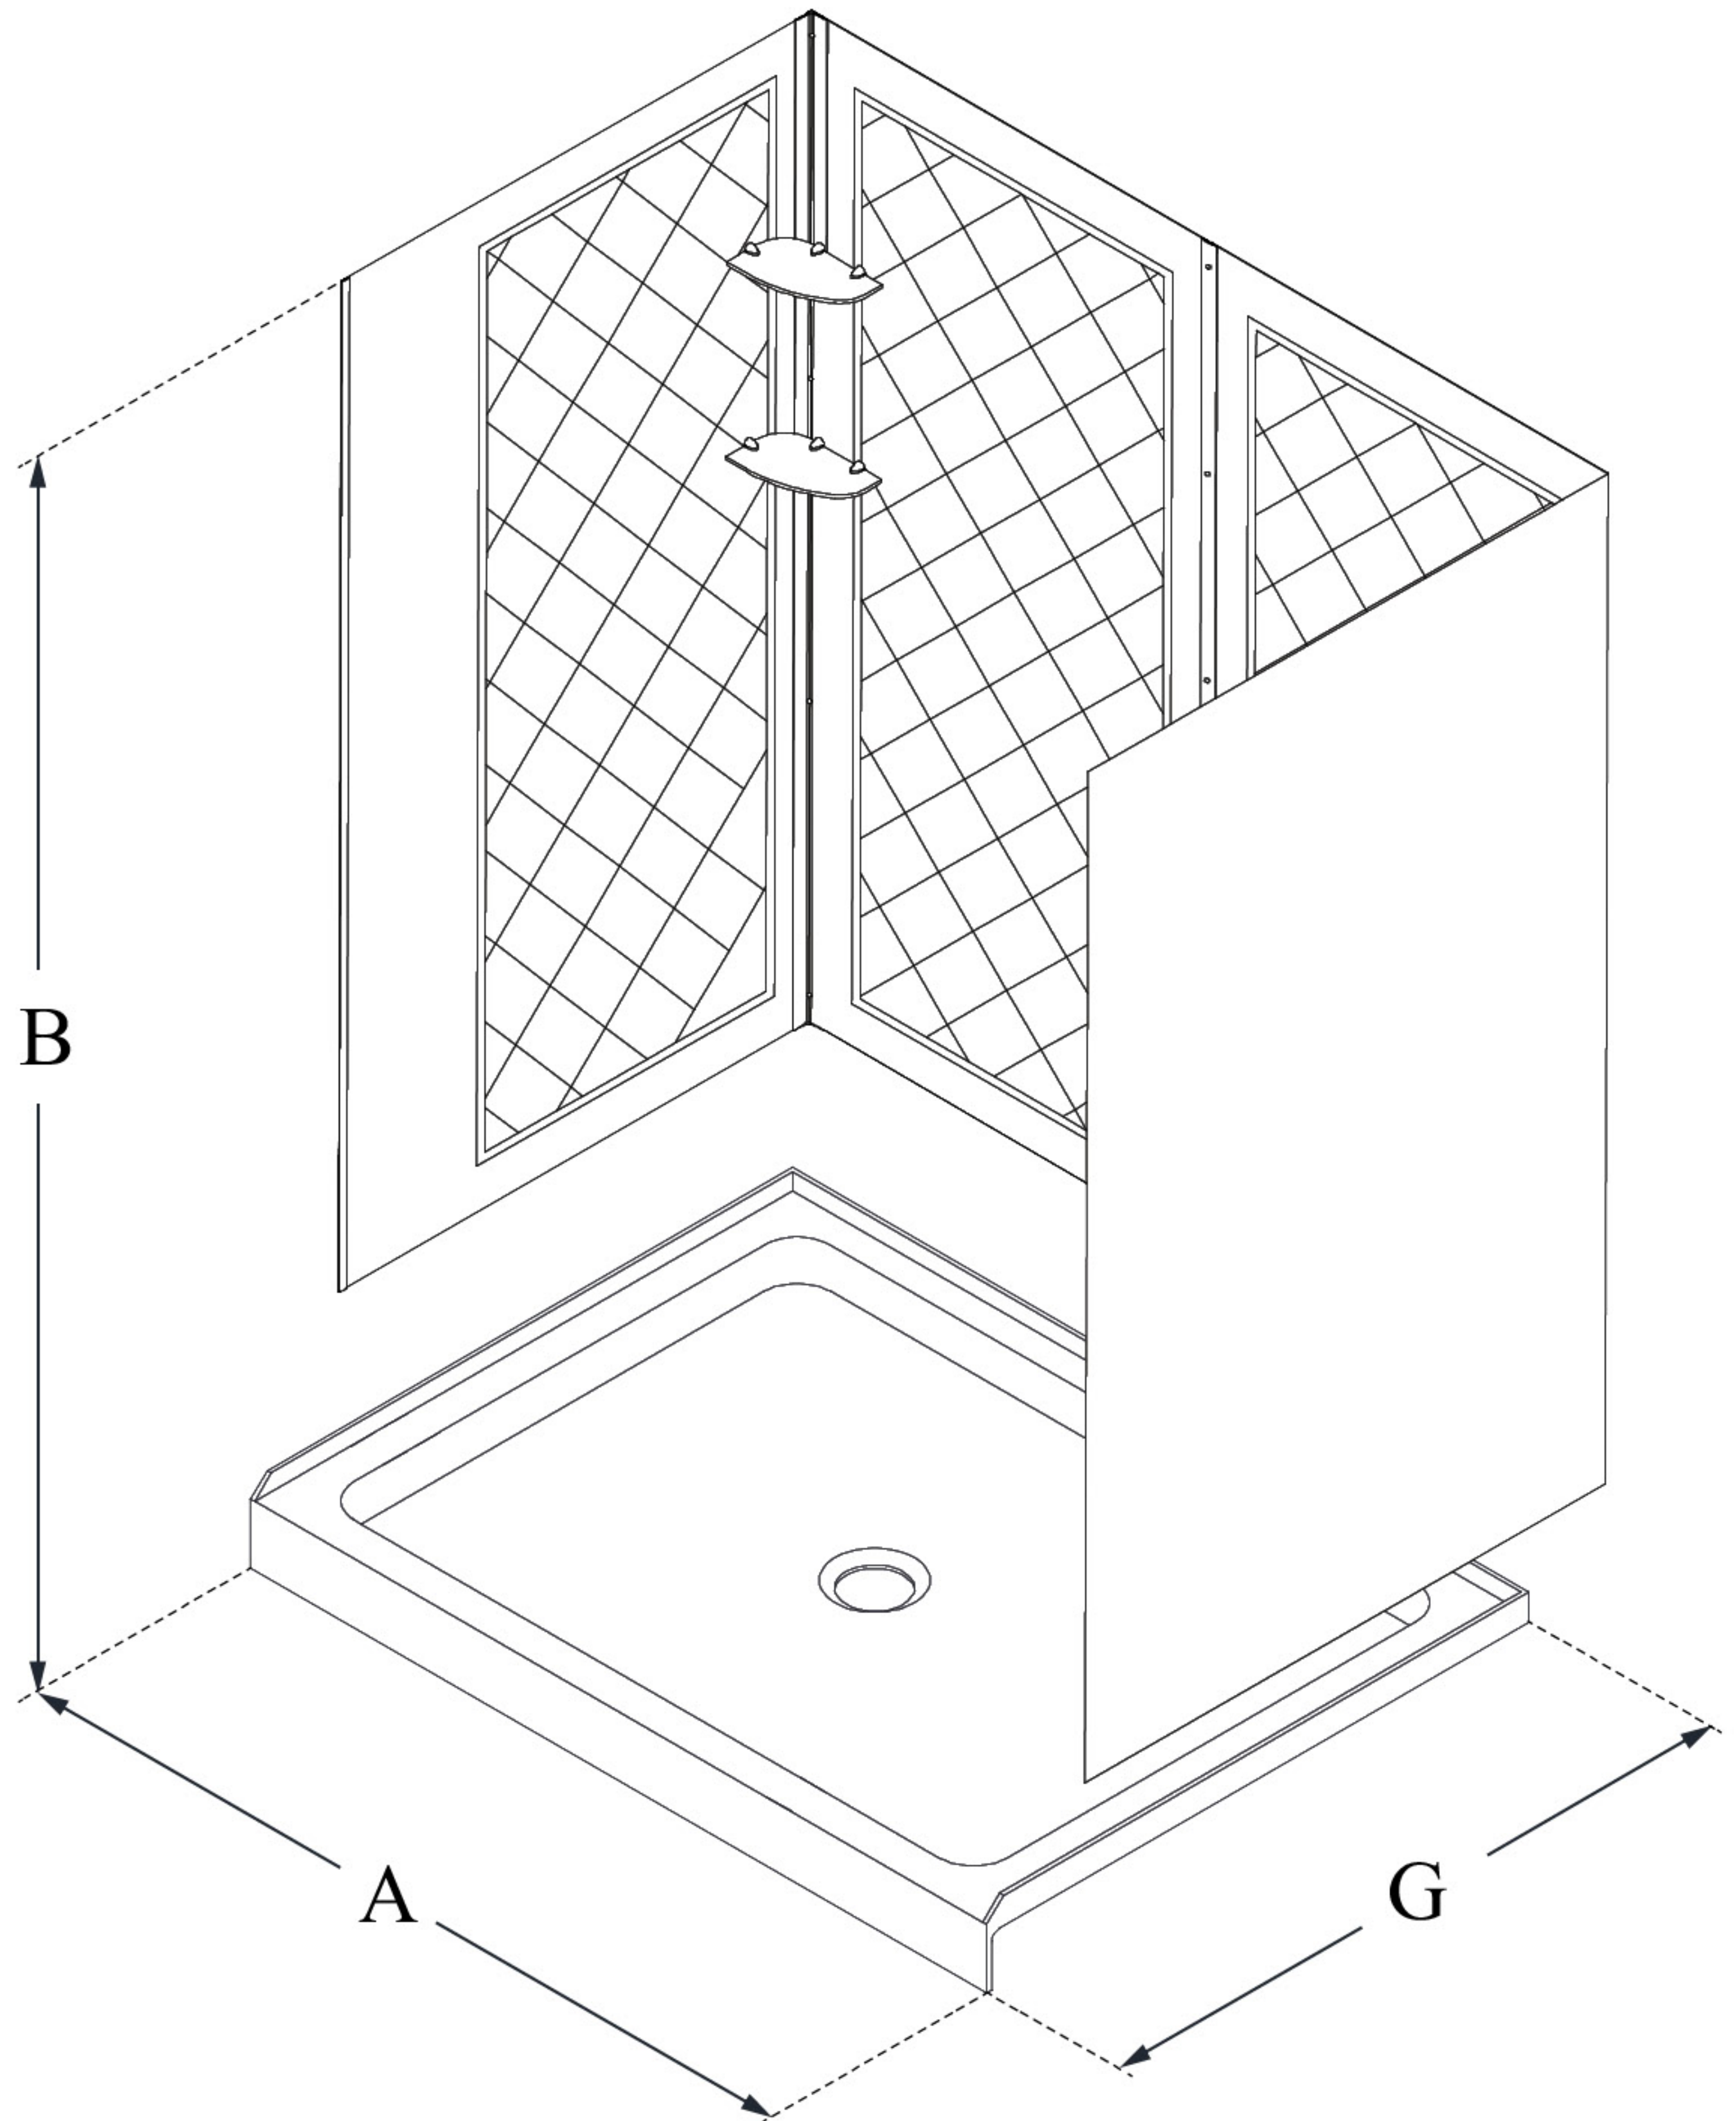

DL-6071

QWALL-5

DreamLine 34 in. D x 48 in. W x 76 3/4 in. H SlimLine Single Threshold Shower Base and QWALL-5 Acrylic Backwall Kit

KIT CONTENTS:

- SHOWER BASE
- QWALL BACKWALLS

CONFIGURATION DIMENSIONS:

A: 48 in.

KIT WIDTH

B: 76 3/4 in.

KIT HEIGHT

G: 34 in.

KIT DEPTH

AVAILABLE DRAIN LOCATIONS:

- CENTER

For precise drain location, please refer to the included base technical drawing

DreamLine reserves the right to update or modify the hardware or materials pictured without prior notice for the purpose of product improvement and customer satisfaction.

DLT-1134480

SLIMLINE SHOWERBASE

SINGLE THRESHOLD

CENTER DRAIN

Drain Hole Specs

DreamLine reserves the right to update or modify the hardware or materials pictured without prior notice for the purpose of product improvement and customer satisfaction.