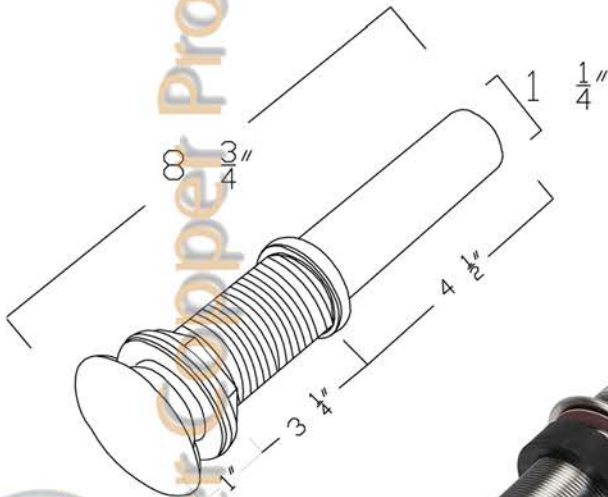

PREMIER
COPPER PRODUCTS

MODEL NUMBER: D-208BN

- * Description: 1.5" Non-Overflow Pop-up Bathroom Sink Drain
- * Dimensions: 8 3/4" x 1 1/4"
- * Thread Length: 3 1/4"
- * Finish: Brushed Nickel

Premier Copper Products