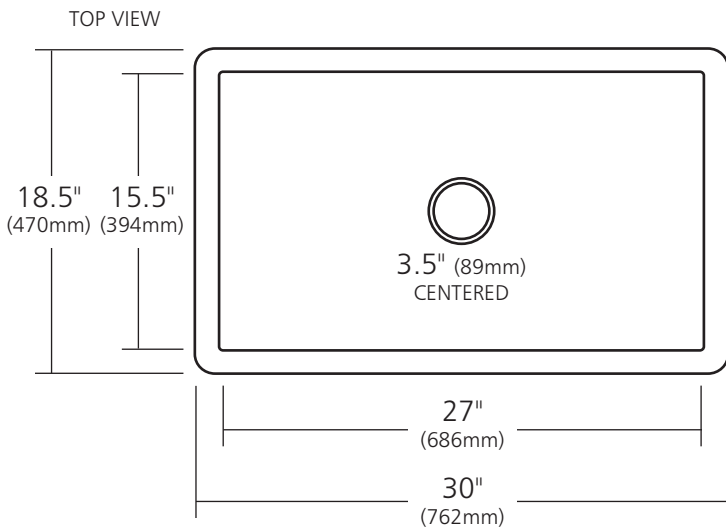

SPECIFICATIONS

COCINA 30

Cocina Series

CPK293 Antique
CPK593 Brushed Nickel

PRODUCT DETAILS

- 30" x 18.5" x 10" OD (762mm x 470mm x 254mm)
- 27" x 15.5" x 9.5" ID (686mm x 394mm x 241mm)
- Hand hammered 16 gauge recycled copper
- 3.5" (89mm) drain opening
- Dimensions are not exact and may vary $\pm .5"$ (13mm)

INSTALLATION

- Undermount

COORDINATING PRODUCTS

- Drains: DR320 or DR340
- Bottom Grid: GR2614

STANDARDS COMPLIANCE

- UPC/cUPC compliant

IMPORTANT

Due to the handcrafted nature of this product, it will vary in finish, texture, hammering, and other details. Dimensions may vary up to $.5"$ (13mm). We strongly recommend waiting for the actual product before making any installation cuts.