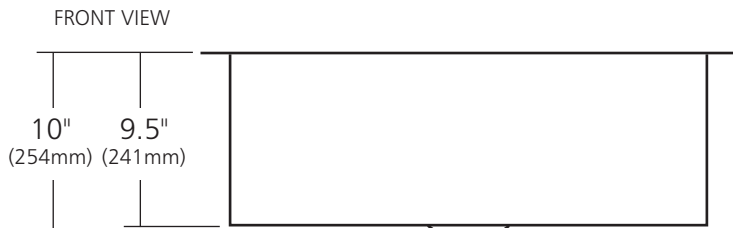

SPECIFICATIONS

COCINA 30

Cocina Series

CPK293 Antique
CPK593 Brushed Nickel

PRODUCT DETAILS

- 30" x 18.5" x 10" OD (762mm x 470mm x 254mm)
- 27" x 15.5" x 9.5" ID (686mm x 394mm x 241mm)
- Hand hammered 16 gauge recycled copper
- 3.5" (89mm) drain opening
- Dimensions are not exact and may vary $\pm .5"$ (13mm)

INSTALLATION

- Undermount

COORDINATING PRODUCTS

- Drains: DR320 or DR340
- Bottom Grid: GR2614

STANDARDS COMPLIANCE

- UPC/cUPC compliant

IMPORTANT

Due to the handcrafted nature of this product, it will vary in finish, texture, hammering, and other details. Dimensions may vary up to $.5"$ (13mm). We strongly recommend waiting for the actual product before making any installation cuts.