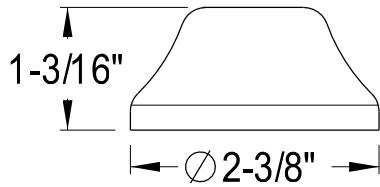

CC470,1,2,3,5,6,7,8

Double Offset Bath Supply

3/4-14 NPS

2-3/4"

1/2-14 NPS

25"

Ø 2-3/8"

CCK44151,2,5,8AX

Quarter Turn Valves, 1/2" FIP x 1/2" O.D. Comp

1/2" O.D. Comp