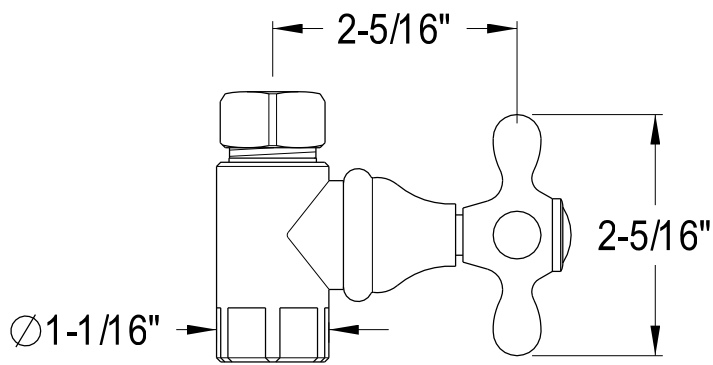

CC470,1,2,3,5,6,7,8

Double Offset Bath Supply

3/4-14 NPS

2-3/4"

1/2-14 NPS

25"

Ø 2-3/8"

CCK44151,2,5,8AX

Quarter Turn Valves, 1/2" FIP x 1/2" O.D. Comp

1/2" O.D. Comp