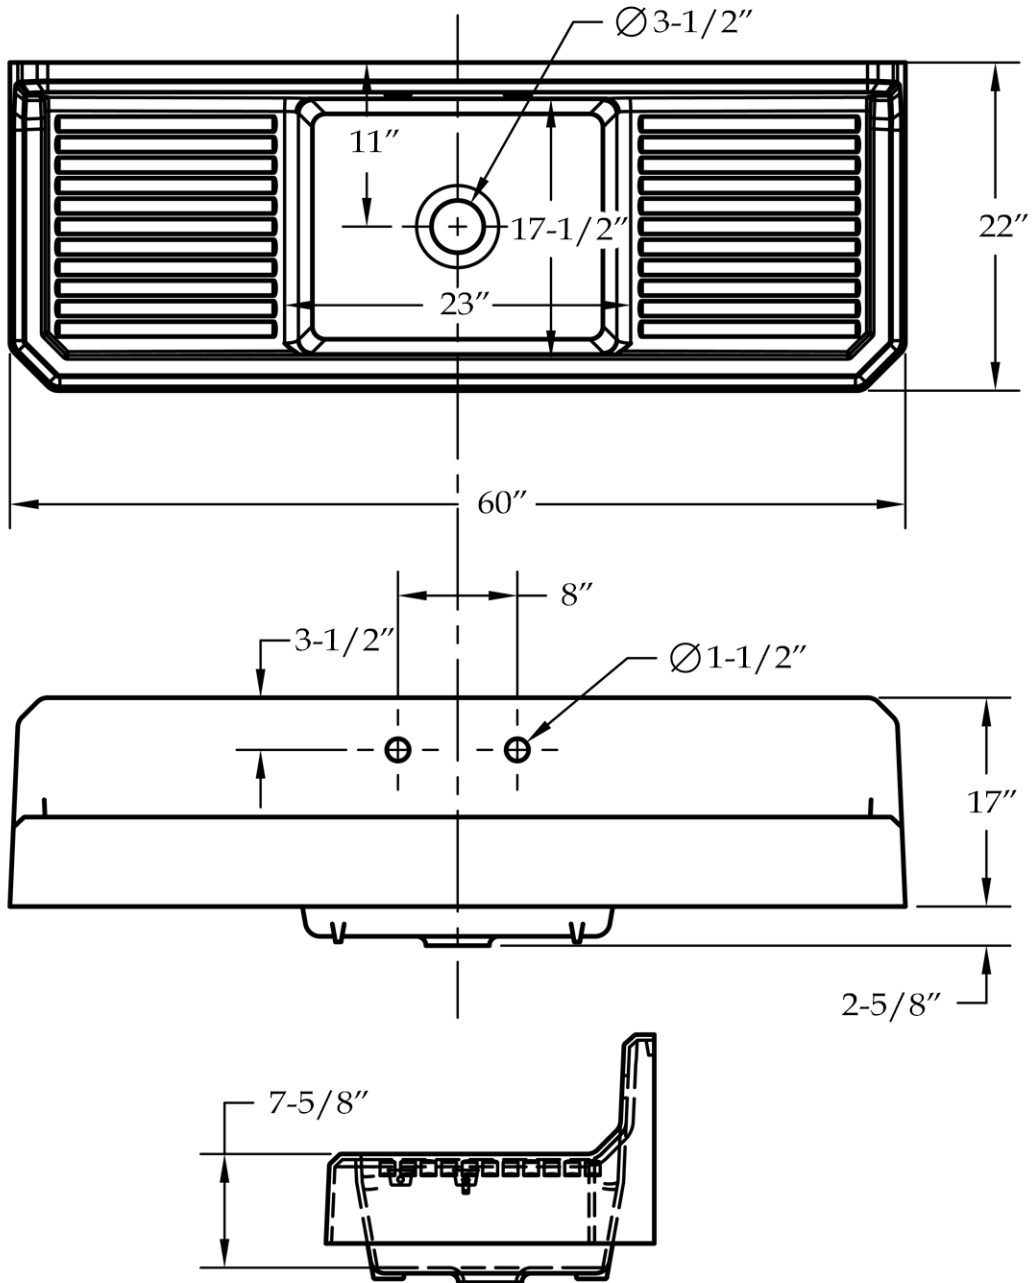

Cast Iron Double Drainboard High Back Sink by Randolph Morris

Item #: CASTSINK60

All products and specifications are subject to change without notice. Randolph Morris is not responsible for typographical and/or dimensional errors. Typographical errors are subject to correction.

Note: Rough-in dimensions may vary +/- 1/2" and are subject to change. No responsibility is assumed by Randolph Morris.