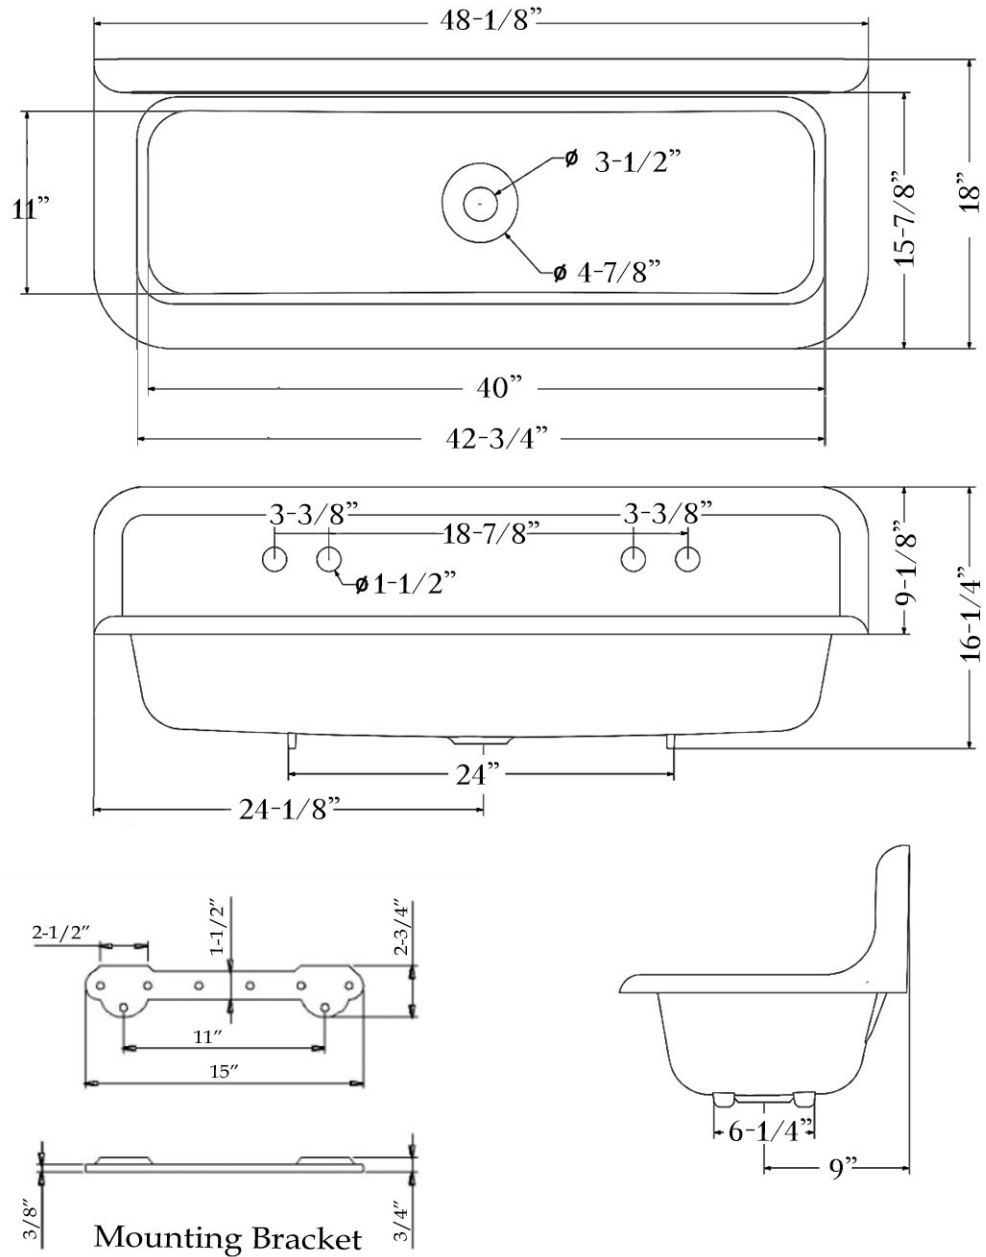

Cast Iron Wall Mount Trough Sink by Randolph Morris

Item #: CASTSINK48

All products and specifications are subject to change without notice. Randolph Morris is not responsible for typographical and/or dimensional errors. Typographical errors are subject to correction.

Note: Rough-in dimensions may vary +/- 1/2" and are subject to change. No responsibility is assumed by Randolph Morris.