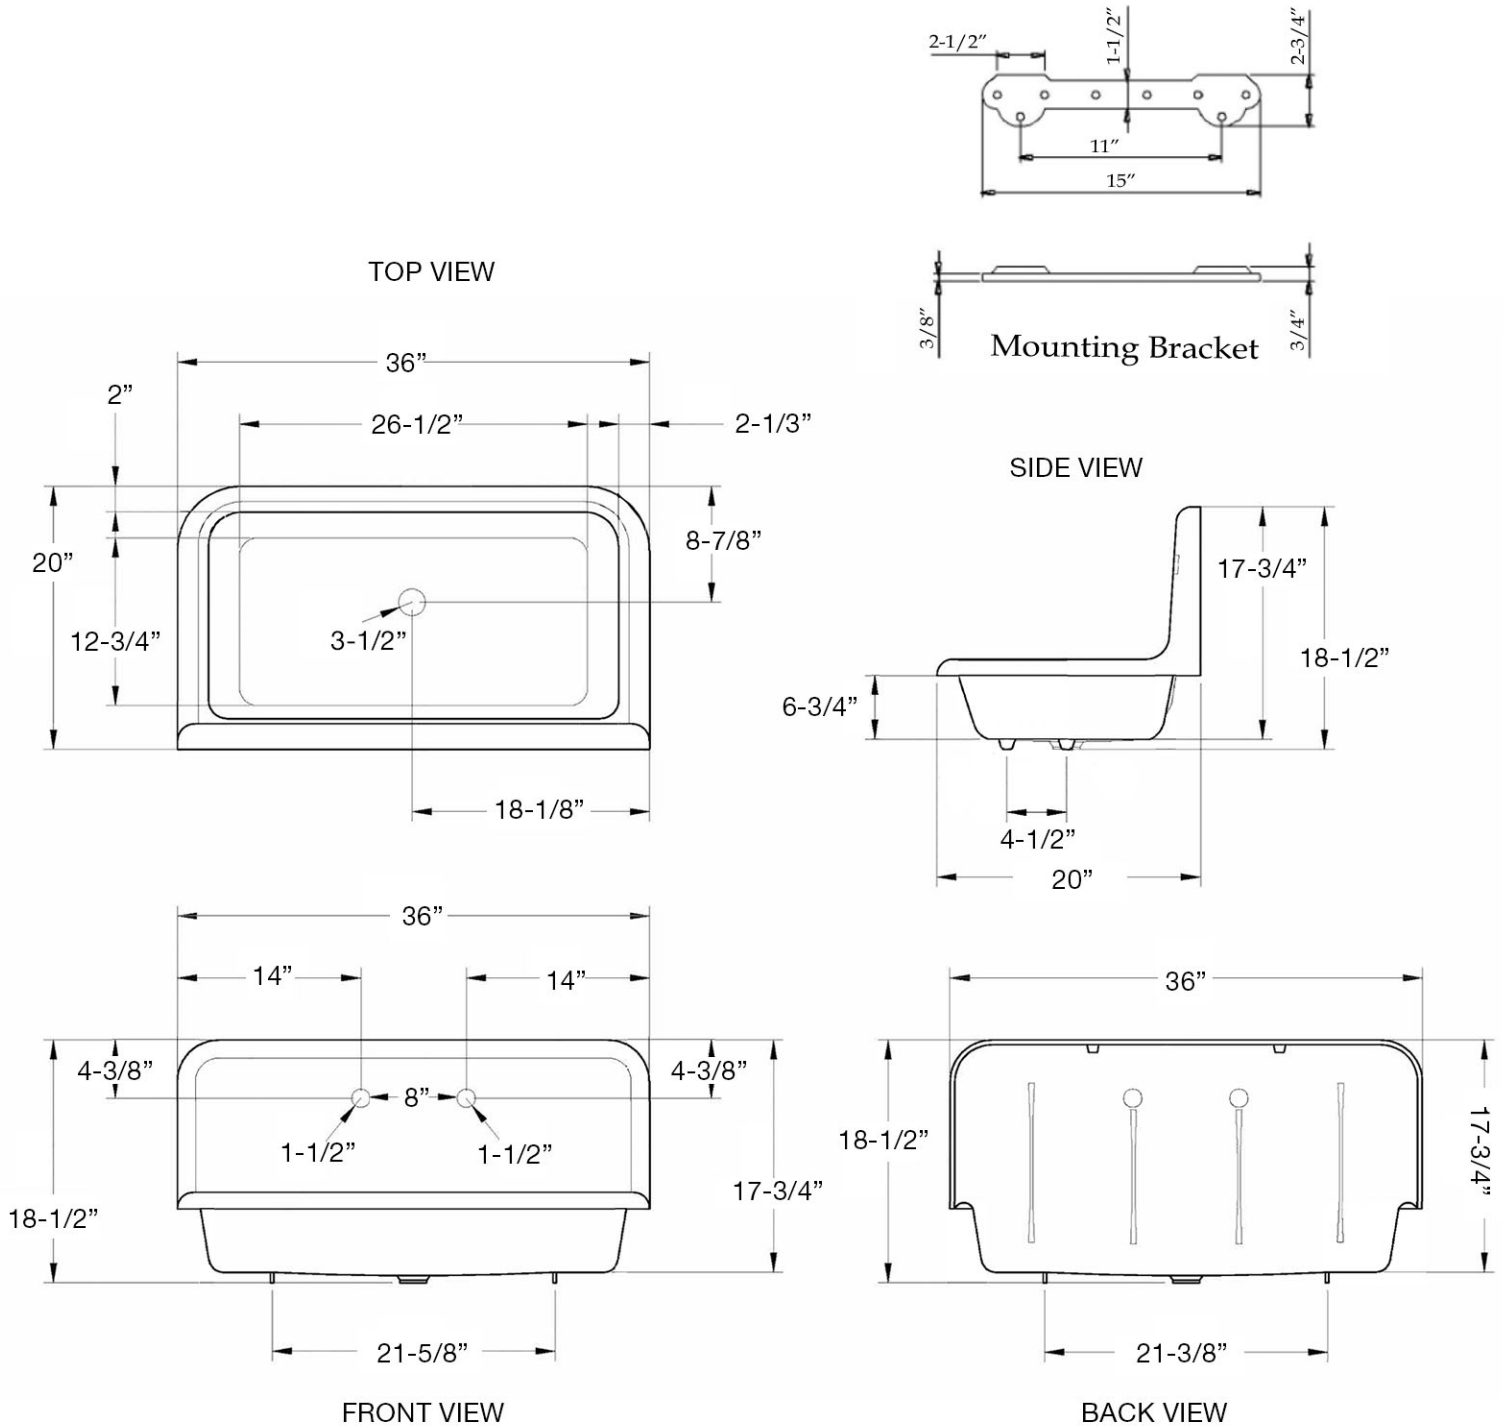

Cast Iron High Back Farm Sink by Randolph Morris

Item #: CASTSINK36

All products and specifications are subject to change without notice. Randolph Morris is not responsible for typographical and/or dimensional errors. Typographical errors are subject to correction.

Note: Rough-in dimensions may vary +/- 1/2" and are subject to change. No responsibility is assumed by Randolph Morris.