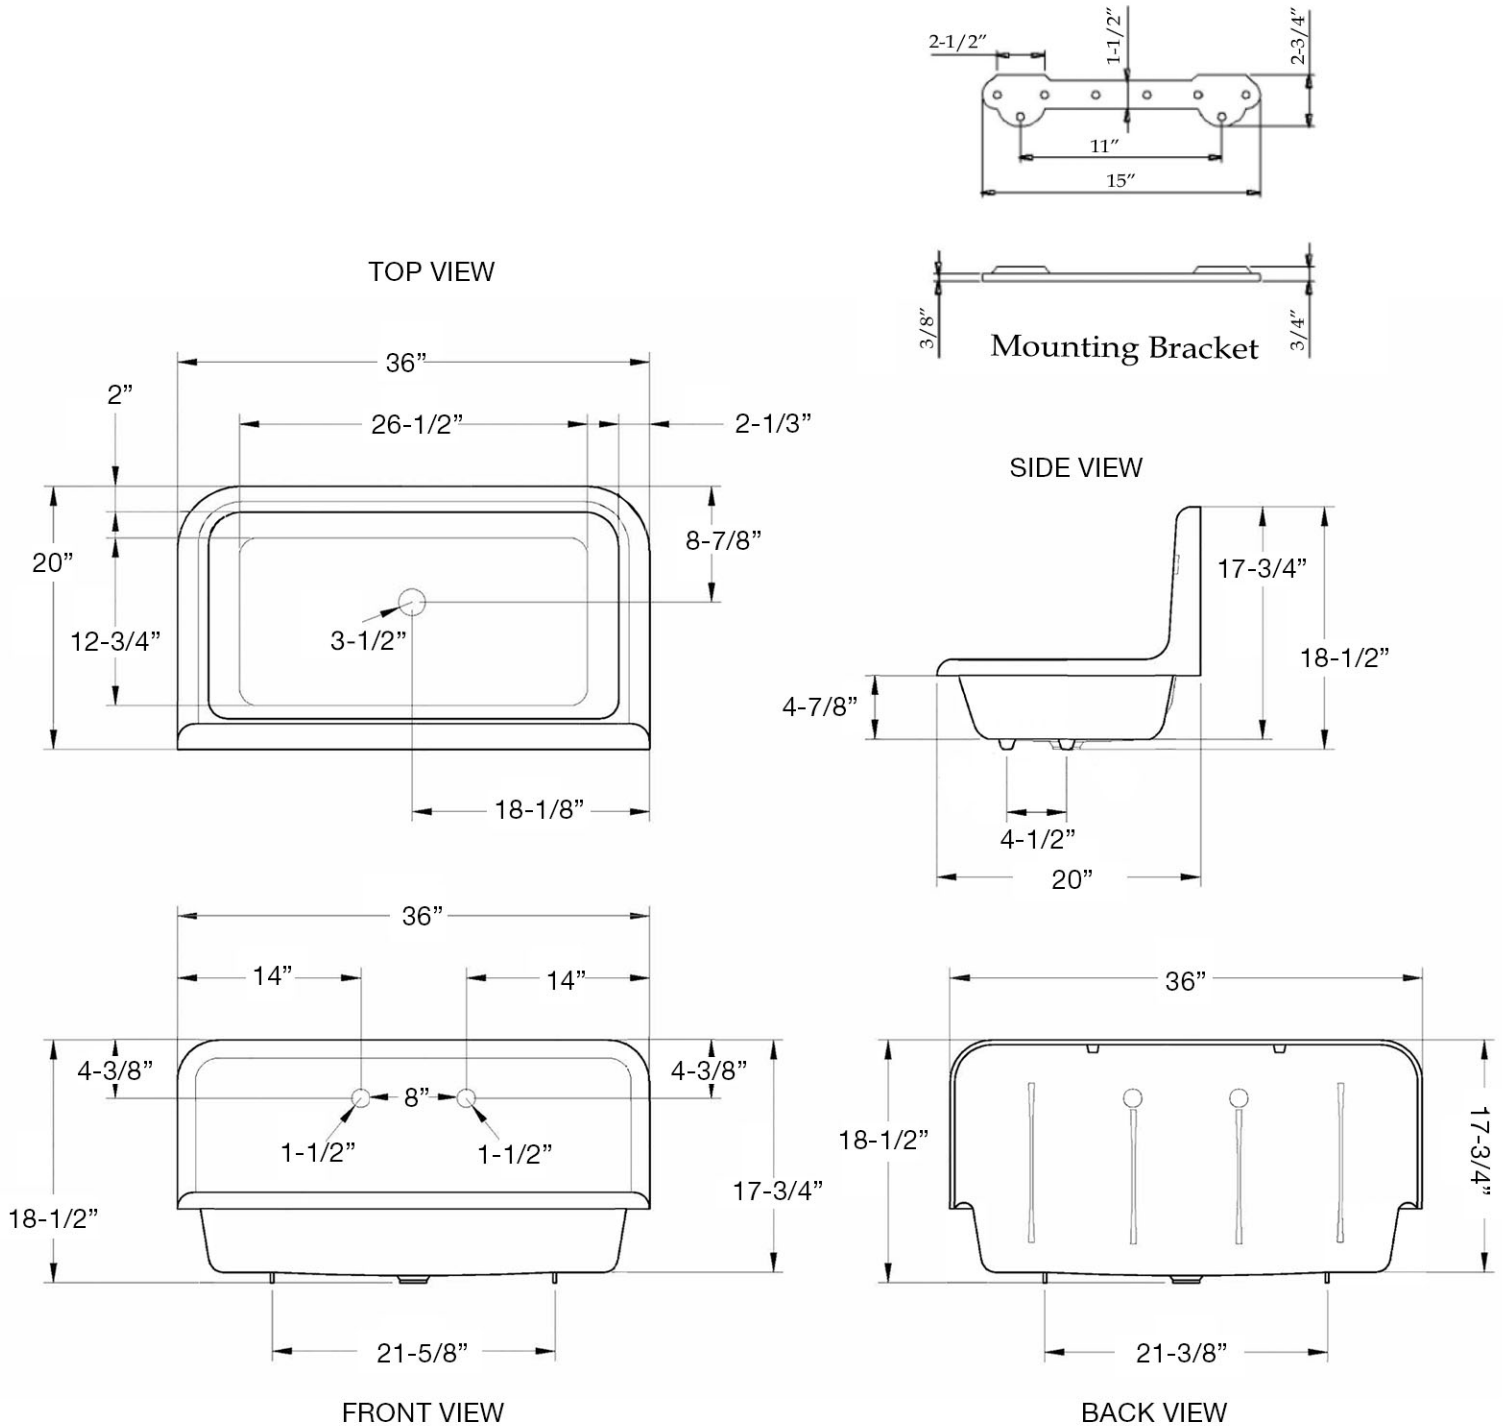

Cast Iron High Back Farm Sink by Randolph Morris

Item #: CASTSINK36

All products and specifications are subject to change without notice. Randolph Morris is not responsible for typographical and/or dimensional errors. Typographical errors are subject to correction.

Note: Rough-in dimensions may vary +/- 1/2" and are subject to change. No responsibility is assumed by Randolph Morris.