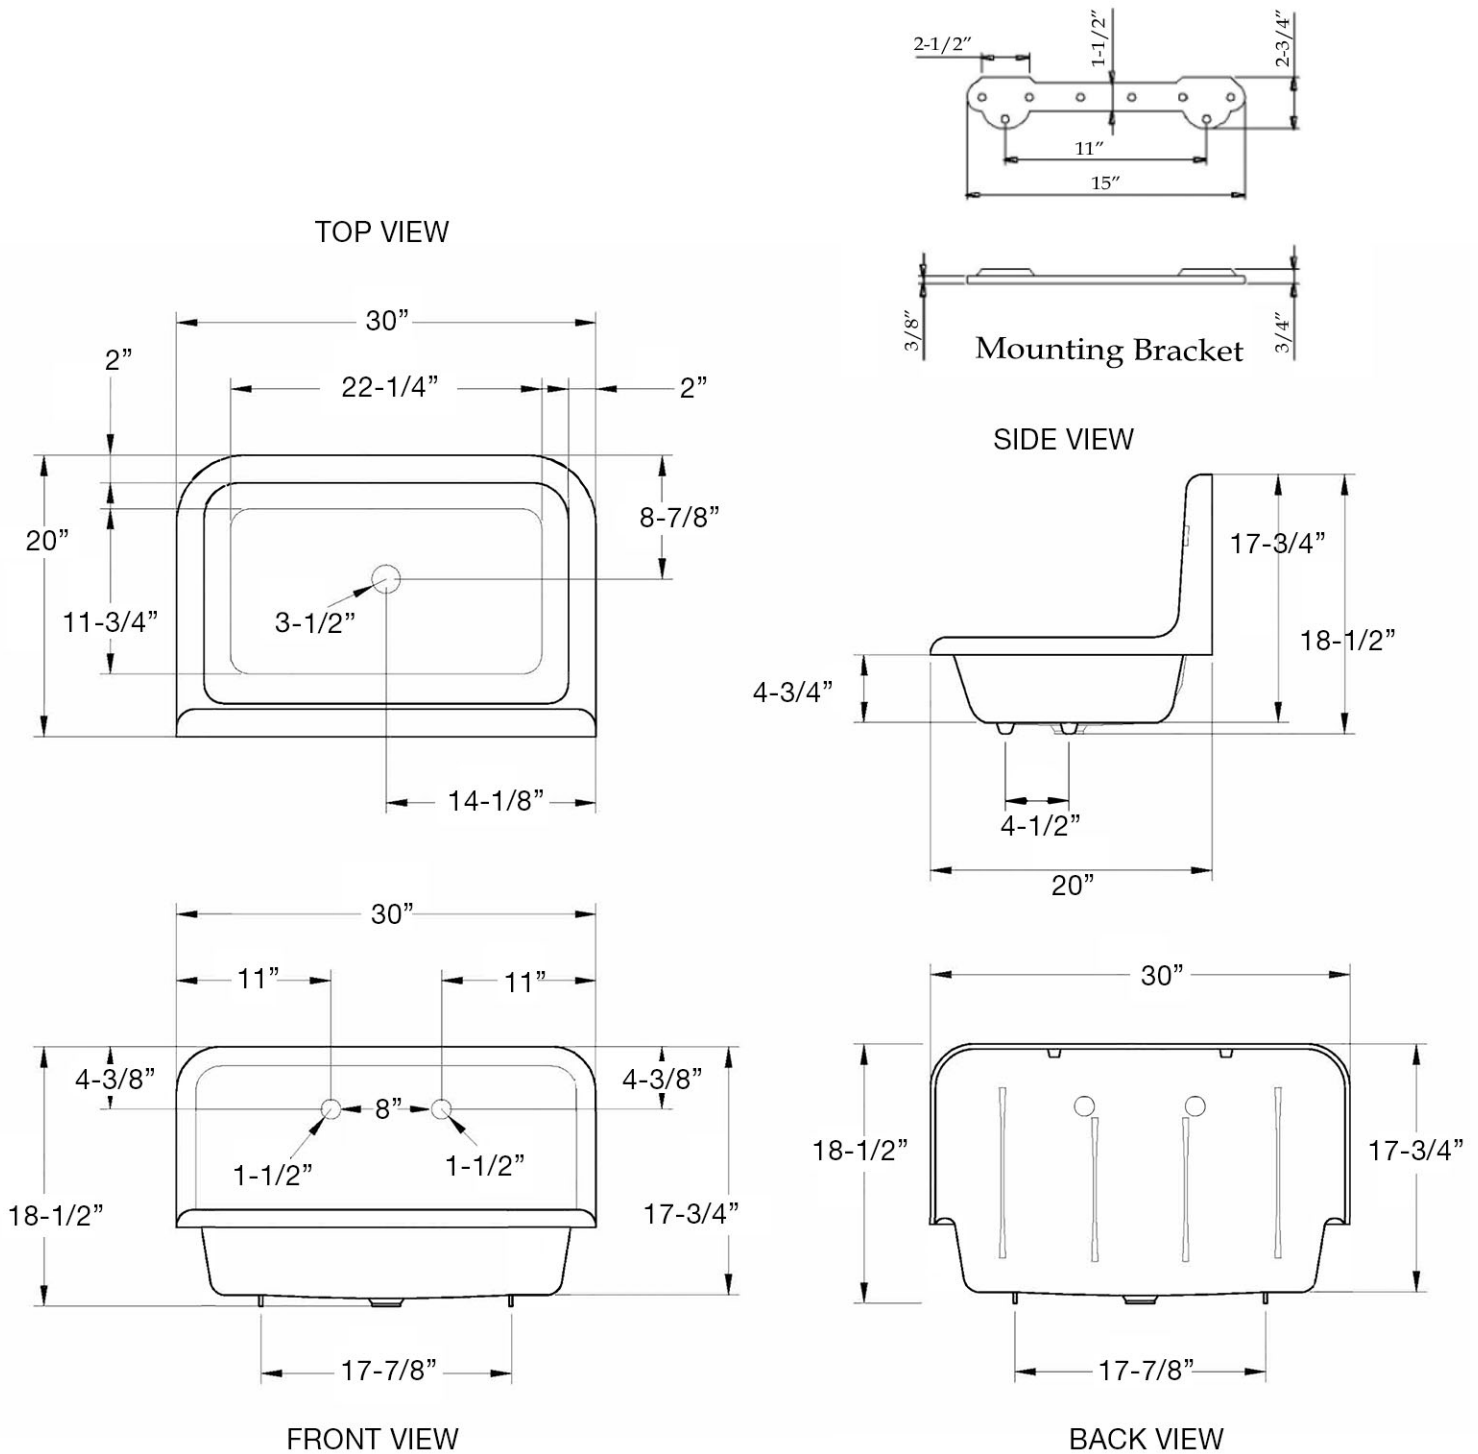

Cast Iron High Back Farm Sink by Randolph Morris

Item #: CASTSINK30

All products and specifications are subject to change without notice. Randolph Morris is not responsible for typographical and/or dimensional errors. Typographical errors are subject to correction.

Note: Rough-in dimensions may vary +/- 1/2" and are subject to change. No responsibility is assumed by Randolph Morris.