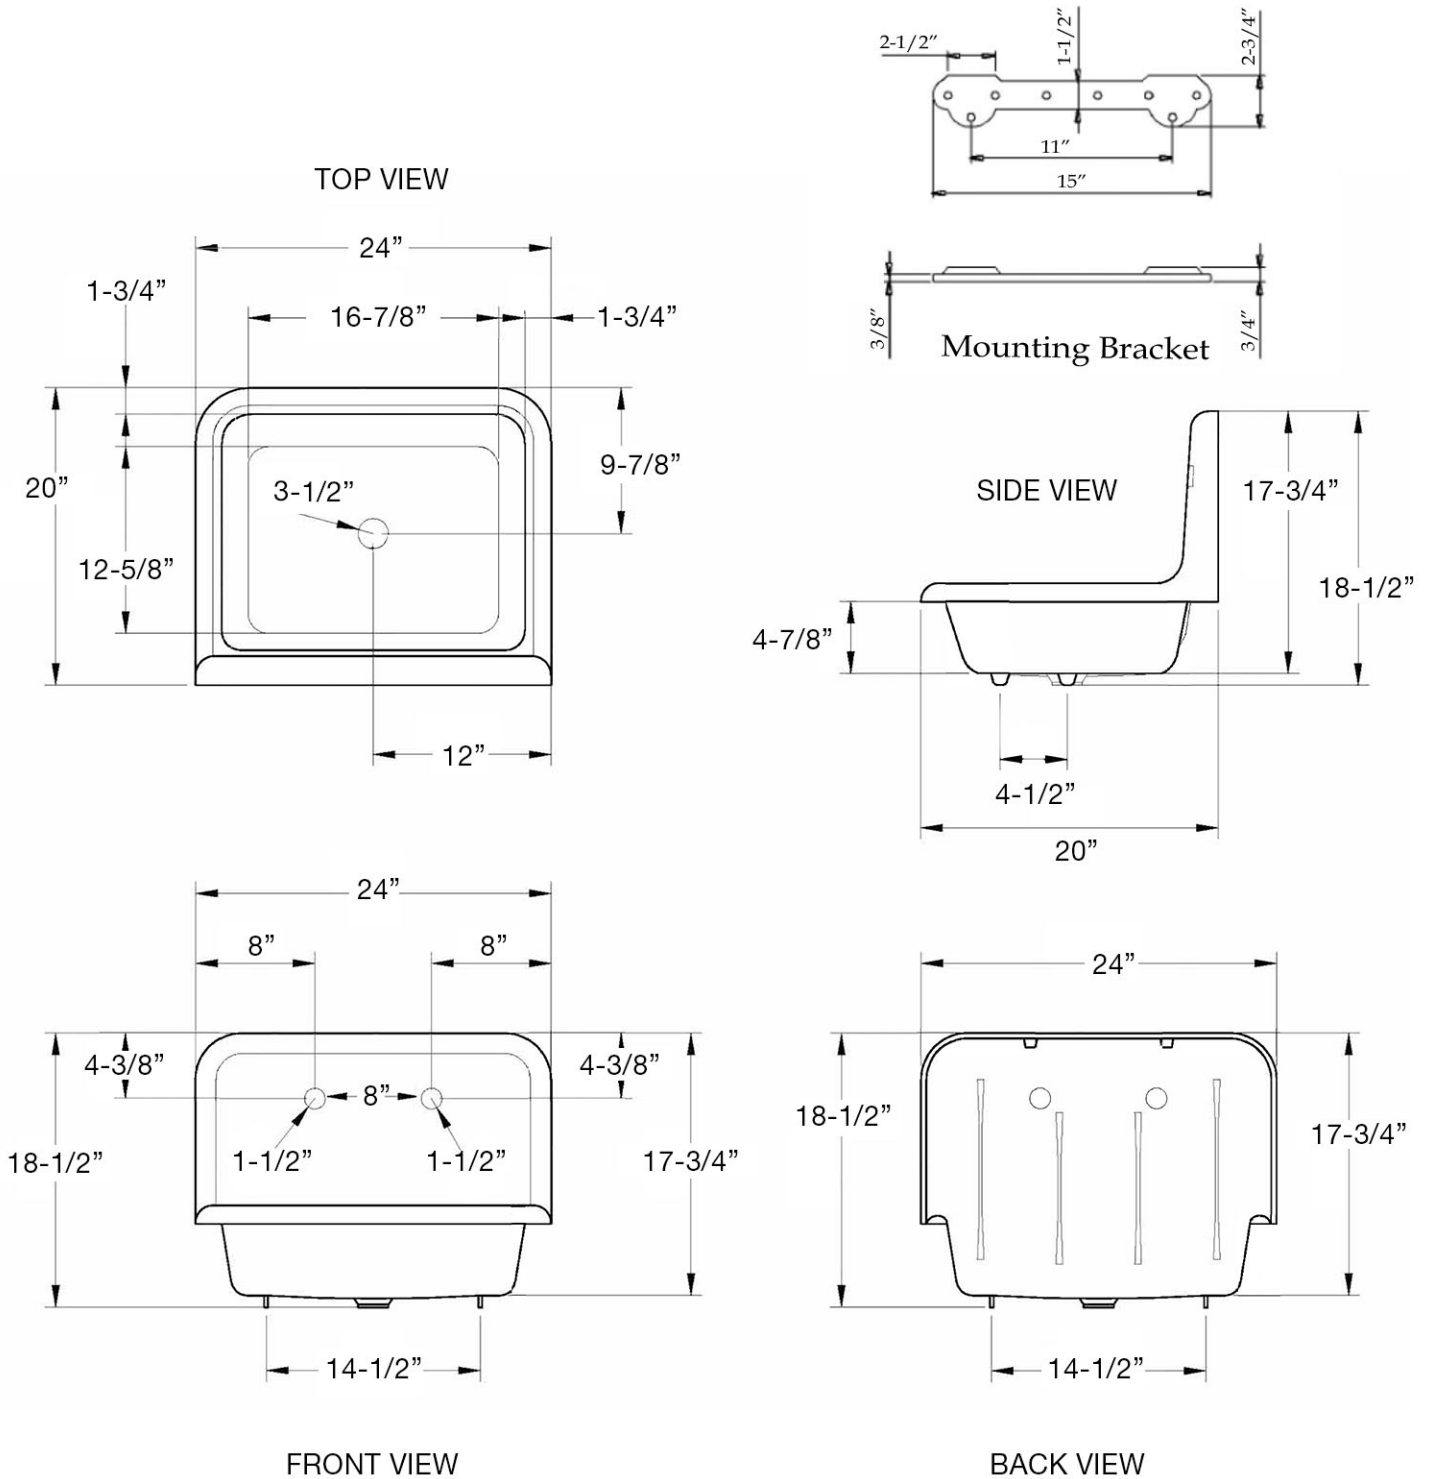

Cast Iron High Back Farm Sink by Randolph Morris

Item #: CASTSINK24

All products and specifications are subject to change without notice. Randolph Morris is not responsible for typographical and/or dimensional errors. Typographical errors are subject to correction.

Note: Rough-in dimensions may vary +/- 1/2" and are subject to change. No responsibility is assumed by Randolph Morris.