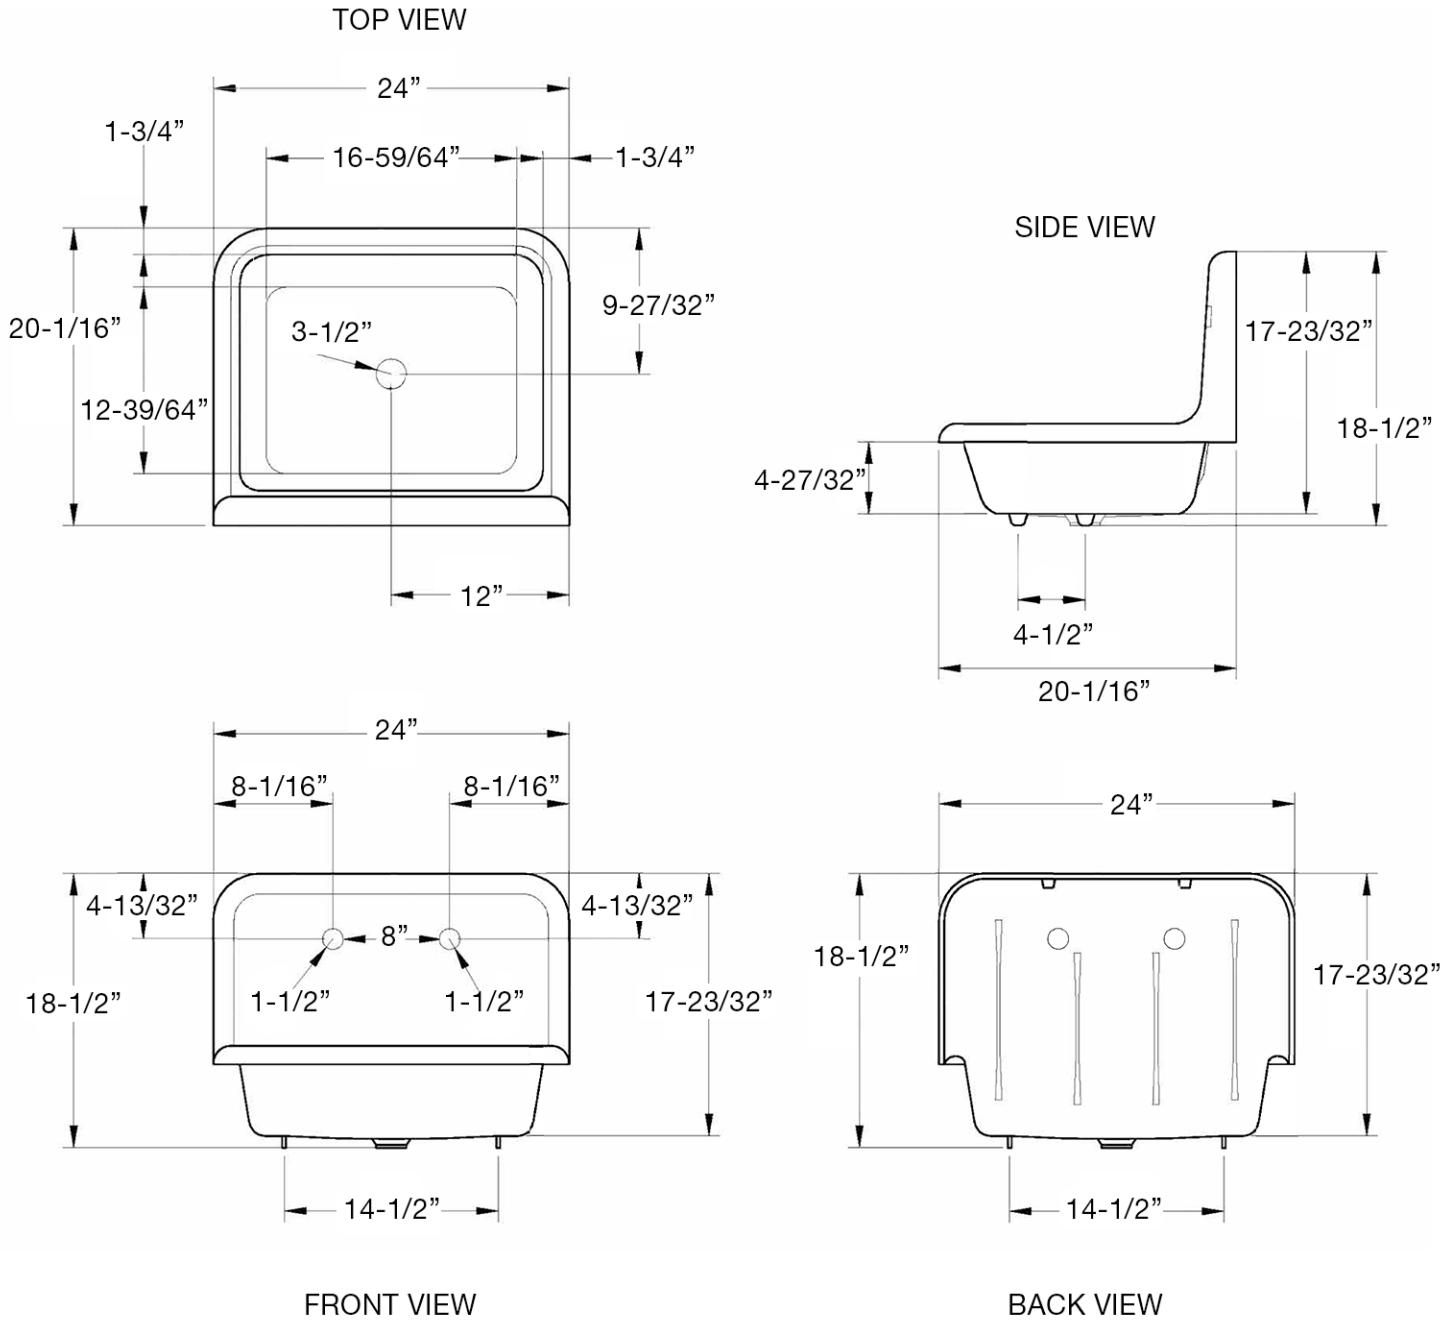

## Cast Iron High Back Farm Sink by Randolph Morris

Item #: CASTSINK24

All products and specifications are subject to change without notice. Randolph Morris is not responsible for typographical and/or dimensional errors. Typographical errors are subject to correction.

Note: Rough-in dimensions may vary +/- 1/2" and are subject to change. No responsibility is assumed by Randolph Morris.