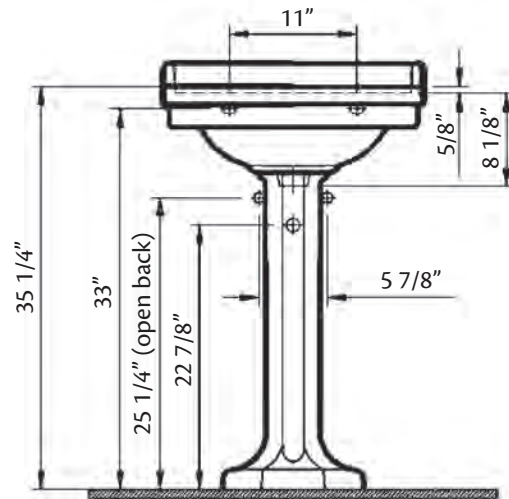

350/22 ANTIQUE Pedestal Lavatory

22 3/4" x 18 1/4" x 35 1/4"

Cheviot Products' vitreous china lavatories are finely crafted for outstanding beauty and practicality. Fired onto each sink is a fine glaze of powdered glass to ensure a lifetime of durability, ease of cleaning, and resistance to bacteria and other microbes.

Overall Height 35 3/4"

MA Code Approved

Colours: White

Drillings: Single hole, 4" and 8" drilling

Related Products:

**5236 4" Centreset
Faucet**

**5289 SEINE
Single Hole Faucet**

**5291 THAMES
Single Hole Faucet**

Note: Rough-in dimensions may vary +/- 1/2" and are subject to change. No responsibility is assumed by Cheviot Products Inc. One Year Limited Warranty against manufacturer's defects.