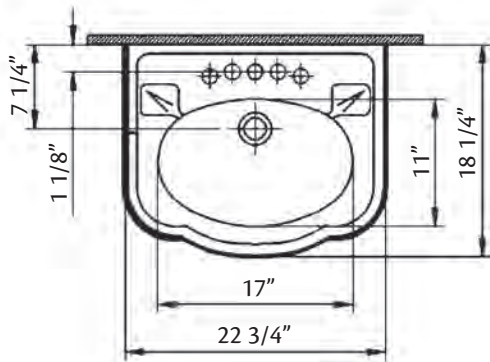

350/22 ANTIQUE Pedestal Lavatory

22 3/4" x 18 1/4" x 35 1/4"

Cheviot Products' vitreous china lavatories are finely crafted for outstanding beauty and practicality. Fired onto each sink is a fine glaze of powdered glass to ensure a lifetime of durability, ease of cleaning, and resistance to bacteria and other microbes.

Overall Height 35 3/4"

MA Code Approved

Colours: White

Drillings: Single hole, 4" and 8" drilling

Related Products:

**5236 4" Centreset
Faucet**

**5289 SEINE
Single Hole Faucet**

**5291 THAMES
Single Hole Faucet**

Note: Rough-in dimensions may vary +/- 1/2" and are subject to change. No responsibility is assumed by Cheviot Products Inc. One Year Limited Warranty against manufacturer's defects.