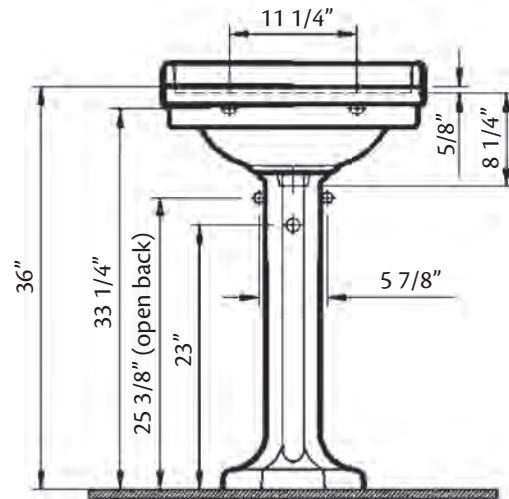

350/28 ANTIQUE Pedestal Lavatory

28 3/8" x 21 1/4" x 36 1/2"

Cheviot Products' vitreous china lavatories are finely crafted for outstanding beauty and practicality. Fired onto each sink is a fine glaze of powdered glass to ensure a lifetime of durability, ease of cleaning, and resistance to bacteria and other microbes.

Overall Height 36 1/2"

MA Code Approved

Colours: White

Drillings: 8" drilling only

Related Products:

**5220 Widespread
Lavatory Faucet**

Note: Rough-in dimensions may vary +/- 1/2" and are subject to change. No responsibility is assumed by Cheviot Products Inc. One Year Limited Warranty against manufacturer's defects.