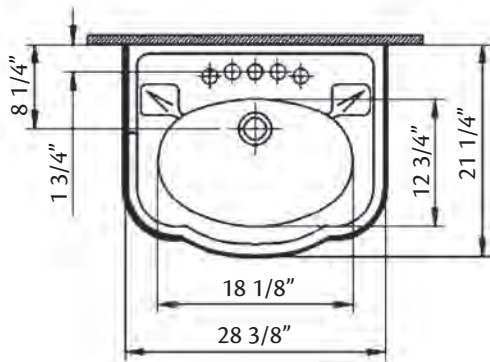

350/28 ANTIQUE Pedestal Lavatory

28 3/8" x 21 1/4" x 36 1/2"

Cheviot Products' vitreous china lavatories are finely crafted for outstanding beauty and practicality. Fired onto each sink is a fine glaze of powdered glass to ensure a lifetime of durability, ease of cleaning, and resistance to bacteria and other microbes.

Overall Height 36 1/2"

MA Code Approved

Colours: White

Drillings: 8" drilling only

Related Products:

**5220 Widespread
Lavatory Faucet**

Note: Rough-in dimensions may vary +/- 1/2" and are subject to change. No responsibility is assumed by Cheviot Products Inc. One Year Limited Warranty against manufacturer's defects.