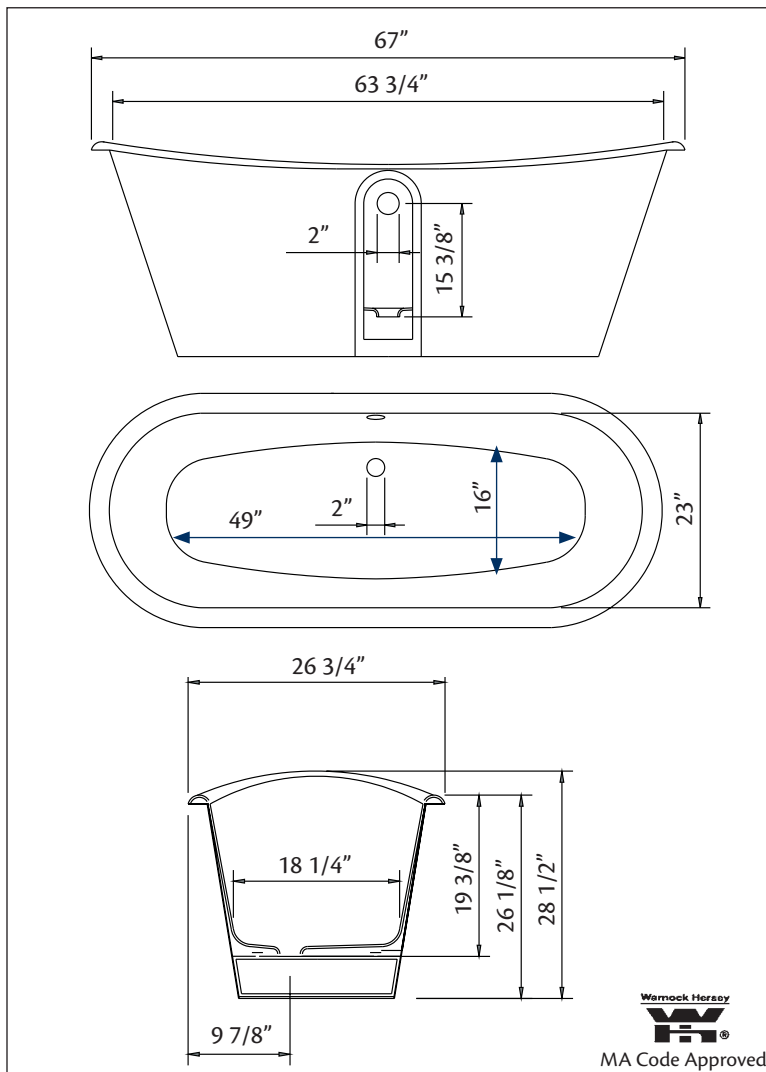

**68" x 28" Wide x 27" Tall**

425 lbs, 57 gallons, 215 litres

**Colours:** White, Custom Colour Exterior

### Related Products:

**7565 CONTEMPORARY**  
 Tub Filler, Hand Shower  
 & Supply Lines

**7550 CONTEMPORARY**  
 Free Standing Tub Filler

**5115LEV Tub Filler**  
 With Hand Shower

**3970 Heavy Duty**  
 Water Supply Lines

**Note:** Rough-in dimensions may vary +/- 1/2" and are subject to change. No responsibility is assumed by Cheviot Products Inc. One Year Limited Warranty against manufacturer's defects.