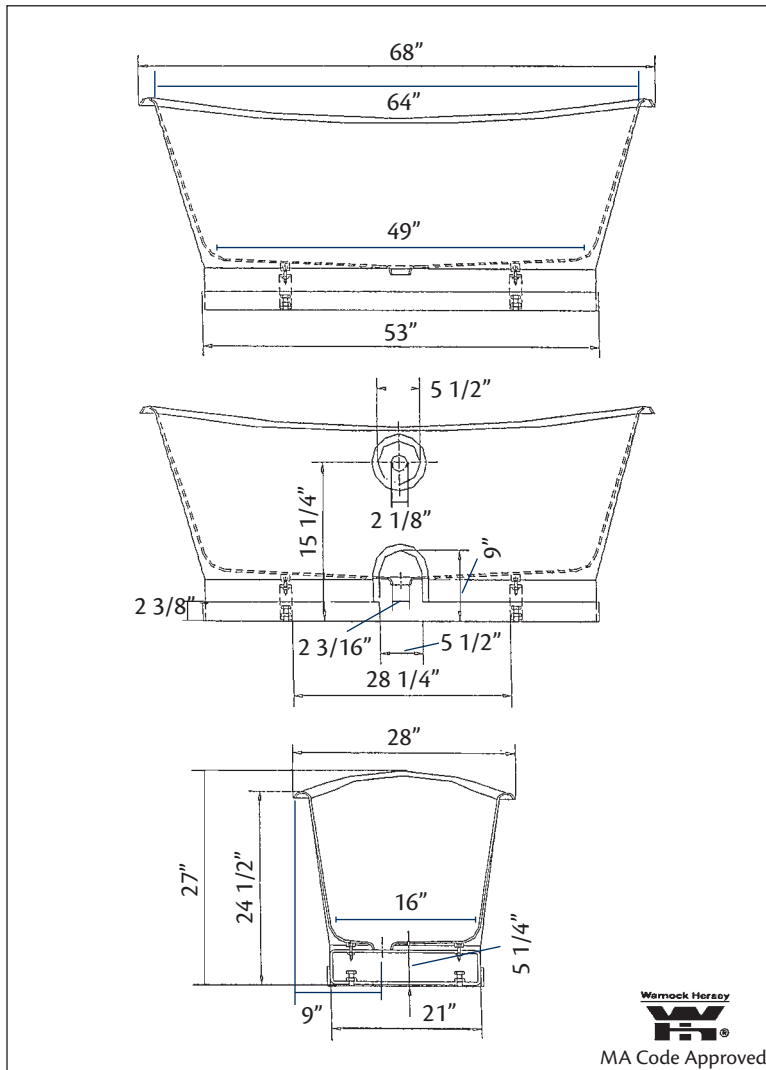

**68" x 28" Wide x 27" Tall**

425 lbs, 57 gallons, 215 litres

**Colours:** White, Custom Colour Exterior

**Note:** Rough-in dimensions may vary +/- 1/2" and are subject to change. No responsibility is assumed by Cheviot Products Inc. One Year Limited Warranty against manufacturer's defects.