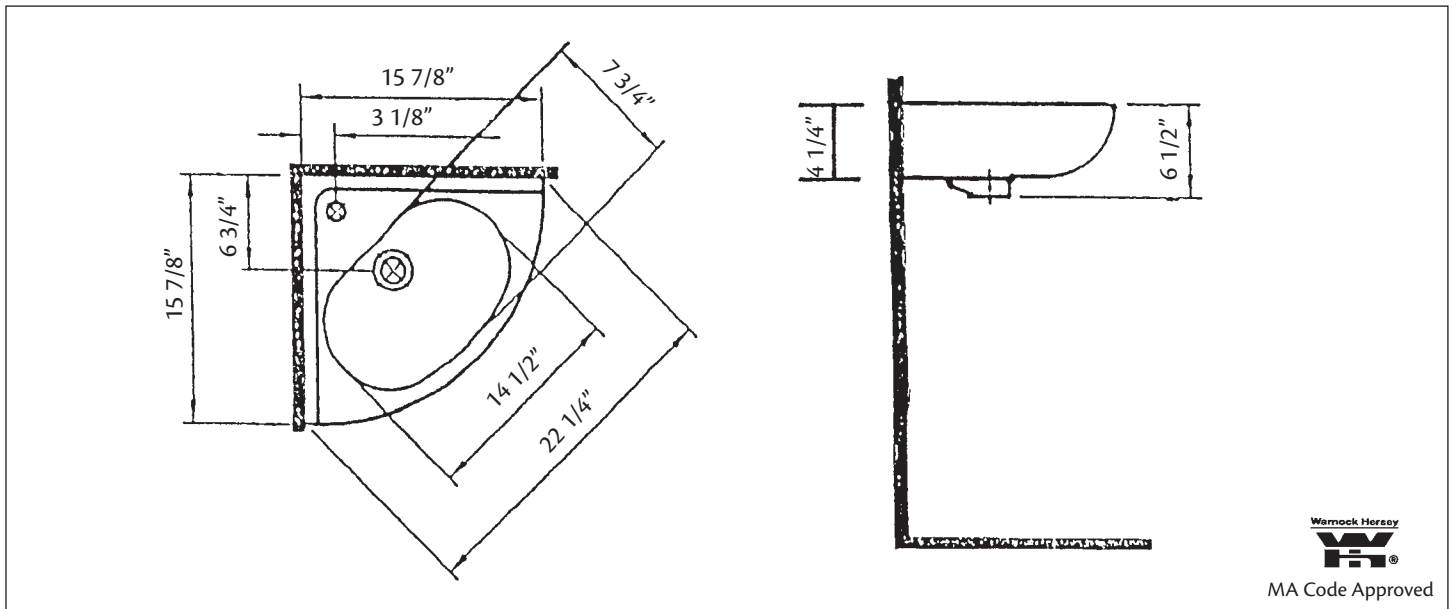

1350 WALL MOUNT Corner Lavatory

15 3/4" x 15 3/4" O.D.

Cheviot Products' vitreous china lavatories are finely crafted for outstanding beauty and practicality. Fired onto each sink is a fine glaze of powdered glass to ensure a lifetime of durability, ease of cleaning, and resistance to bacteria and other microbes.

Wamock Hershey

 MA Code Approved

Colours: White

Drillings: Single hole drilling only

Related Products:

5214 CITY
 Single Hole Faucet

5216 METRO
 Single Hole Faucet

Note: Rough-in dimensions may vary +/- 1/2" and are subject to change. No responsibility is assumed by Cheviot Products Inc. One Year Limited Warranty against manufacturer's defects.