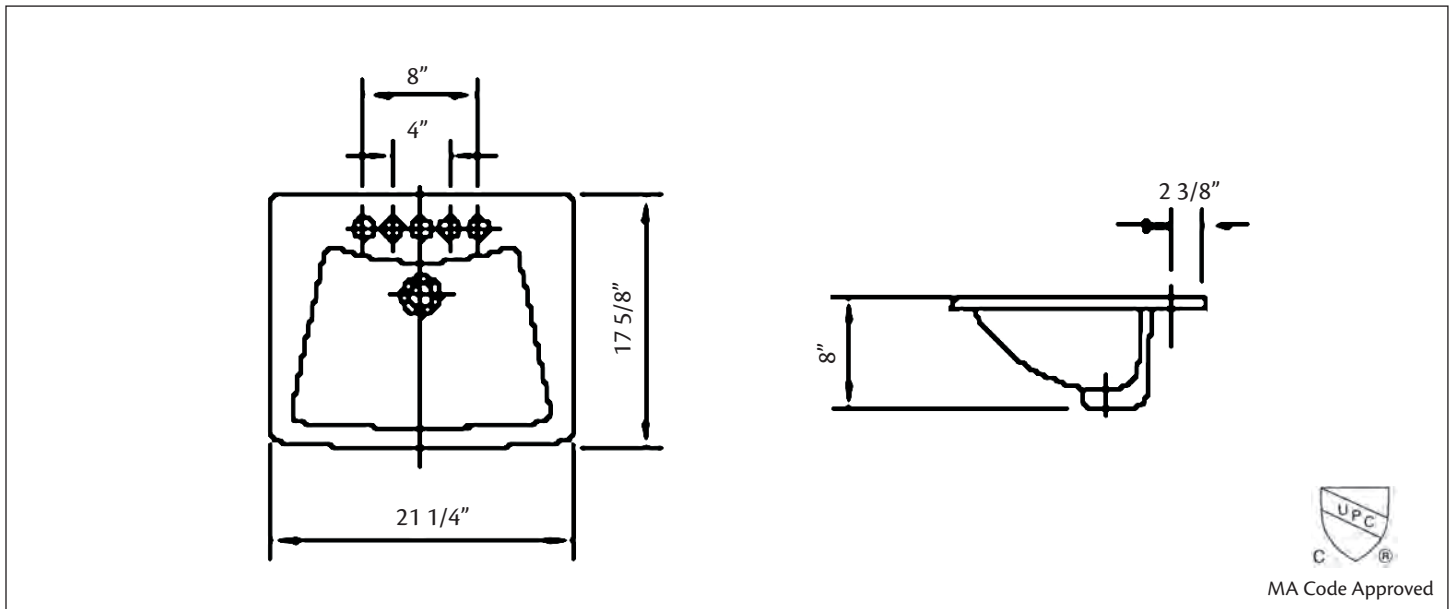

## 1188 BALI Drop-in Basin

21 1/4" x 17 1/2" O.D.

*Cheviot Products' vitreous china lavatories are finely crafted for outstanding beauty and practicality. Fired onto each sink is a fine glaze of powdered glass to ensure a lifetime of durability, ease of cleaning, and resistance to bacteria and other microbes.*

**Colours:** White

**Drillings:** Single hole only

No overflow hole: 5297 Dome Drain must be used.

**Related Products:**

**5214 CITY**  
 Single Hole Faucet

**5216 METRO**  
 Single Hole Faucet

**Note:** Rough-in dimensions may vary +/- 1/2" and are subject to change. No responsibility is assumed by Cheviot Products Inc. One Year Limited Warranty against manufacturer's defects.