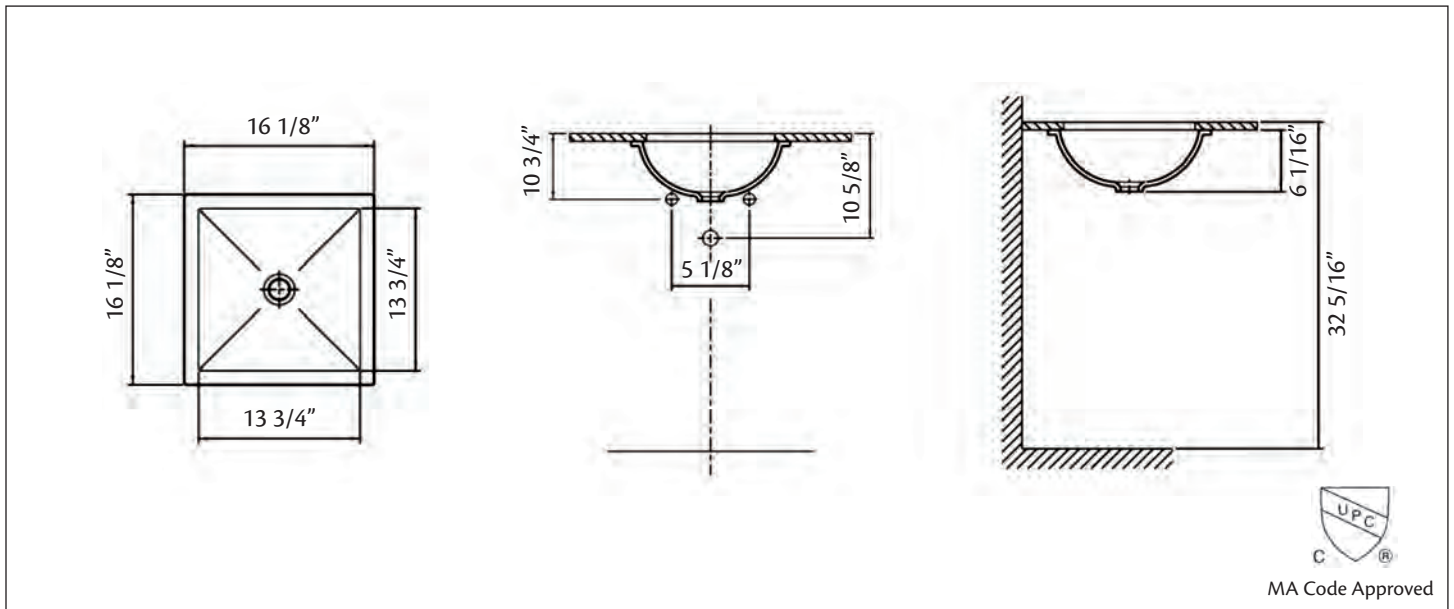

## 1179 SQUARE Drop-in/Undermount Basin

16 1/8" x 16 1/8" O.D. | 13 3/4" x 13 3/4" I.D.

*Cheviot Products' vitreous china lavatories are finely crafted for outstanding beauty and practicality. Fired onto each sink is a fine glaze of powdered glass to ensure a lifetime of durability, ease of cleaning, and resistance to bacteria and other microbes.*

**Colours:** White

No overflow hole: 5297 Dome Drain must be used.

### Related Products:

**7788 CONTEMPORARY**  
Widespread Faucet

**5214 CITY**  
Single Hole Faucet

**5216 METRO**  
Single Hole Faucet

**Note:** Rough-in dimensions may vary +/- 1/2" and are subject to change. No responsibility is assumed by Cheviot Products Inc. One Year Limited Warranty against manufacturer's defects.