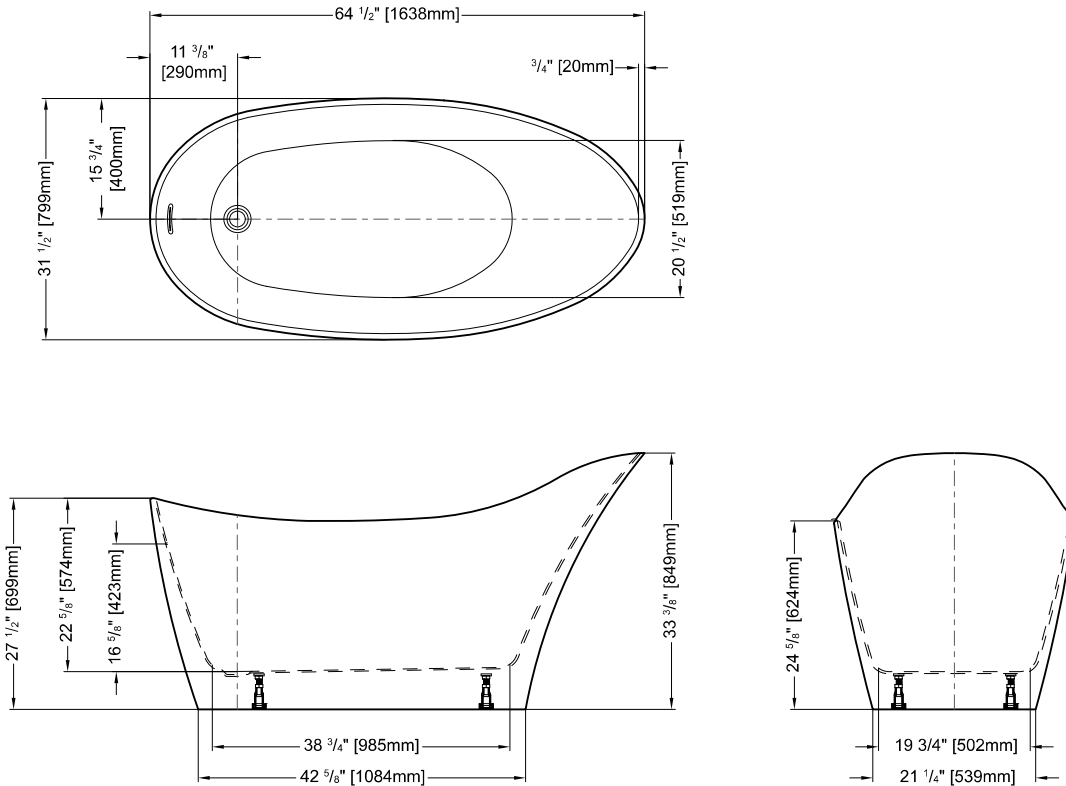

MOLTO

65" L x 32" W x 34" H • Capacity: 67 US gal
 1640 mm L x 800 mm W x 850 mm H • Capacity: 254 L

MODEL	PRICE	TUB COLOR
BM06431-18	\$3,422	White

Tub comes with both Chrome and Brushed Nickel drain finishes.

Tolerance on dimensions: ± 1/4" (6 mm)

To receive the full size paper template for this tub model, simply send us a request indicating code **TMPBMO6431**. We will gladly mail it to you at no charge.

Lucite®