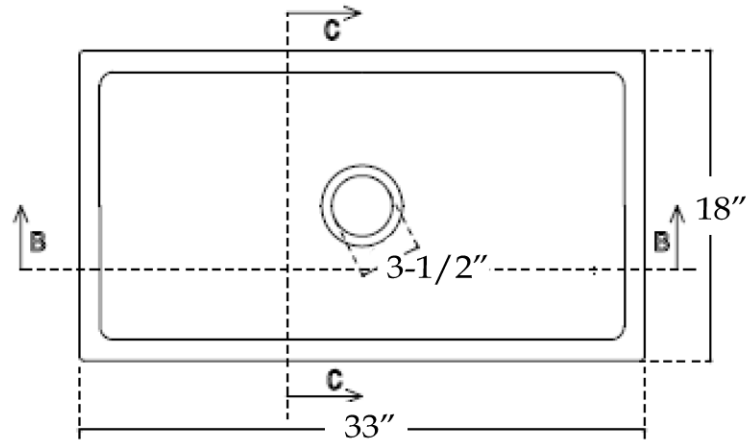

## Single Bowl Kitchen Sink by Randolph Morris

Item #: BCG3318FLWH & BCG3318NFWH

TOP VIEW

FLUTED FRONT VIEW

FLAT FRONT VIEW

EXTERIOR SIDE VIEW

INTERIOR SIDE VIEW

All products and specifications are subject to change without notice. Randolph Morris is not responsible for typographical and/or dimensional errors. Typographical errors are subject to correction.

Note: Rough-in dimensions may vary +/- 1/2" and are subject to change. No responsibility is assumed by Randolph Morris.