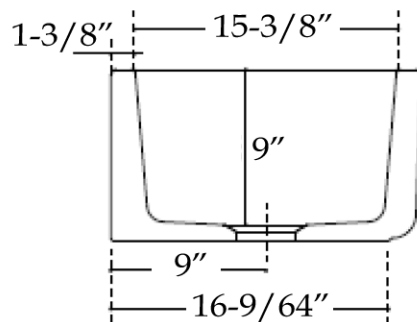

## Single Bowl Kitchen Sink by Randolph Morris

Item #: BCG3318FLWH & BCG3318NFWH

TOP VIEW

FLUTED FRONT VIEW

FLAT FRONT VIEW

EXTERIOR SIDE VIEW

INTERIOR SIDE VIEW

All products and specifications are subject to change without notice. Randolph Morris is not responsible for typographical and/or dimensional errors. Typographical errors are subject to correction.

Note: Rough-in dimensions may vary +/- 1/2" and are subject to change. No responsibility is assumed by Randolph Morris.