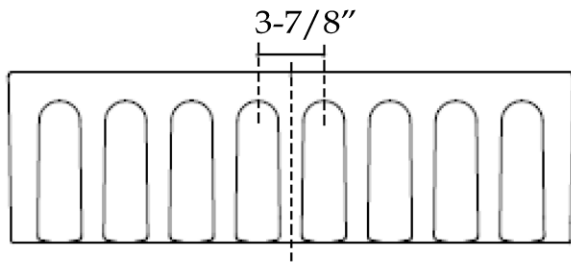

## Single Bowl Kitchen Sink by Randolph Morris

Item #: BCG3318FLWH & BCG3318NFWH

TOP VIEW

FLUTED FRONT VIEW

FLAT FRONT VIEW

EXTERIOR SIDE VIEW

INTERIOR SIDE VIEW

All products and specifications are subject to change without notice. Randolph Morris is not responsible for typographical and/or dimensional errors. Typographical errors are subject to correction.

Note: Rough-in dimensions may vary +/- 1/2" and are subject to change. No responsibility is assumed by Randolph Morris.