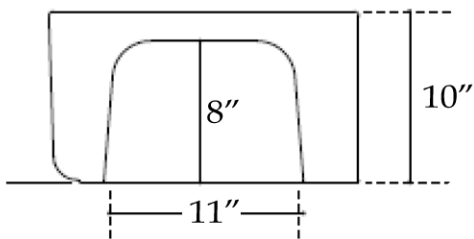

## Single Bowl Kitchen Sink by Randolph Morris

Item #: BCG3318FLWH & BCG3318NFWH

TOP VIEW

FLUTED FRONT VIEW

FLAT FRONT VIEW

EXTERIOR SIDE VIEW

INTERIOR SIDE VIEW

All products and specifications are subject to change without notice. Randolph Morris is not responsible for typographical and/or dimensional errors. Typographical errors are subject to correction.

Note: Rough-in dimensions may vary +/- 1/2" and are subject to change. No responsibility is assumed by Randolph Morris.