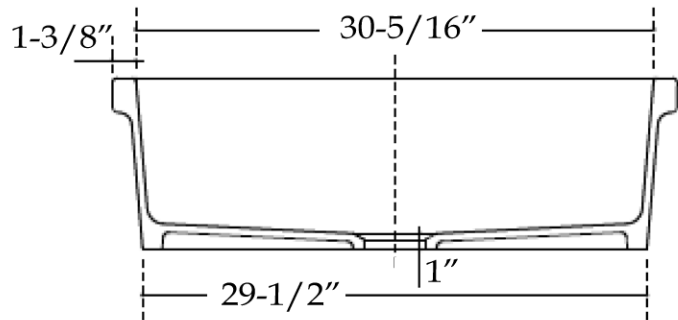

## Single Bowl Kitchen Sink by Randolph Morris

Item #: BCG3318FLWH & BCG3318NFWH

TOP VIEW

FLUTED FRONT VIEW

FLAT FRONT VIEW

EXTERIOR SIDE VIEW

INTERIOR SIDE VIEW

All products and specifications are subject to change without notice. Randolph Morris is not responsible for typographical and/or dimensional errors. Typographical errors are subject to correction.

Note: Rough-in dimensions may vary +/- 1/2" and are subject to change. No responsibility is assumed by Randolph Morris.