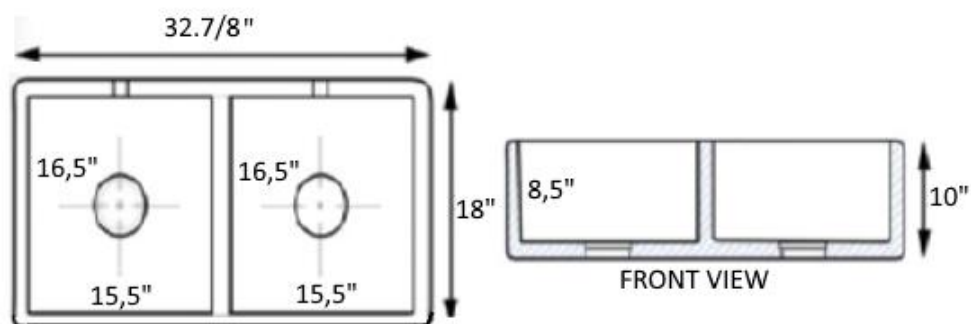

Fireclay Sink

by Randolph Morris

Item #: BCG33DBW

All products and specifications are subject to change without notice. Randolph Morris is not responsible for typographical and/or dimensional errors. Typographical errors are subject to correction.

Note: Rough-in dimensions may vary +/- 1/2" and are subject to change. No responsibility is assumed by Randolph Morris.