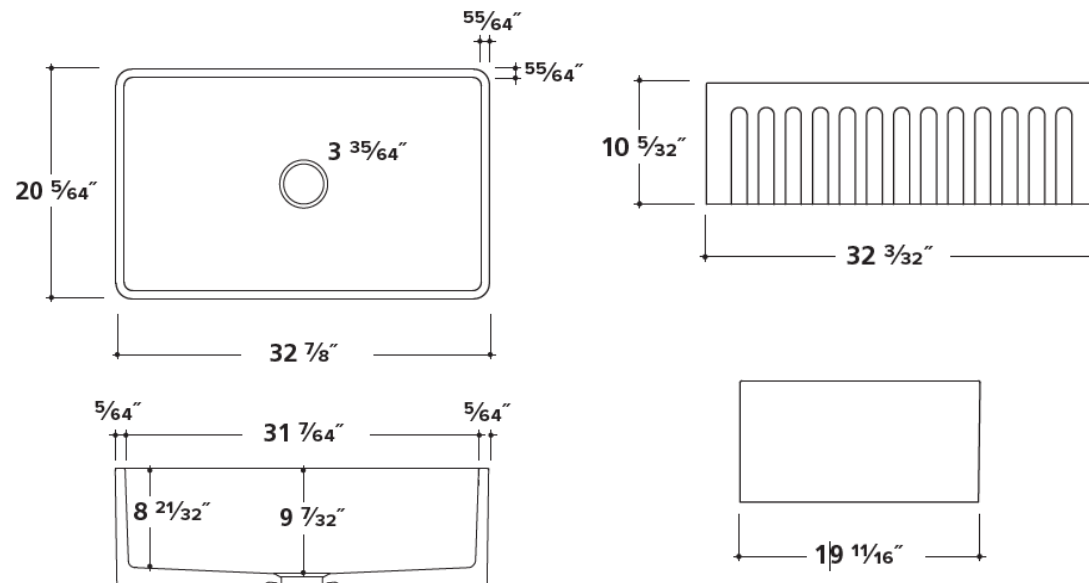

## Single Bowl Kitchen Sink by Randolph Morris

Item #: BCG3320 & BCG33020FL

All products and specifications are subject to change without notice. Randolph Morris is not responsible for typographical and/or dimensional errors. Typographical errors are subject to correction.

Note: Rough-in dimensions may vary +/- 1/2" and are subject to change. No responsibility is assumed by Randolph Morris.