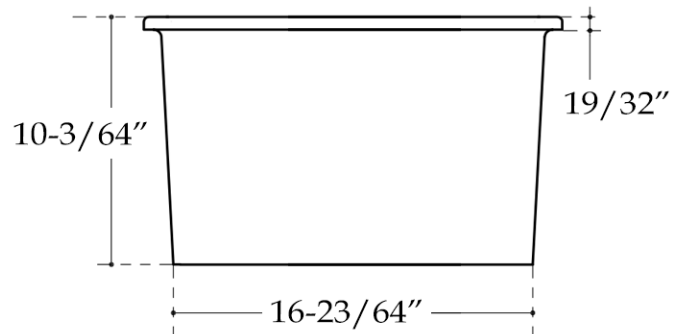

## Fireclay Kitchen Sink by Randolph Morris

Item #: BCG30DRWH

Top View

Front View

Side View

Weight: 63 LBS

All products and specifications are subject to change without notice. Randolph Morris is not responsible for typographical and/or dimensional errors. Typographical errors are subject to correction.

Note: Rough-in dimensions may vary  $\pm 1/2$ " and are subject to change. No responsibility is assumed by Randolph Morris.