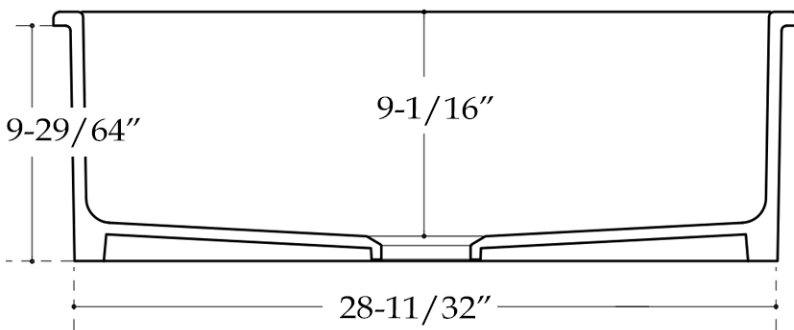

## Fireclay Kitchen Sink by Randolph Morris

Item #: BCG30DRWH

Top View

Front View

Side View

Weight: 63 LBS

All products and specifications are subject to change without notice. Randolph Morris is not responsible for typographical and/or dimensional errors. Typographical errors are subject to correction.

Note: Rough-in dimensions may vary  $\pm 1/2$ " and are subject to change. No responsibility is assumed by Randolph Morris.