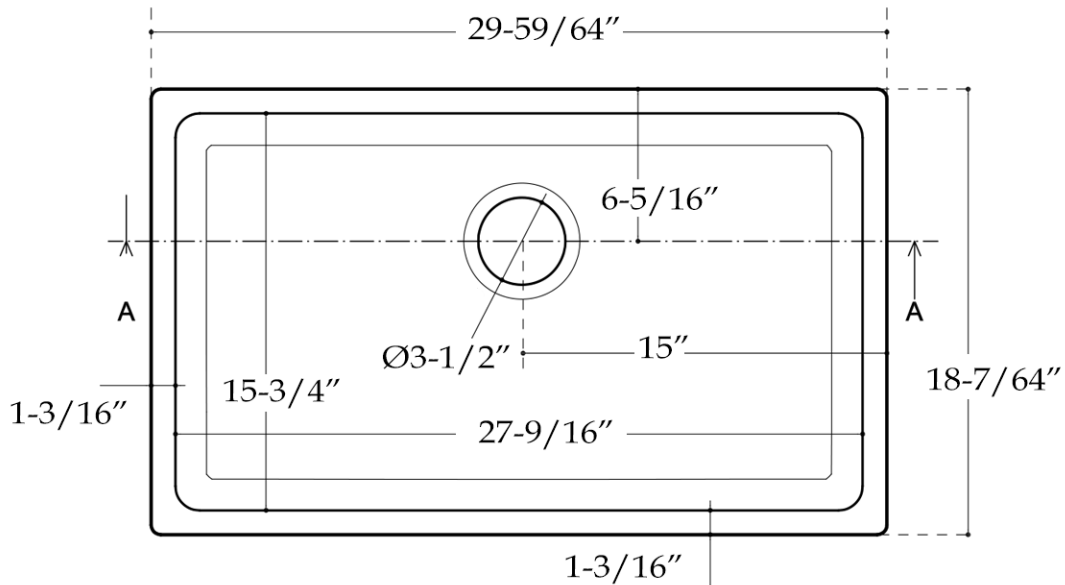

## Fireclay Kitchen Sink by Randolph Morris

Item #: BCG30DRWH

Top View

Front View

Side View

Weight: 63 LBS

All products and specifications are subject to change without notice. Randolph Morris is not responsible for typographical and/or dimensional errors. Typographical errors are subject to correction.

Note: Rough-in dimensions may vary  $\pm 1/2$ " and are subject to change. No responsibility is assumed by Randolph Morris.