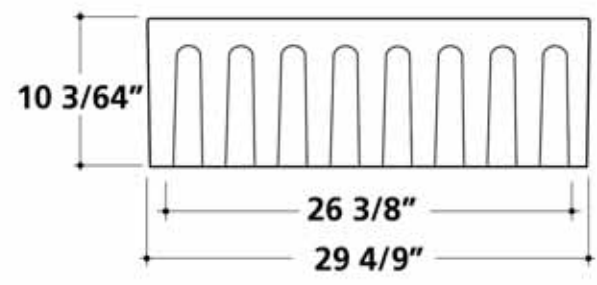

Fireclay Kitchen Sink  
by Randolph Morris

Item #: BCG3018FL or BCG3018NF

All products and specifications are subject to change without notice. Randolph Morris is not responsible for typographical and/or dimensional errors. Typographical errors are subject to correction.

Note: Rough-in dimensions may vary +/- 1/2" and are subject to change. No responsibility is assumed by Randolph Morris.