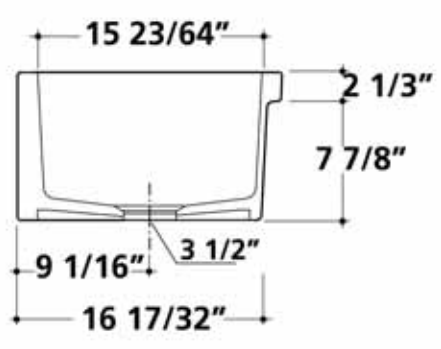

Fireclay Kitchen Sink  
by Randolph Morris

Item #: BCG3018FL or BCG3018NF

All products and specifications are subject to change without notice. Randolph Morris is not responsible for typographical and/or dimensional errors. Typographical errors are subject to correction.

Note: Rough-in dimensions may vary +/- 1/2" and are subject to change. No responsibility is assumed by Randolph Morris.