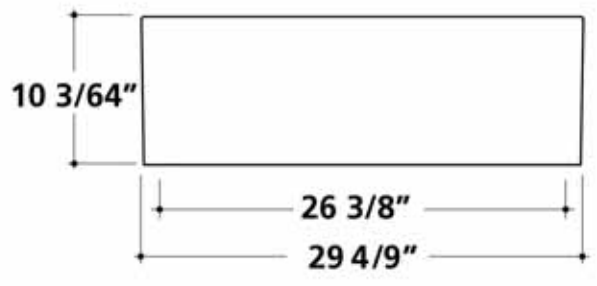

Fireclay Kitchen Sink  
by Randolph Morris

Item #: BCG3018FL or BCG3018NF

All products and specifications are subject to change without notice. Randolph Morris is not responsible for typographical and/or dimensional errors. Typographical errors are subject to correction.

Note: Rough-in dimensions may vary +/- 1/2" and are subject to change. No responsibility is assumed by Randolph Morris.