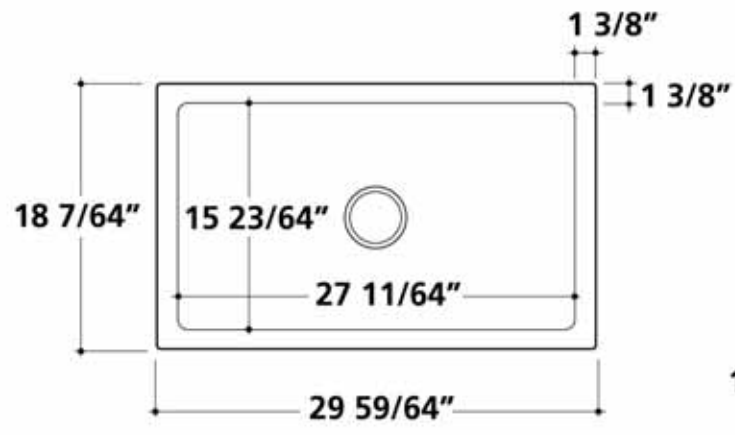

Fireclay Kitchen Sink  
by Randolph Morris

Item #: BCG3018FL or BCG3018NF

All products and specifications are subject to change without notice. Randolph Morris is not responsible for typographical and/or dimensional errors. Typographical errors are subject to correction.

Note: Rough-in dimensions may vary +/- 1/2" and are subject to change. No responsibility is assumed by Randolph Morris.