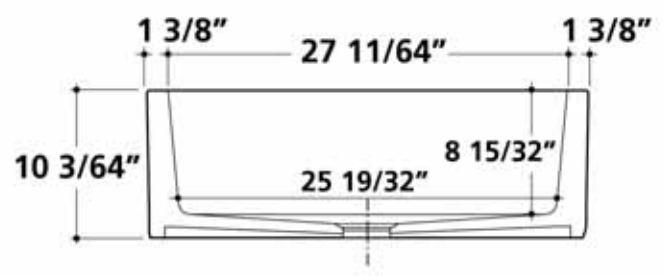

Fireclay Kitchen Sink  
by Randolph Morris

Item #: BCG3018FL or BCG3018NF

All products and specifications are subject to change without notice. Randolph Morris is not responsible for typographical and/or dimensional errors. Typographical errors are subject to correction.

Note: Rough-in dimensions may vary +/- 1/2" and are subject to change. No responsibility is assumed by Randolph Morris.