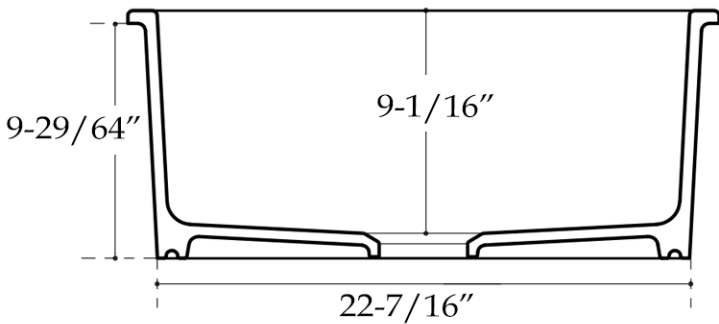

## Fireclay Kitchen Sink by Randolph Morris

Item #: BCG24DRWH

Top View

Front View

Side View

Weight: 52 LBS

All products and specifications are subject to change without notice. Randolph Morris is not responsible for typographical and/or dimensional errors. Typographical errors are subject to correction.

Note: Rough-in dimensions may vary  $\pm 1/2$ " and are subject to change. No responsibility is assumed by Randolph Morris.