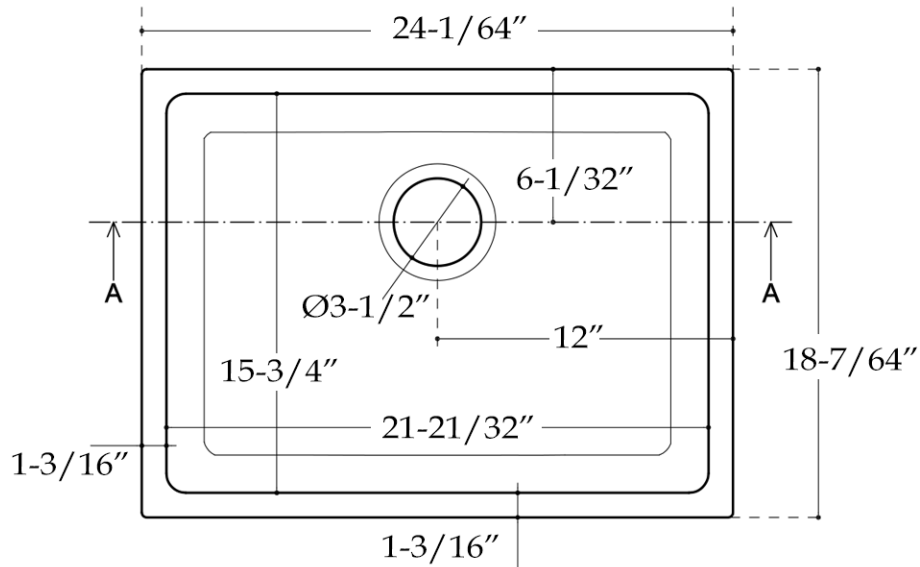

## Fireclay Kitchen Sink by Randolph Morris

Item #: BCG24DRWH

Top View

Front View

Side View

Weight: 52 LBS

All products and specifications are subject to change without notice. Randolph Morris is not responsible for typographical and/or dimensional errors. Typographical errors are subject to correction.

Note: Rough-in dimensions may vary  $\pm 1/2$ " and are subject to change. No responsibility is assumed by Randolph Morris.