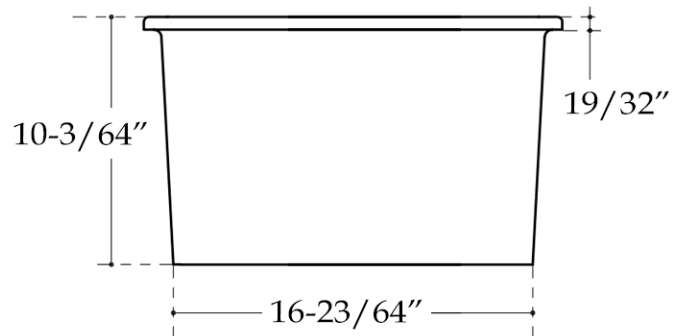

## Fireclay Kitchen Sink by Randolph Morris

Item #: BCG24DRWH

Top View

Front View

Side View

Weight: 52 LBS

All products and specifications are subject to change without notice. Randolph Morris is not responsible for typographical and/or dimensional errors. Typographical errors are subject to correction.

Note: Rough-in dimensions may vary  $\pm 1/2$ " and are subject to change. No responsibility is assumed by Randolph Morris.