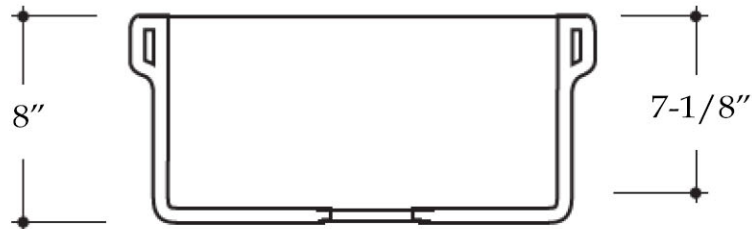

Fireclay Kitchen Sink
by Randolph Morris

Item #: BCG2007N

All products and specifications are subject to change without notice. Randolph Morris is not responsible for typographical and/or dimensional errors. Typographical errors are subject to correction.

Note: Rough-in dimensions may vary +/- 1/2" and are subject to change. No responsibility is assumed by Randolph Morris.