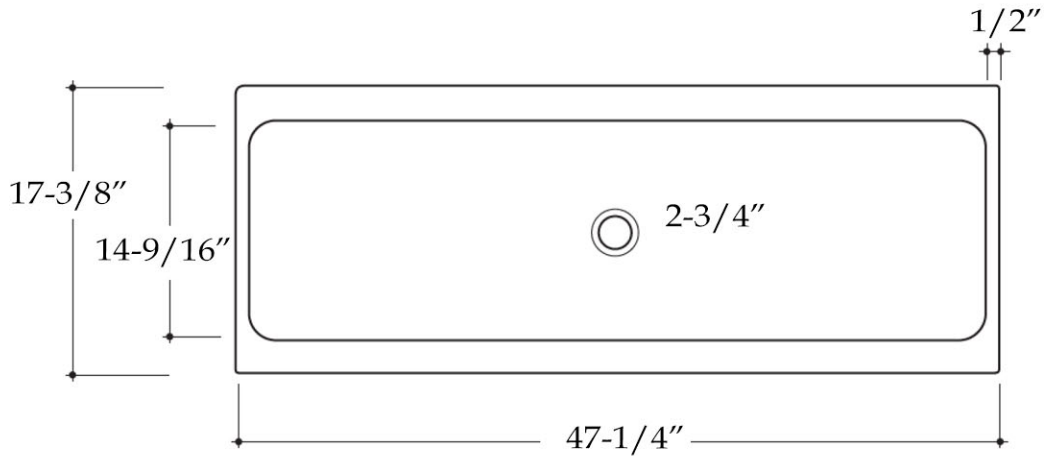

Fireclay Kitchen Sink
by Randolph Morris

Item #: BCG2007N

All products and specifications are subject to change without notice. Randolph Morris is not responsible for typographical and/or dimensional errors. Typographical errors are subject to correction.

Note: Rough-in dimensions may vary +/- 1/2" and are subject to change. No responsibility is assumed by Randolph Morris.