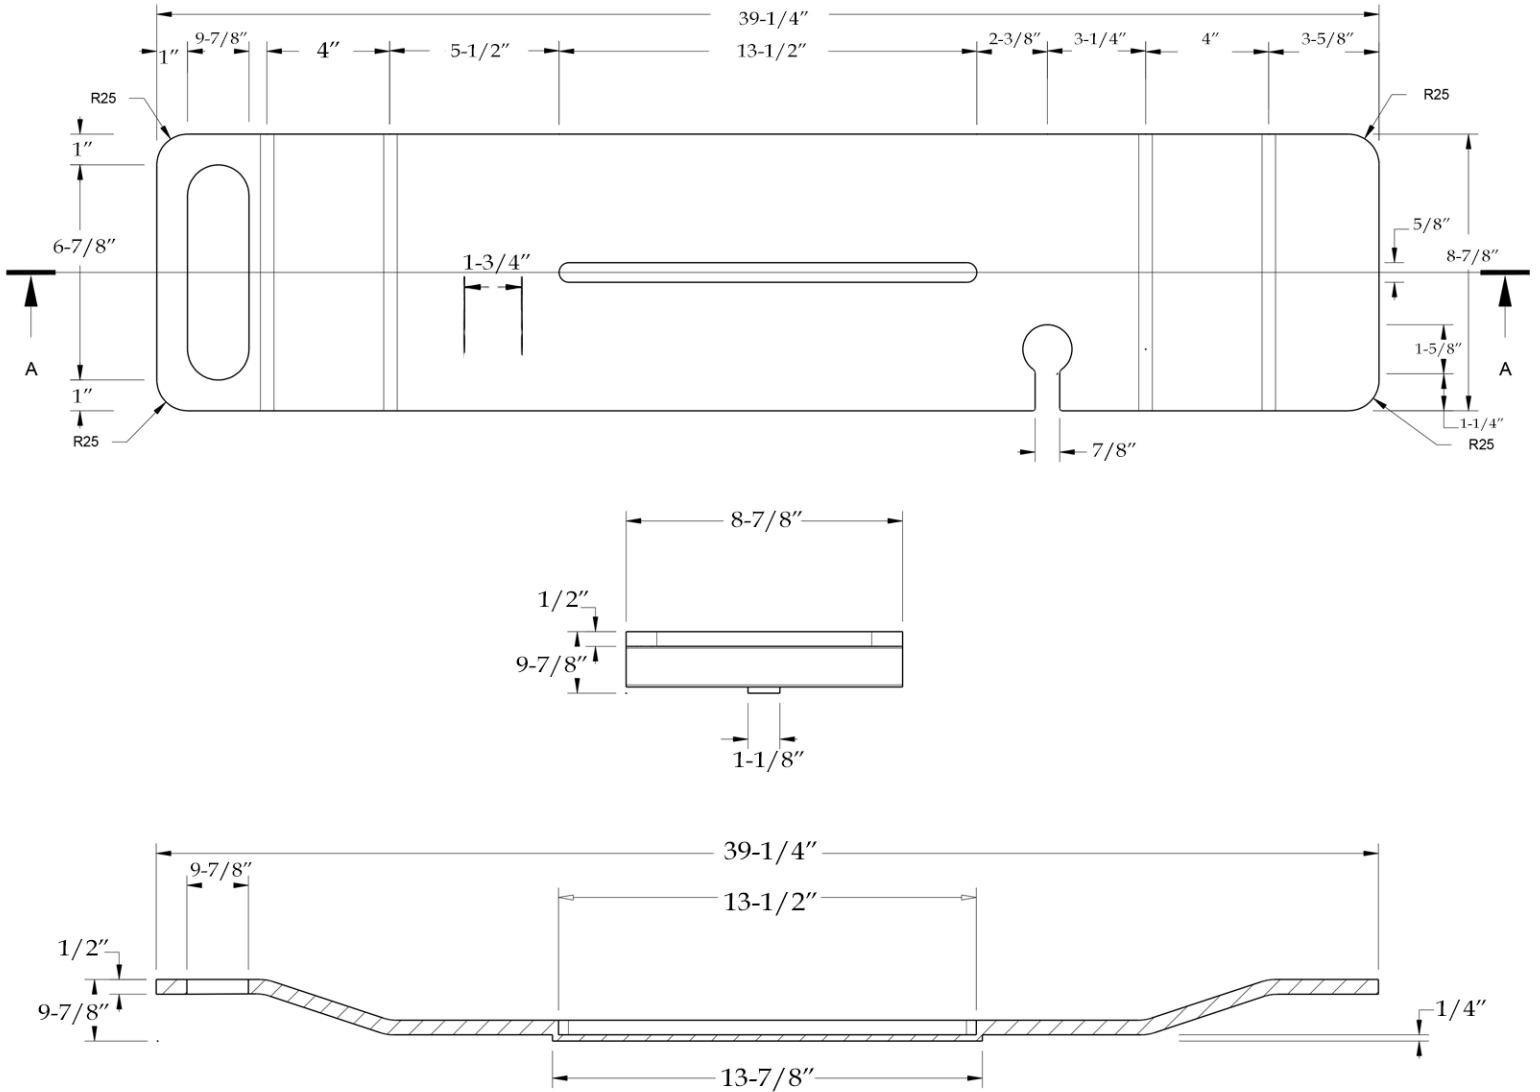

Bathtub Caddy by Randolph Morris

Item #: BBCADDY

All products and specifications are subject to change without notice. Randolph Morris is not responsible for typographical and/or dimensional errors. Typographical errors are subject to correction.

Note: Rough-in dimensions may vary +/- 1/2" and are subject to change. No responsibility is assumed by Randolph Morris.