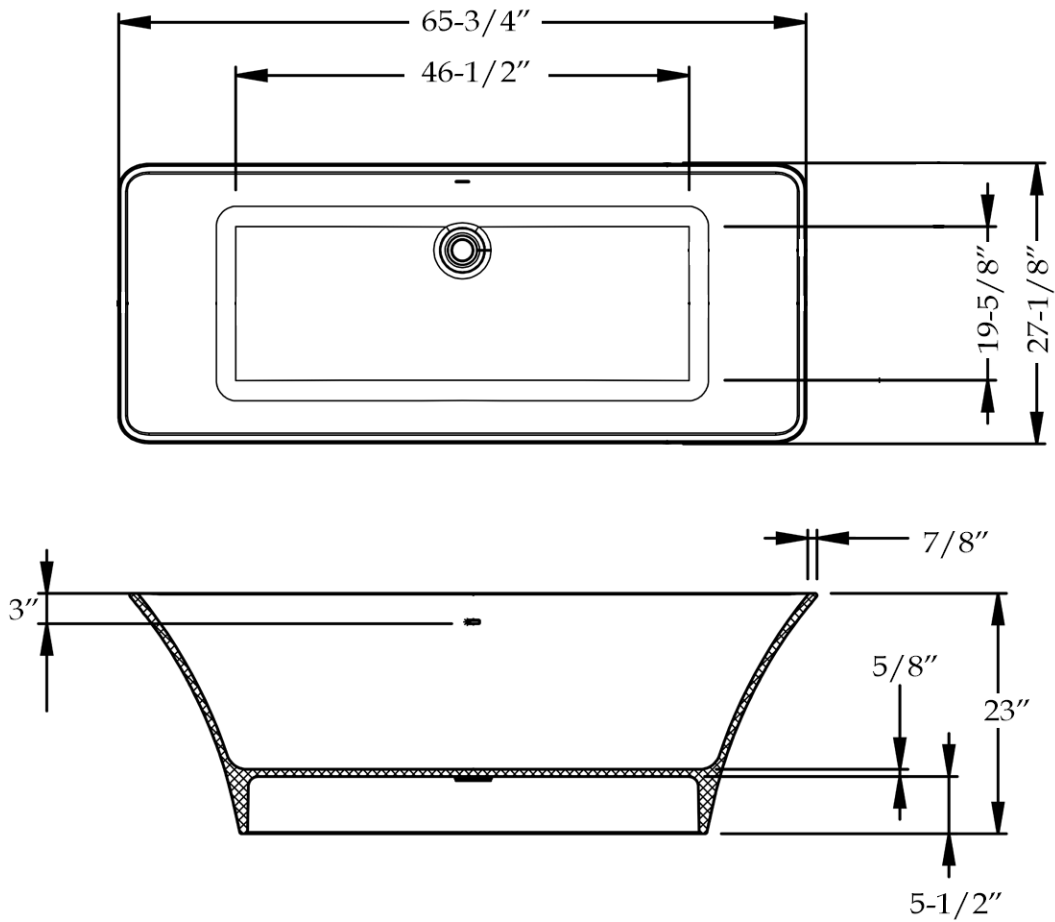

Double Ended Contemporary Tub  
by Randolph Morris

Item #: BB6

Weight: 166 lbs

All products and specifications are subject to change without notice. Randolph Morris is not responsible for typographical and/or dimensional errors. Typographical errors are subject to correction.

Note: Rough-in dimensions may vary +/- 1/2" and are subject to change. No responsibility is assumed by Randolph Morris.