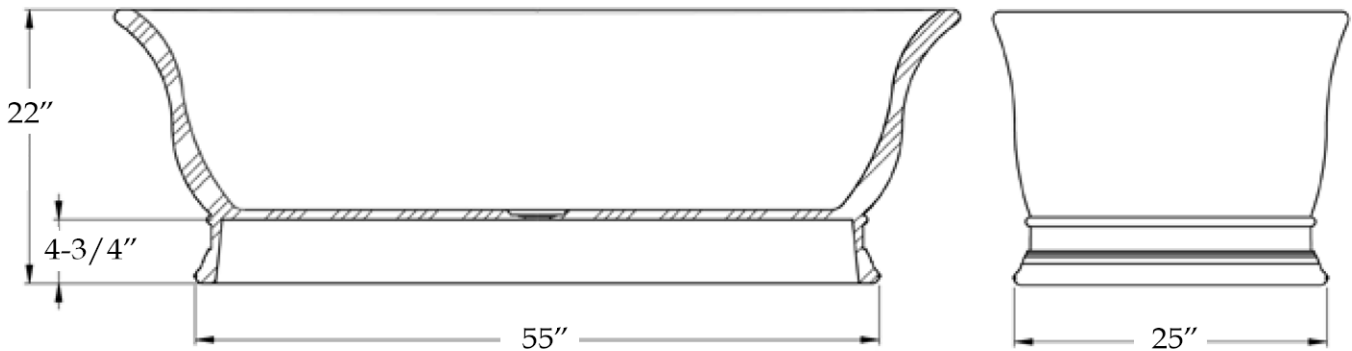

Double Ended Contemporary Tub
by Randolph Morris

Item #: BB5

Volume: 47 gal Weight: 260 lbs

All products and specifications are subject to change without notice. Randolph Morris is not responsible for typographical and/or dimensional errors. Typographical errors are subject to correction.

Note: Rough-in dimensions may vary +/- 1/2" and are subject to change. No responsibility is assumed by Randolph Morris.