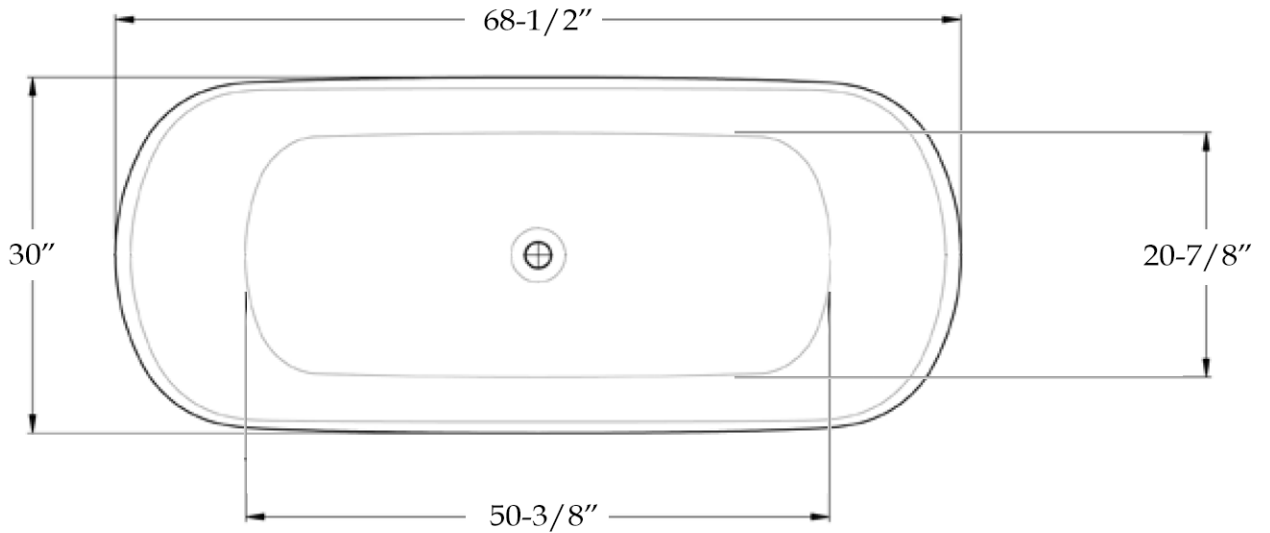

Double Ended Contemporary Tub
by Randolph Morris

Item #: BB5

Volume: 47 gal Weight: 260 lbs

All products and specifications are subject to change without notice. Randolph Morris is not responsible for typographical and/or dimensional errors. Typographical errors are subject to correction.

Note: Rough-in dimensions may vary +/- 1/2" and are subject to change. No responsibility is assumed by Randolph Morris.