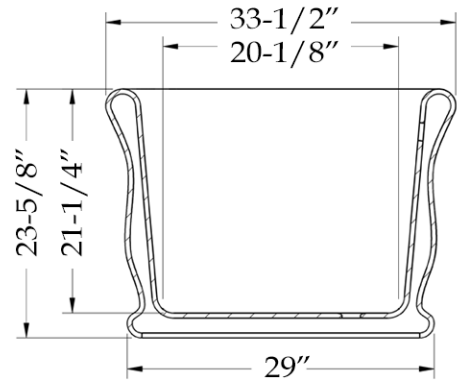

Double Ended Contemporary Tub by Randolph Morris

Item #: BB3

Weight: 274 lbs

All products and specifications are subject to change without notice. Randolph Morris is not responsible for typographical and/or dimensional errors. Typographical errors are subject to correction.

Note: Rough-in dimensions may vary +/- 1/2" and are subject to change. No responsibility is assumed by Randolph Morris.