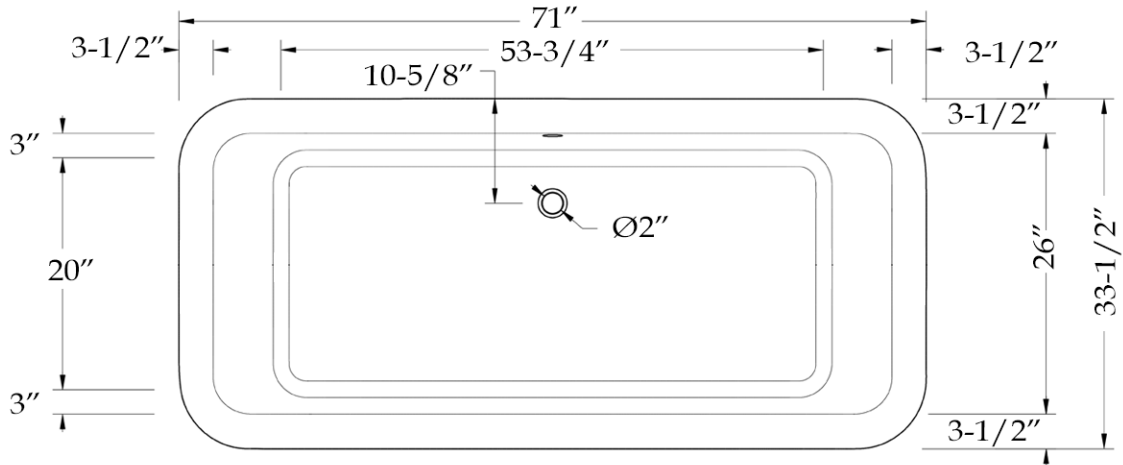

Double Ended Contemporary Tub by Randolph Morris

Item #: BB3

Weight: 274 lbs

All products and specifications are subject to change without notice. Randolph Morris is not responsible for typographical and/or dimensional errors. Typographical errors are subject to correction.

Note: Rough-in dimensions may vary +/- 1/2" and are subject to change. No responsibility is assumed by Randolph Morris.