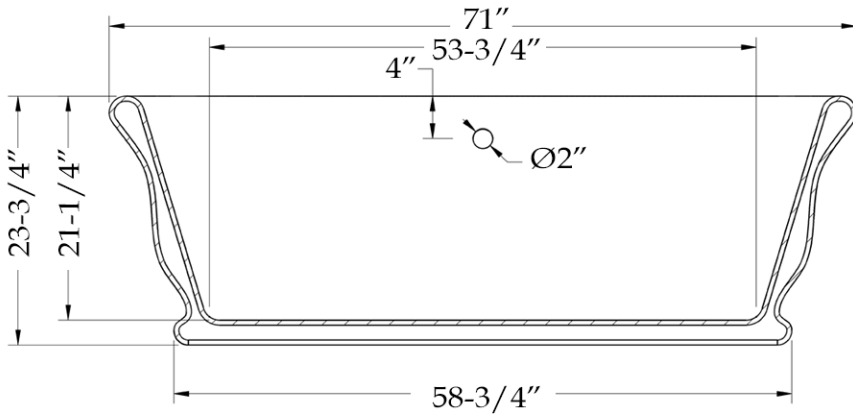

Double Ended Contemporary Tub by Randolph Morris

Item #: BB3

Weight: 274 lbs

All products and specifications are subject to change without notice. Randolph Morris is not responsible for typographical and/or dimensional errors. Typographical errors are subject to correction.

Note: Rough-in dimensions may vary +/- 1/2" and are subject to change. No responsibility is assumed by Randolph Morris.