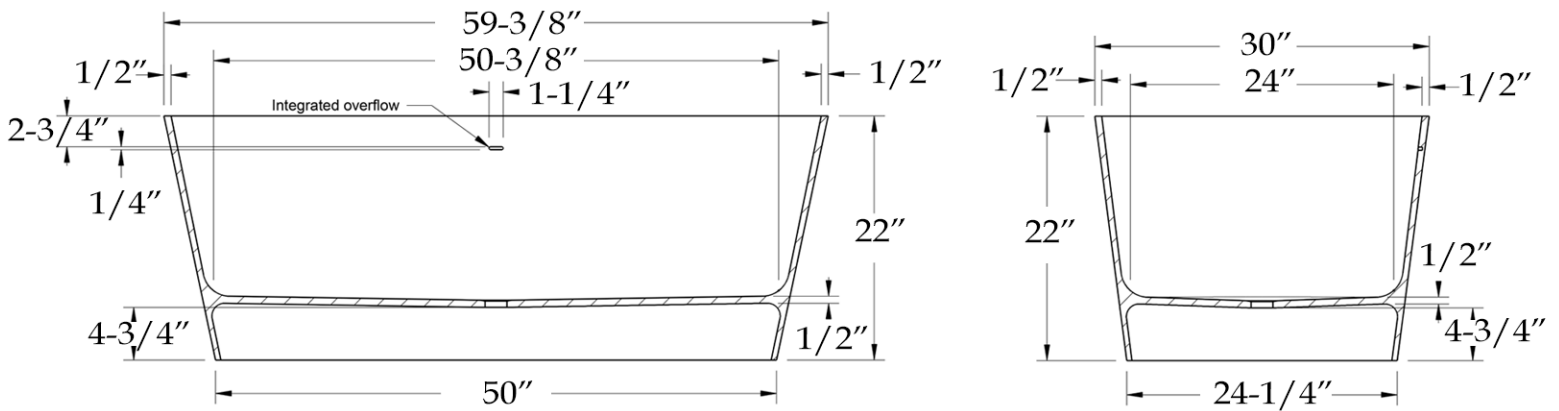

Double Ended Contemporary Tub by Randolph Morris

Item #: BB1

Volume: 45 gal Weight: 161 lbs

All products and specifications are subject to change without notice. Randolph Morris is not responsible for typographical and/or dimensional errors. Typographical errors are subject to correction.

Note: Rough-in dimensions may vary +/- 1/2" and are subject to change. No responsibility is assumed by Randolph Morris.