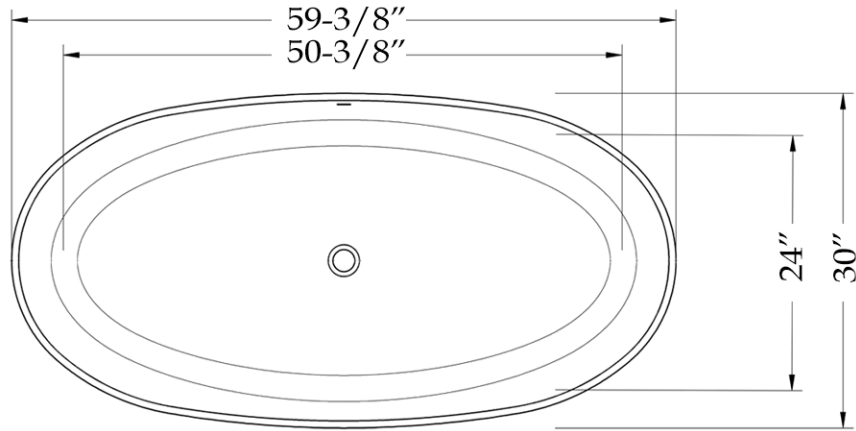

Double Ended Contemporary Tub by Randolph Morris

Item #: BB1

Volume: 45 gal Weight: 161 lbs

All products and specifications are subject to change without notice. Randolph Morris is not responsible for typographical and/or dimensional errors. Typographical errors are subject to correction.

Note: Rough-in dimensions may vary +/- 1/2" and are subject to change. No responsibility is assumed by Randolph Morris.