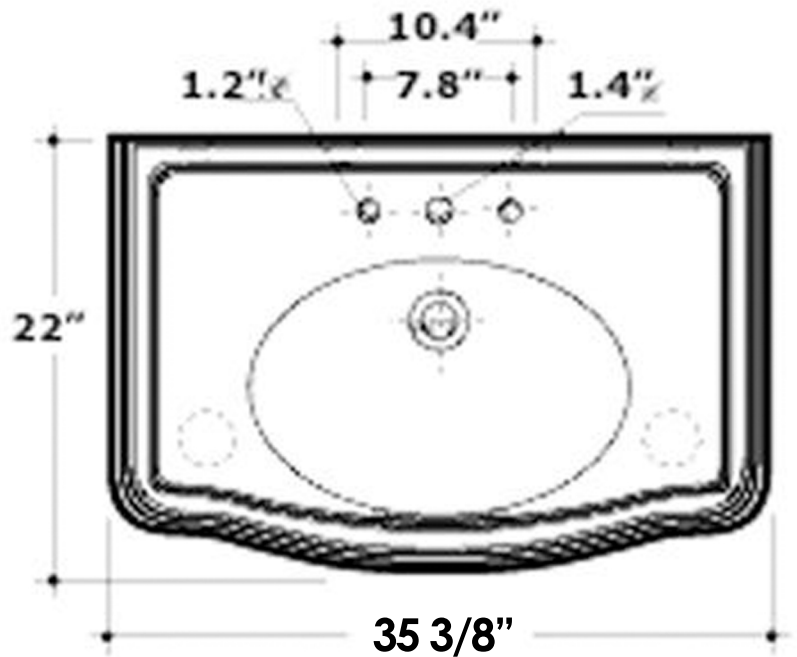

AR864-MNSLEN

**Inside Dimensions:
19 1/2" x 13 3/4" x 5"**

LIVE WITH STYLE!