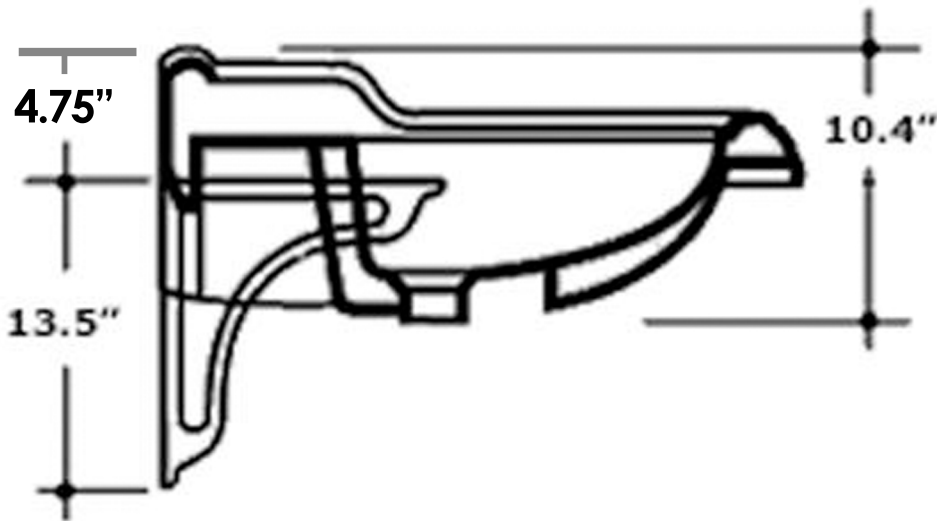

AR864-MNSLEN

**Inside Dimensions:
19 1/2" x 13 3/4" x 5"**

LIVE WITH STYLE!