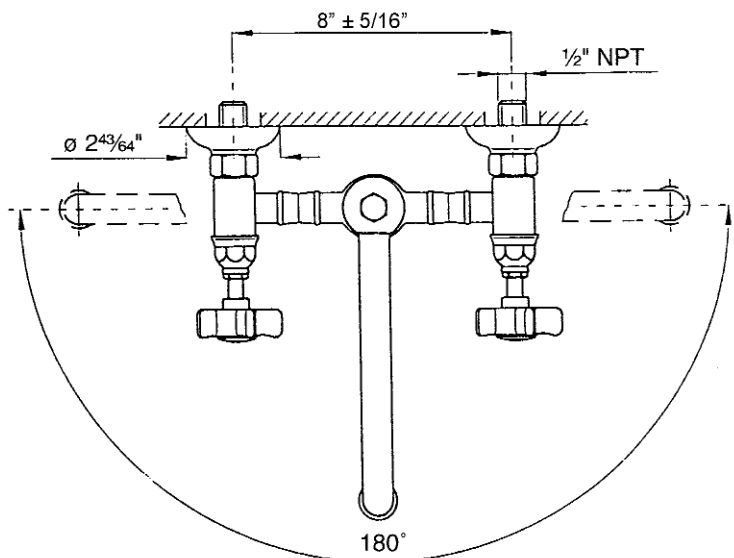

ROHL

Authentic Luxury for Kitchen and Bath™

www.rohlhome.com

Wall Mounted Bridge Kitchen Faucet

Rohl Country Kitchen Collection

A1456X* (Five spoke handles)

A1456XM* (Cross handles)

FEATURES

- 1/4-turn ceramic valves
- 7" high column spout
- 8 55/64" spout reach
- Swivel spout
- 1/2" M NPT supplies

FINISHES

- Polished Chrome
- Polished Nickel
- Satin Nickel
- Tuscan Brass
- Inca Brass

WARRANTY

- Limited Lifetime*
- * No Warranty on Tuscan Brass Finish (TCB)

* For CA/V T, place a "-2" at end of model number for code compliant product. (Example A3608LMAPC-2)

Consult your local ROHL showroom for additional information and specifications. For complete warranty details and a list of showrooms, go to www.rohlhome.com.

A1456 Spare Parts