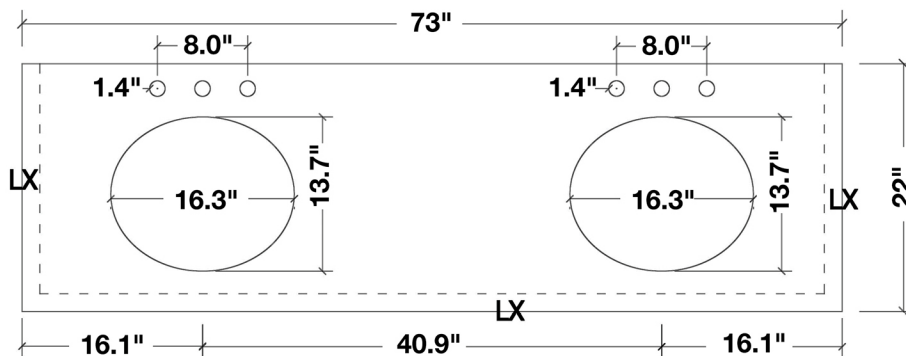

ARIEL

CAMBRIDGE 73" DOUBLE SINK VANITY SET

MODEL: A073D

Cabinet Size

72"W x 21.5"D x 33.5"H

Mirror Size

70.9"W x 39"H

Features

FRONT

BACK VIEW

SIDE VIEW

MIRROR VIEW

ARIEL

CARRARA WHITE MARBLE COUNTERTOP

MODEL: A073D-CT

Dimensions

73"W x 22"D x 1.5"H

Features

- Carrara White Marble Countertop w/ 1.5" Edge and Matching Backsplash
- Countertop Pre-Drilled for 8" Widespread Faucets
- Two Ceramic, Round, UPC Certified Under-Mount Sinks
- Matching Backsplash Included

All stone tops are finished by hand, pre-drilled for 8" widespread faucets, and double-sealed for scratch resistance and long term durability.

BACKSPLASH

TOP VIEW

1.5" EDGE SIDE VIEW