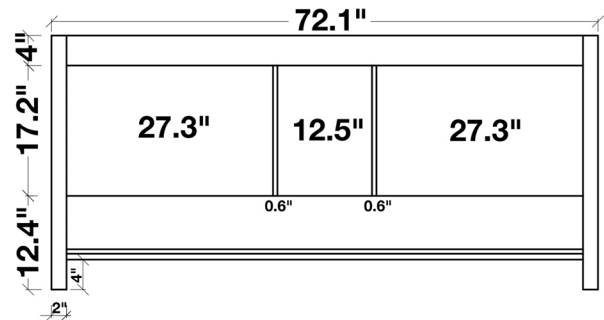

ARIEL

CAMBRIDGE 73" DOUBLE SINK VANITY SET

MODEL: A073D

Cabinet Size

72"W x 21.5"D x 33.5"H

Mirror Size

70.9"W x 39"H

Features

- Solid Wood Construction
- Four Soft-Closing Doors
- Six Full-Extension, Dove-Tail Construction, Soft-Closing Drawers
- Satin Nickel Finish Hardware
- Matching Framed Mirror Included

COLLECTION:

ARIEL CAMBRIDGE

FRONT

BACK VIEW

SIDE VIEW

MIRROR VIEW

ARIEL

CARRARA WHITE MARBLE COUNTERTOP

MODEL: A073D-CT

Dimensions

73"W x 22"D x 1.5"H

Features

- Carrara White Marble Countertop w/ 1.5" Edge and Matching Backsplash
- Countertop Pre-Drilled for 8" Widespread Faucets
- Two Ceramic, Round, UPC Certified Under-Mount Sinks
- Matching Backsplash Included