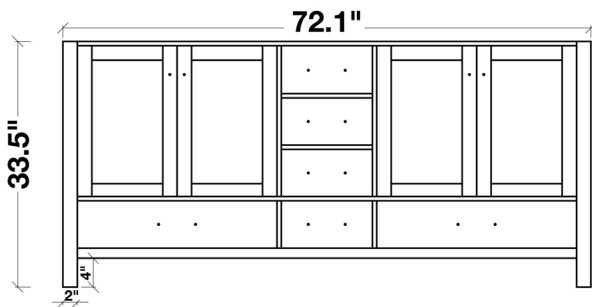

ARIEL

CAMBRIDGE 73" DOUBLE SINK VANITY SET

MODEL: A073D

Cabinet Size

72"W x 21.5"D x 33.5"H

Mirror Size

70.9"W x 39"H

Features

- Solid Wood Construction
- Four Soft-Closing Doors
- Six Full-Extension, Dove-Tail Construction, Soft-Closing Drawers
- Satin Nickel Finish Hardware
- Matching Framed Mirror Included

COLLECTION:

ARIEL CAMBRIDGE

FRONT

BACK VIEW

SIDE VIEW

MIRROR VIEW

ARIEL

CARRARA WHITE MARBLE COUNTERTOP

MODEL: A073D-CT

Dimensions

73"W x 22"D x 1.5"H

Features

- Carrara White Marble Countertop w/ 1.5" Edge and Matching Backsplash
- Countertop Pre-Drilled for 8" Widespread Faucets
- Two Ceramic, Round, UPC Certified Under-Mount Sinks
- Matching Backsplash Included