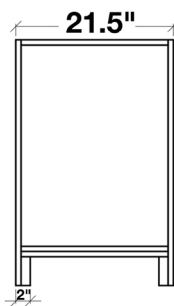

ARIEL

CAMBRIDGE 73" DOUBLE SINK VANITY SET

MODEL: A073D

Cabinet Size

72"W x 21.5"D x 33.5"H

Mirror Size

70.9"W x 39"H

Features

- Solid Wood Construction
- Four Soft-Closing Doors
- Six Full-Extension, Dove-Tail Construction, Soft-Closing Drawers
- Satin Nickel Finish Hardware
- Matching Framed Mirror Included

COLLECTION:

ARIEL CAMBRIDGE

FRONT

BACK VIEW

SIDE VIEW

MIRROR VIEW

ARIEL

CARRARA WHITE MARBLE COUNTERTOP

MODEL: A073D-CT

Dimensions

73"W x 22"D x 1.5"H

Features

- Carrara White Marble Countertop w/ 1.5" Edge and Matching Backsplash
- Countertop Pre-Drilled for 8" Widespread Faucets
- Two Ceramic, Round, UPC Certified Under-Mount Sinks
- Matching Backsplash Included