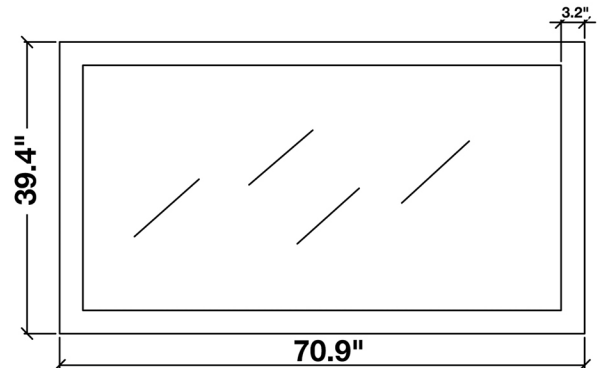

ARIEL

CAMBRIDGE 73" DOUBLE SINK VANITY SET

MODEL: A073D

Cabinet Size

72"W x 21.5"D x 33.5"H

Mirror Size

70.9"W x 39"H

Features

FRONT

BACK VIEW

SIDE VIEW

MIRROR VIEW

ARIEL

CARRARA WHITE MARBLE COUNTERTOP

MODEL: A073D-CT

Dimensions

73"W x 22"D x 1.5"H

Features

- Carrara White Marble Countertop w/ 1.5" Edge and Matching Backsplash
- Countertop Pre-Drilled for 8" Widespread Faucets
- Two Ceramic, Round, UPC Certified Under-Mount Sinks
- Matching Backsplash Included