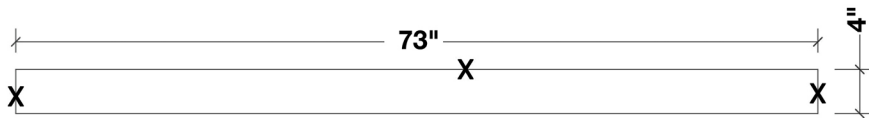

ARIEL

CARRARA WHITE MARBLE COUNTERTOP

MODEL: A073D-CT

Dimensions

73"W x 22"D x 1.5"H

Features

- Carrara White Marble Countertop w/ 1.5" Edge and Matching Backsplash
- Countertop Pre-Drilled for 8" Widespread Faucets
- Two Ceramic, Round, UPC Certified Under-Mount Sinks
- Matching Backsplash Included

All stone tops are finished by hand, pre-drilled for 8" widespread faucets, and double-sealed for scratch resistance and long term durability.

BACKSPLASH

TOP VIEW