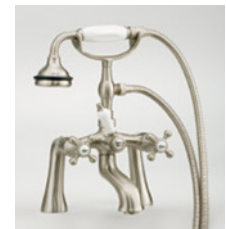

#2163 Shown

Sandringham Cast Iron Bath

#2162 | 70 1/8" L x 31 1/2" W x 23" H
401 lbs, 63 Gallons

Cheviot Products' cast iron bathtubs are hand-made in Europe with the finest materials. Fired with a thick coating of AA grade titanium-based enamel for unparalleled hardness and non-porosity, the extremely durable surface is easy to clean and resistant to stains, bacteria and other microbes. Cast iron also keeps your bath warm for the longest possible time.

Rim Configuration

Flat Area for Faucet holes.
Please specify c.c. measurement.

Colours

White Interior & Exterior
White Interior & Custom
Colour Exterior

Note

Rough-in dimensions may vary +/- 1/2" and are subject to change.
No responsibility is assumed by Cheviot Products Inc.
One Year Limited Warranty against manufacturer's defects.

Related Products

#5127 Tub Filler
with Hand Shower

#5106 Tub Filler
with Hand Shower

#3411 Water
Supply Lines

#2222 Waste &
Overflow