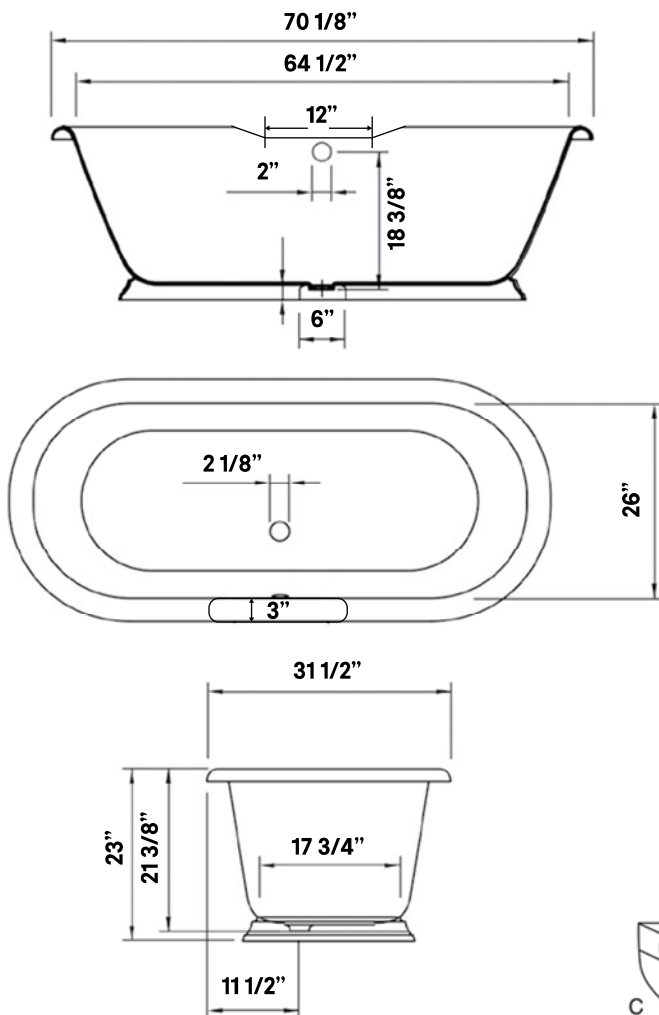

#2163 Shown

Sandringham Cast Iron Bath

#2162 | 70 1/8" L x 31 1/2" W x 23" H
401 lbs, 63 Gallons

Cheviot Products' cast iron bathtubs are hand-made in Europe with the finest materials. Fired with a thick coating of AA grade titanium-based enamel for unparalleled hardness and non-porosity, the extremely durable surface is easy to clean and resistant to stains, bacteria and other microbes. Cast iron also keeps your bath warm for the longest possible time.

Rim Configuration

Flat Area for Faucet holes.
Please specify c.c. measurement.

Colours

White Interior & Exterior
White Interior & Custom
Colour Exterior

Note

Rough-in dimensions may vary +/- 1/2" and are subject to change.
No responsibility is assumed by Cheviot Products Inc.
One Year Limited Warranty against manufacturer's defects.