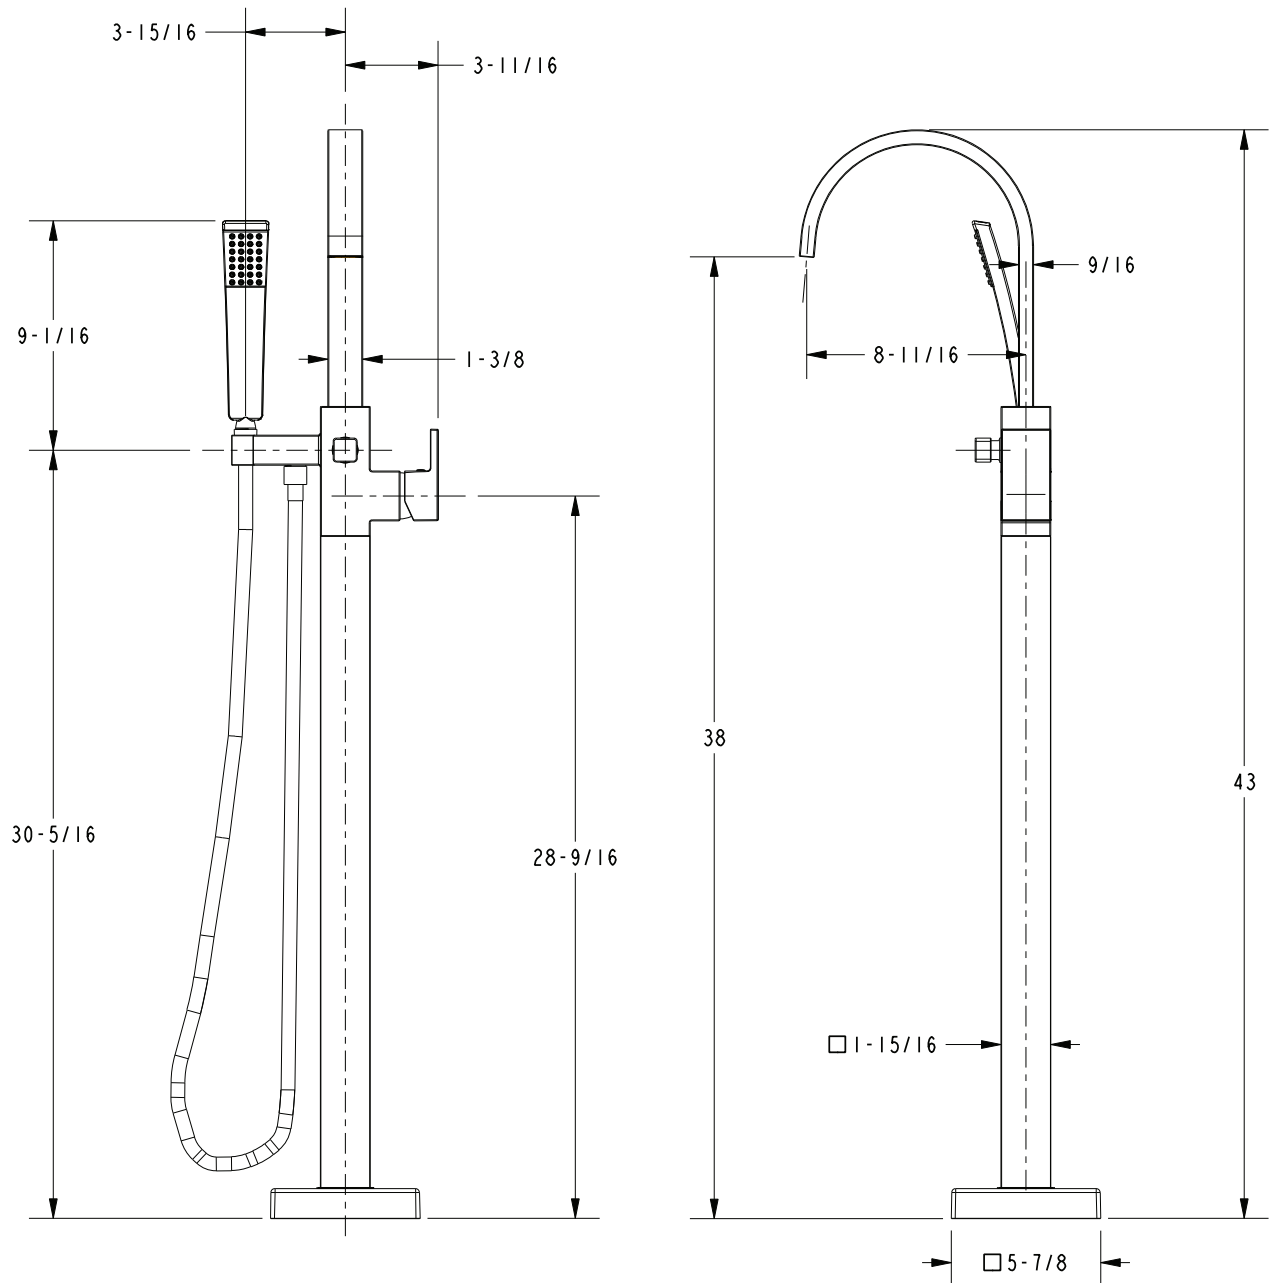

Features

- Brass construction
- Euro-motion ceramic disc 40 mm valve cartridge
- 6.5 gallons (24.6 liters) per minute spout maximum flow rate
- ADA compliant contemporary lever handle with pull-out diverter
- 3/4" braided hot and cold supply lines (with 1/2" adapters)
- 38" (96.5 cm) tub spout height at outlet
- 8-11/16" (22.1 cm) tub spout reach (center-center)
- Contemporary handshower design of resin construction
- 2.0 gallons (7.6 liters) per minute handshower maximum flow rate
- Floor mounting bracket with integral base and escutcheon

Colors / Finishes

Tub and Handshower Set
2040-4261

Colors / Finishes

- 15: Polished Nickel
- 26: Polished Chrome

Specified Model

Model	Description	Colors Finishes
2040-4261	Freestanding Exposed Tub and Handshower Set	<input type="checkbox"/> 15 <input type="checkbox"/> 26 <input type="checkbox"/> Other

Product Specification: Add "Color / Finish" suffix to Model number, below.

The Freestanding Exposed Tub and Handshower Set shall be made of brass construction (with resin handshower). Freestanding Exposed Tub and Handshower Set shall incorporate a Euro-motion ceramic disc 40 mm valve cartridge with ADA compliant contemporary lever handle and pull-out diverter. Product shall be designed for floor-mounted configurations. Product shall have a 38" (96.5 cm) tub spout height at outlet and 8-11/16" (22.1 cm) tub spout reach (center-center). Product shall feature a plated resin handshower having a contemporary design and a 2.0 gallons (7.6 liters) per minute maximum flow rate. Product shall include 3/4" braided hot and cold supply lines (with 1/2" adapters) and a floor mounting bracket with integral base and escutcheon. Freestanding Exposed Tub and Handshower Set shall be Newport Brass Model 2040-4261/_____.

2040-4261

PRODUCT DIMENSIONS *(Units are in inches)*

Secant Tub and Handshower Set 2040-4261