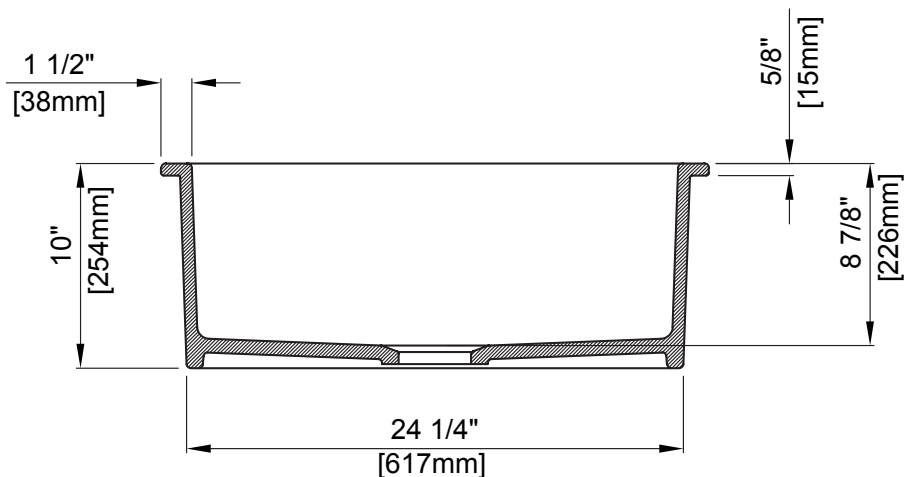

NOTES:

Refer to installation instructions supplied with kitchen sink for undermount, countertop or above counter custom installations.

Due to the fireclay process, dimensions may vary. Please use the actual sink that you will be installing in order to determine the cutout dimensions for your countertop.

CAUTION: Sink is heavy! Installer must provide adequate reinforcement for all load-bearing supports in accordance with installation instructions supplied with kitchen sink.

Fittings not included with fixture and must be ordered separately.

IMPORTANT: Dimensions of fixtures are nominal and may vary within the range of tolerance established by ANSI standards. These measurements are subject to change or cancellation. No responsibility is assumed for use of superseded or voided pages.