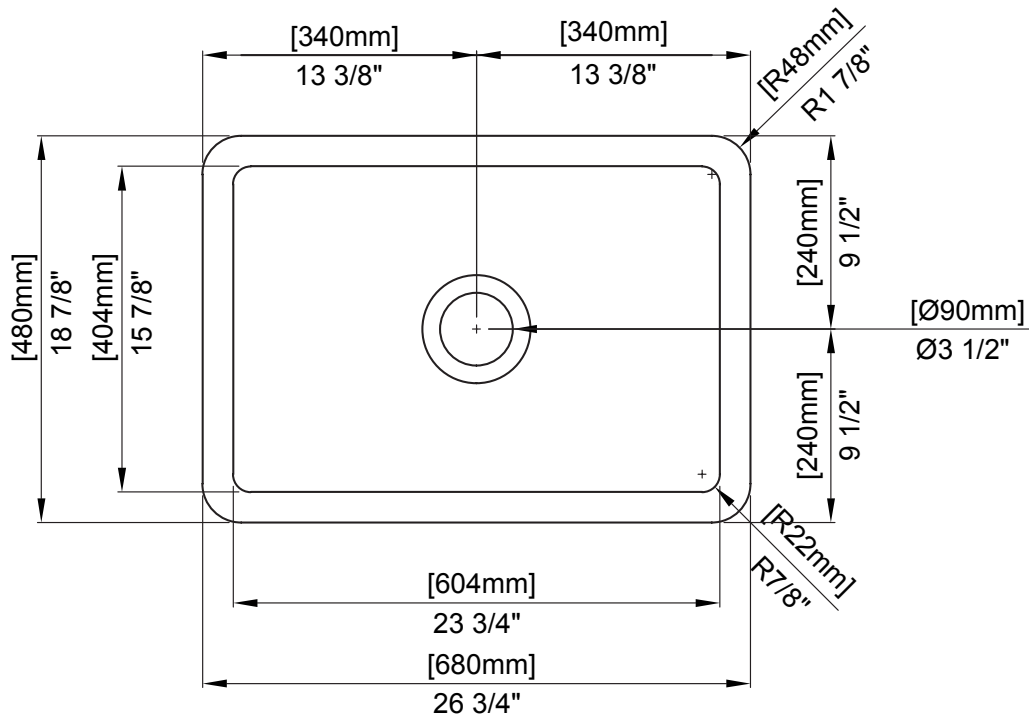

NOTES:

Refer to installation instructions supplied with kitchen sink for undermount, countertop or above counter custom installations.

Due to the fireclay process, dimensions may vary. Please use the actual sink that you will be installing in order to determine the cutout dimensions for your countertop.

CAUTION: Sink is heavy! Installer must provide adequate reinforcement for all load-bearing supports in accordance with installation instructions supplied with kitchen sink.

Fittings not included with fixture and must be ordered separately.

IMPORTANT: Dimensions of fixtures are nominal and may vary within the range of tolerance established by ANSI standards. These measurements are subject to change or cancellation. No responsibility is assumed for use of superseded or voided pages.