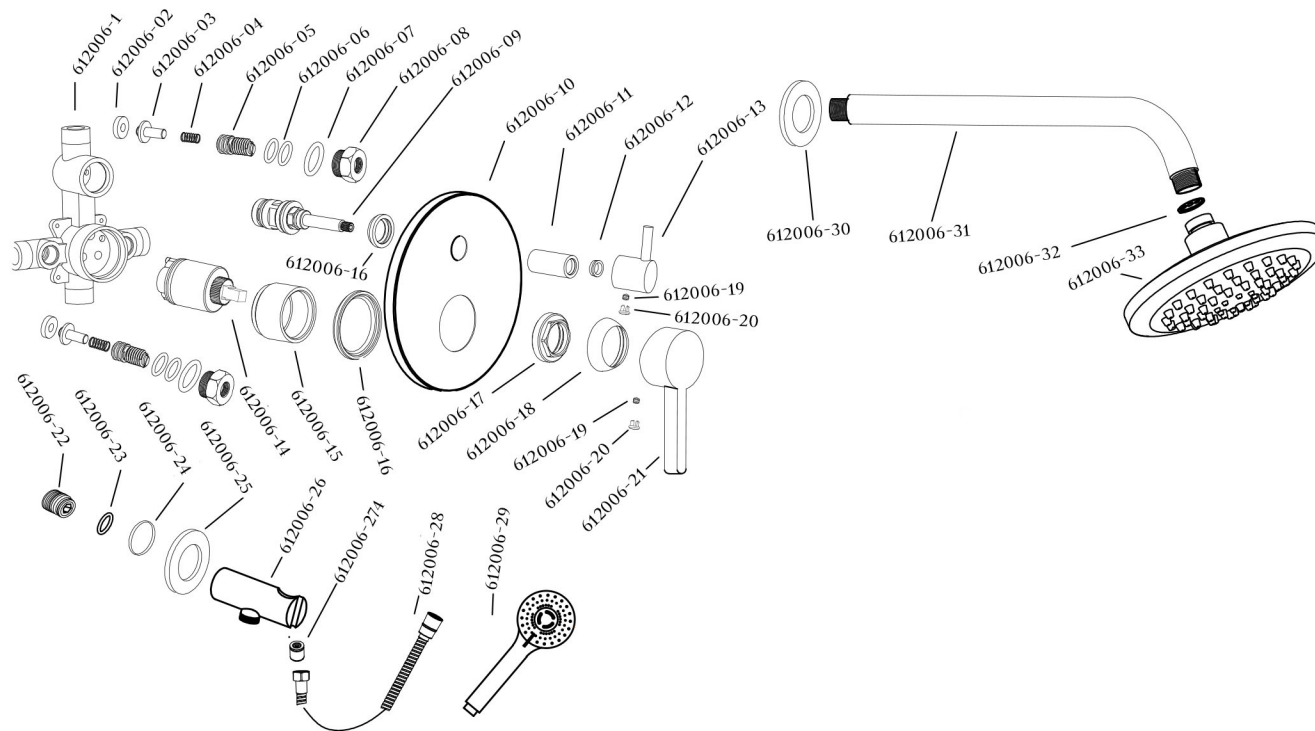

## Rainfall Shower Set with Handshower

by Randolph Morris

Item#: RMXA1

Unpack and check all the parts, and read the instructions.

PART NO.	DESCRIPTION
612006-1	BODY
612006-02	WASHER
612006-03	POLE
612006-04	SPRING
612006-05	SCREW
612006-06	O RING
612006-07	O RING
612006-08	NUT
612006-09	CARTIDGE
612006-10	DECORATIVE COVER
612006-11	COUPLING SLEEVE
612006-12	WASHER
612006-13	HANDLE
612006-14	CARTRIDGE
612006-15	COUPLING SLEEVE
612006-16	RUBBER BAND
612006-17	NUT
612006-18	DECORATIVE CUP
612006-19	SCREW
612006-20	DECORATIVE BUTTIN
612006-21	HANDLE
612006-22	CONNECTOR
612006-23	O RING
612006-24	O RING
612006-25	DECORATIVE COVER
612006-26	FLOWER SEAT
612006-27	ANRI CUNTER VALVE
612006-28	HOSE
612006-29	HAND SHOWER
612006-30	DECORATIVE COVER
612006-31	SPOUT
612006-32	RESTRICTOR VALVE
612006-33	RAIN SHOWER

**Approximate Measurements.** All products and specifications are subject to change without notice. Randolph Morris is not responsible for typographical and/or dimensional errors. Typographical errors are subject to correction.