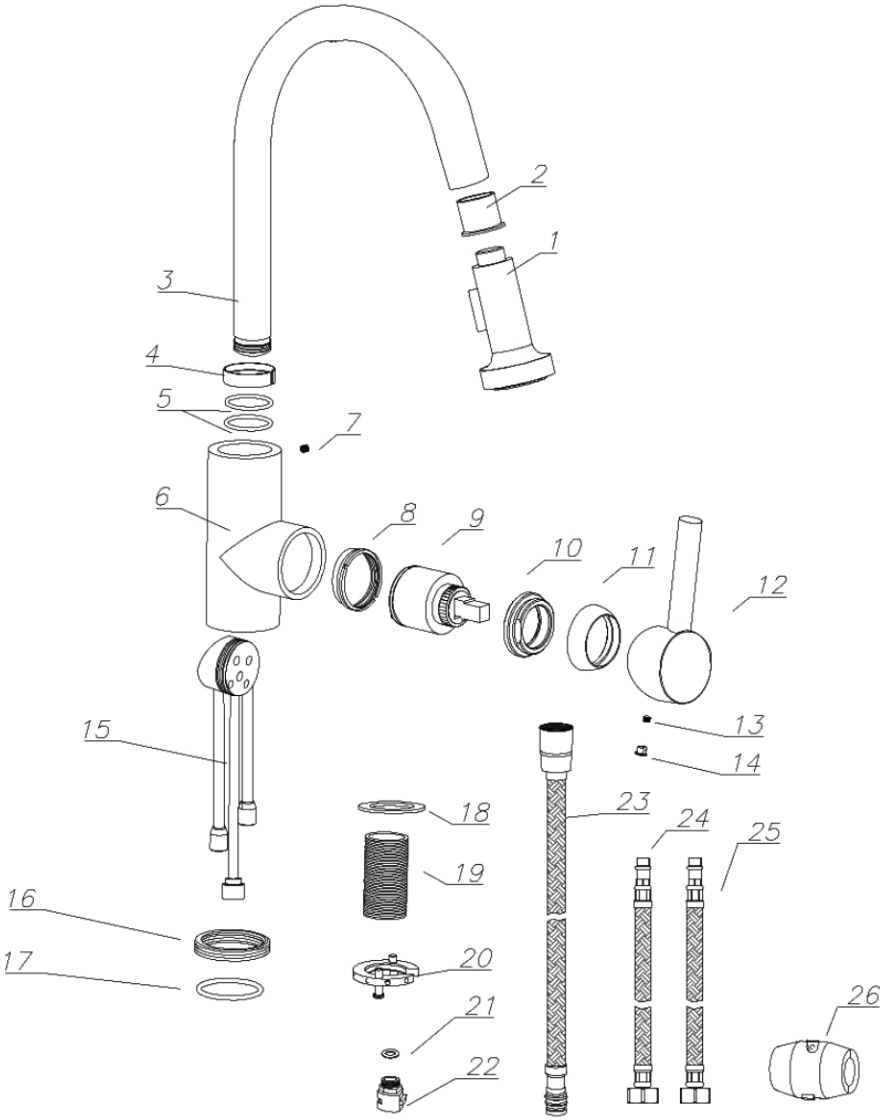

Kitchen Faucet by Randolph Morris

Item #: RMX402

POS	PART NO	PART NAME	QTY	MATERIAL
26	372402-30	Iron ball	1	Fe
25	372402-27	Hose	1	DJ-BZ-02
24	372402-26	Hose	1	DJ-BZ-02
23	372402-25	Hose	1	BZ12-HRZ-01
22	372402-24	Connector	1	ABS
21	372402-23	Washer	1	N7008F
20	372402-22	Nut	1	ABS
19	372402-21	Sleeve	1	S.S
18	372402-20	Washer	1	N7008F
17	372402-17	O Ring	1	N7008F
16	372402-16	Base	1	C36000
15	372402-15	Body	1	C36000
14	372402-14	Decorative button	1	ABS
13	372402-13	Screw	1	S.S
12	372402-12	Hand shank	1	Zinc alloy
11	372402-11	decorative cup	1	C36000
10	372402-10	Nut	1	C36000
9	372402-09	Cartridge	1	
8	372402-08	Nut	1	C36000
7	372402-07	Screw	2	S.S
6	372402-06	Body	1	C38000
5	372402-05	O Ring	2	N7008F
4	372402-04	Plastic sheath	1	ABS
3	372402-03	Spout	1	S.S
2	372402-02	Plastic sheath	1	ABS
1	372402-01	Hand Shower	1	ABS
CZ372402				
Issue	Drawn	Approved	Scale	Quantity
Part	Date	Date	Material	Weight
Rev			WL	Estimate
Check	Date		A	Page 1 Of 1
Design	Date		MEGA CASA	

All products and specifications are subject to change without notice. Randolph Morris is not responsible for typographical and/or dimensional errors. Typographical errors are subject to correction.

Note: Rough-in dimensions may vary +/- 1/2" and are subject to change. No responsibility is assumed by Randolph Morris.