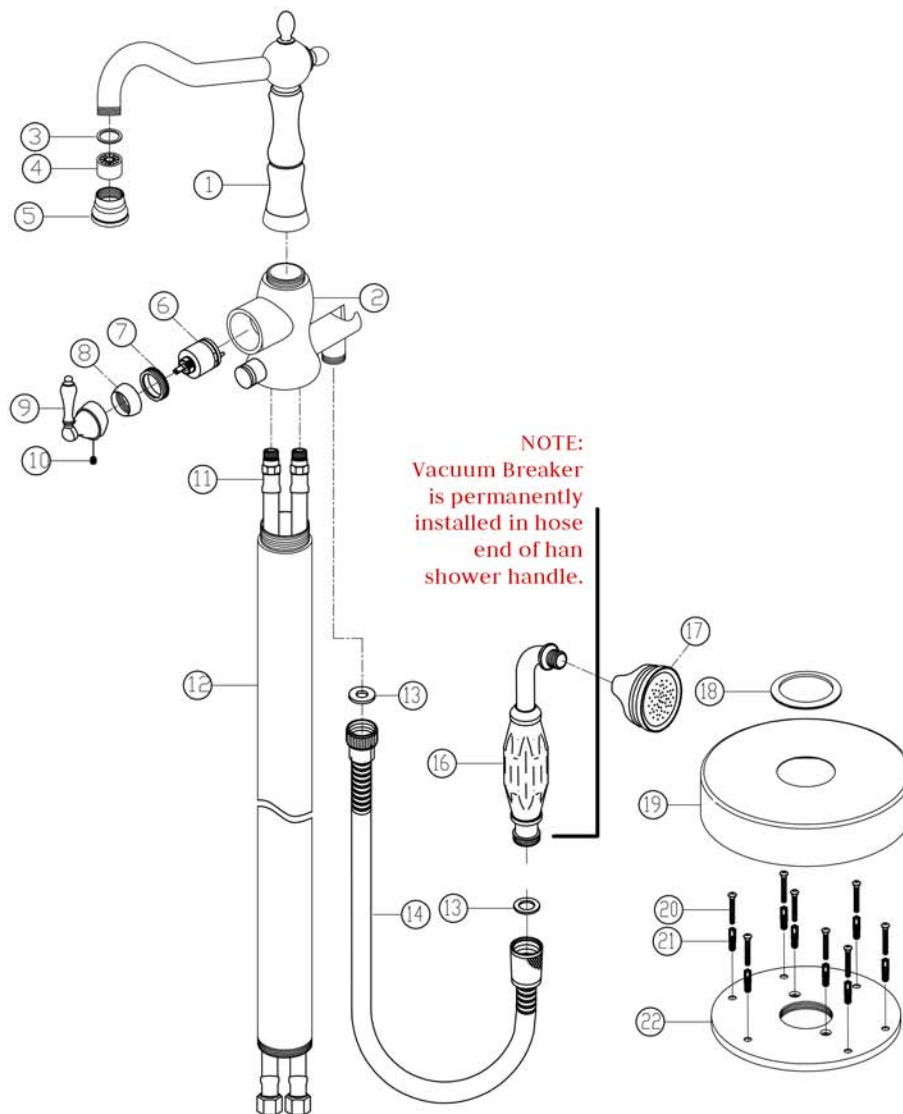

## Traditional Freestanding Tub Faucet

by Randolph Morris

Item#: RMNTF926

Unpack and check all the parts, and read the instructions.

PART NO.	DESCRIPTION	QTY
TF926-01	SPOUT	1
TF926-02	FAUCET BODY	1
TF926-03	RUBBER WASHER	1
TF926-04	AERATOR	1
TF926-05	AERATOR ADAPTERS	1
TF926-06	CARTRIDGE	1
TF926-07	NUT	1
TF926-08	FLANGE	1
TF926-09	HANDLE	1
TF926-10	SEAT SCREW	1
TF926-11	HOSE	2
TF926-12	BRASS TUBE	1
TF926-13	RUBBER WASHER	2
TF926-14	SPRAY HOSE	1
TF926-16	SHOWER BODY	1
TF926-17	SHOWER HEAD	1
TF926-18	RUBBER O-RING	1
TF926-19	BASE PLATE	1
TF926-20	SCREW	8
TF926-21	ANCHOR BOLT SLEEVE	8
TF926-22	ZINC SEAT	1