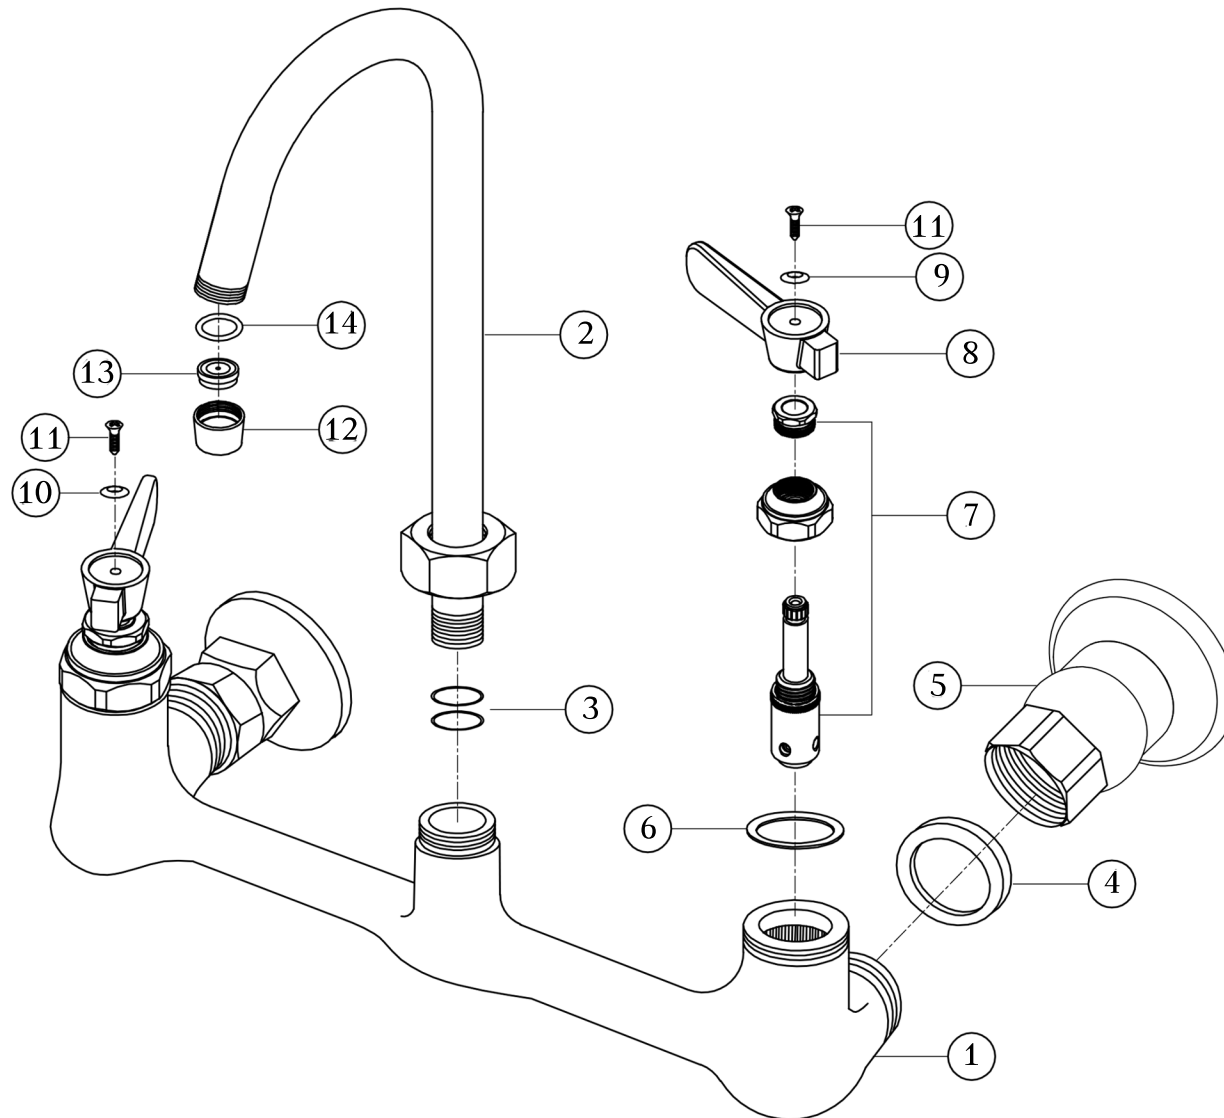

Bridge Style Kitchen Faucet

by Randolph Morris

Item#: RMNAB925L

Unpack and check all the parts,
and read the instructions.

PARTS NO.	DESCRIPTION	QTY
1	BODY	1
2	SPOUT	1
3	RUBBER O-RING	2
4	RUBBER WASHER	2
5	DECKMOUNT	2
6	RUBBER WASHER	1
7	CARTRIDGE	2
8	HANDLE	2
9	BLUE CLIP	1
10	RED CLIP	1
11	SCREW	2
12	SHELL	1
13	AERATOR	1
14	RUBBER WASHER	1