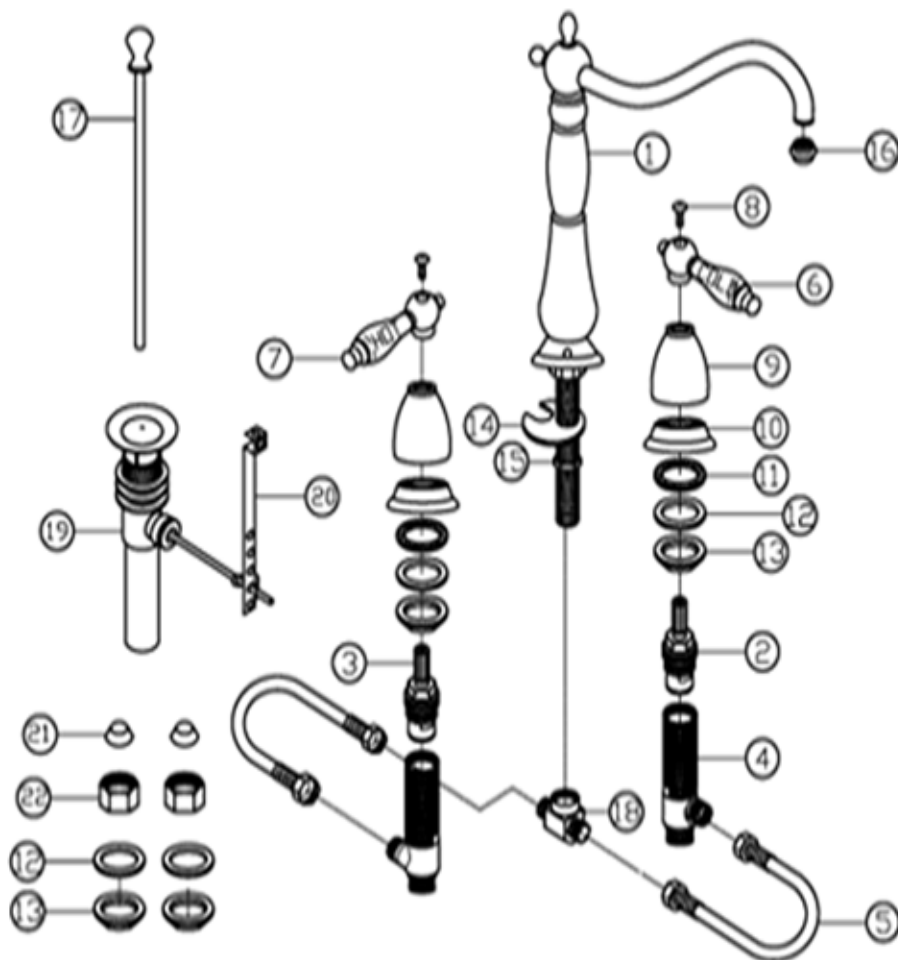

## Victorian Wideset Bathroom Sink Faucet with Porcelain Lever Handles

by Randolph Morris

Item#: RMNAB818L

Unpack and check all the parts, and read the instructions.

ITEM	PART NO.	DESCRIPTION	QTY	NOTES
01	818L-01	FAUCET BODY	1	
02	818L-02	COLD STEM	1	BLUE RUBBER
03	818L-03	HOT STEM	1	RED RUBBER
04	818L-04	NIPPLE	2	
05	818L-05	HOSE	2	
06	818L-06	COLD HANDLE	1	
07	818L-07	HOT HANDLE	1	
08	818L-08	SCREW	2	
09	818L-09	BELL NUT	2	
10	818L-10	BRASS FLANGE	2	
11	818L-11	RUBBER WASHER	2	
12	818L-12	WASHER	4	
13	818L-13	LOCK NUT	4	
14	818L-14	BRASS WASHER	1	
15	818L-15	NUT	1	
16	818L-16	AREATOR	1	
17	818L-17	BRASS ROD	1	
18	818L-18	TEE	1	
19	818L-19	POP UP	1	
20	818L-20	PART FOR POP UP	1	
21	818L-21	CONE WASHER	2	
22	818L-22	NUT	2	

**Approximate Measurements.** All products and specifications are subject to change without notice. Randolph Morris is not responsible for typographical and/or dimensional errors. Typographical errors are subject to correction. *Note:* Rough-in dimensions may vary +/- 1/2" and are subject to change. No responsibility is assumed by Randolph Morris.