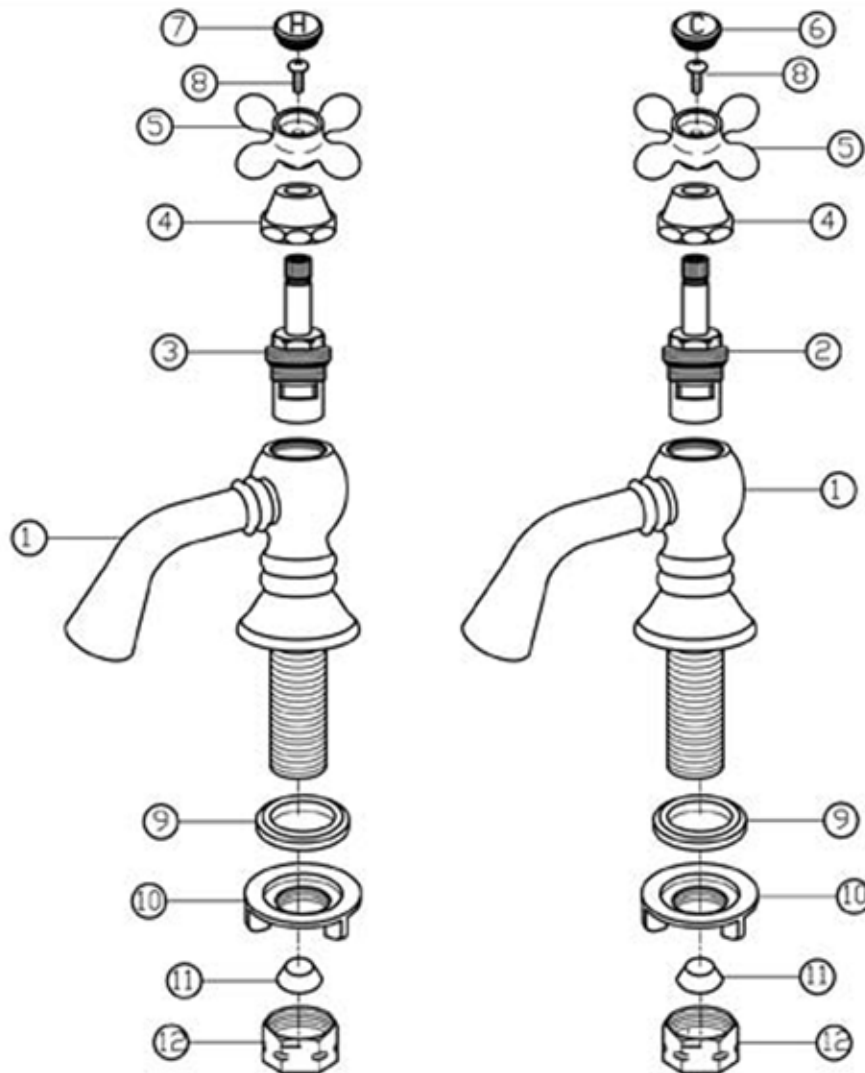

## Single Basin Taps with Metal Cross Handles

by Randolph Morris

Item#: RMNAB263MC

Unpack and check all the parts, and read the instructions.

ITEM	PART NO.	DESCRIPTION	QTY	NOTES
01	263M-01	FAUCET BODY	2	
02	263M-02	COLD STEM	1	BLUE RUBBER
03	263M-03	HOT STEM	1	RED RUBBER
04	263M-04	BELL NUT	2	
05	263M-05	CROSS HANDLE	2	
06	263M-06	COLD BUTTON	1	
07	263M-07	HOT BUTTON	1	
08	263M-08	SCREW	2	
09	263M-09	RUBBER WASHER	2	
10	263M-10	LOCK NUT	2	
11	263M-11	CONE WASHER	2	
12	263M-12	NUT	2	

**Approximate Measurements.** All products and specifications are subject to change without notice. Randolph Morris is not responsible for typographical and/or dimensional errors. Typographical errors are subject to correction. *Note:* Rough-in dimensions may vary +/- 1/2" and are subject to change. No responsibility is assumed by Randolph Morris.