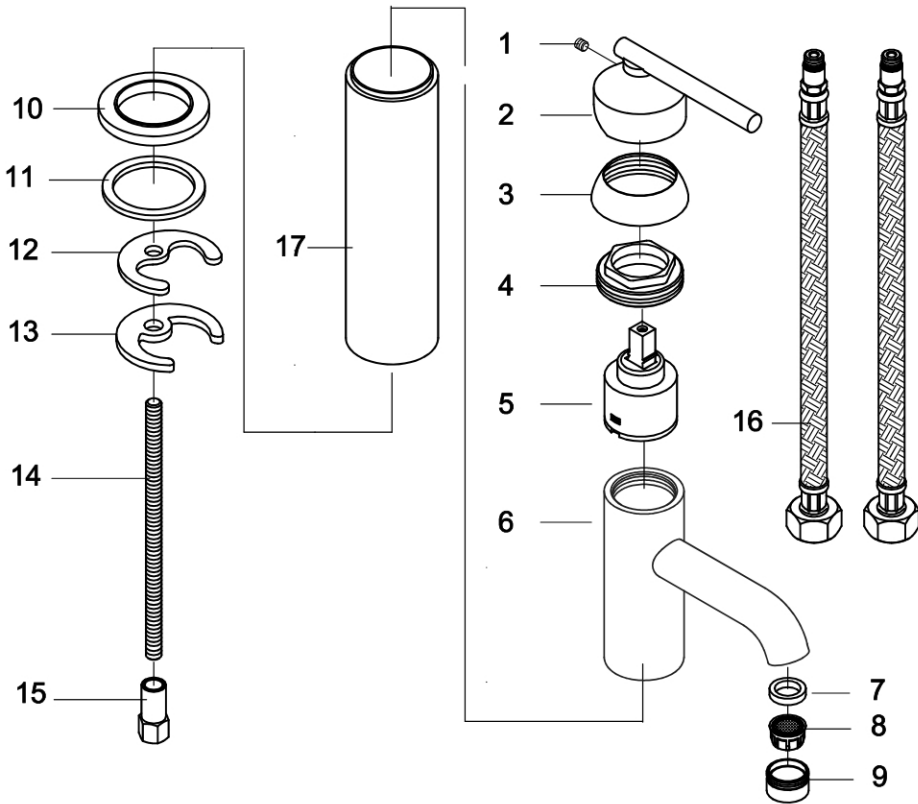

Single Post Bathroom Sink Faucet by Randolph Morris

Item #: RMNAB225

ITEM	PART NO.	DESCRIPTION	Q'TY	NOTE
01	RMNAB225-01	SET SCREW	1	SS-03001451
02	RMNAB225-02	HANDLE	1	310103
03	RMNAB225-03	CAP	1	BR-0610235
04	RMNAB225-04	ADJUSTRING	1	BR-0610135
05	RMNAB225-05	CARTRIDGE	1	CC-35LPJ
06	RMNAB225-06	BODY	1	110101N
07	RMNAB225-07	WASHER	1	OR-L281
08	RMNAB225-08	FILTER	1	ABS-0103G10C
09	RMNAB225-09	AERATOR CAP	1	BR-0610601
10	RMNAB225-10	ESCUTSHEON	1	ZI-0210035
11	RMNAB225-11	O-RING	1	OR-A332
12	RMNAB225-12	WASHER	1	OR-M567
13	RMNAB225-13	WASHER	1	SS-0400101JT
14	RMNAB225-14	SCREW	1	SS-0400230
15	RMNAB225-15	SET NUT	1	BR-0610000
16	RMNAB225-16	HOSE	2	SS-400201YC
17	RMNAB225-17	TUBE	1	BR-0110001-2

All products and specifications are subject to change without notice. Randolph Morris is not responsible for typographical and/or dimensional errors. Typographical errors are subject to correction.

Note: Rough-in dimensions may vary +/- 1/2" and are subject to change. No responsibility is assumed by Randolph Morris.