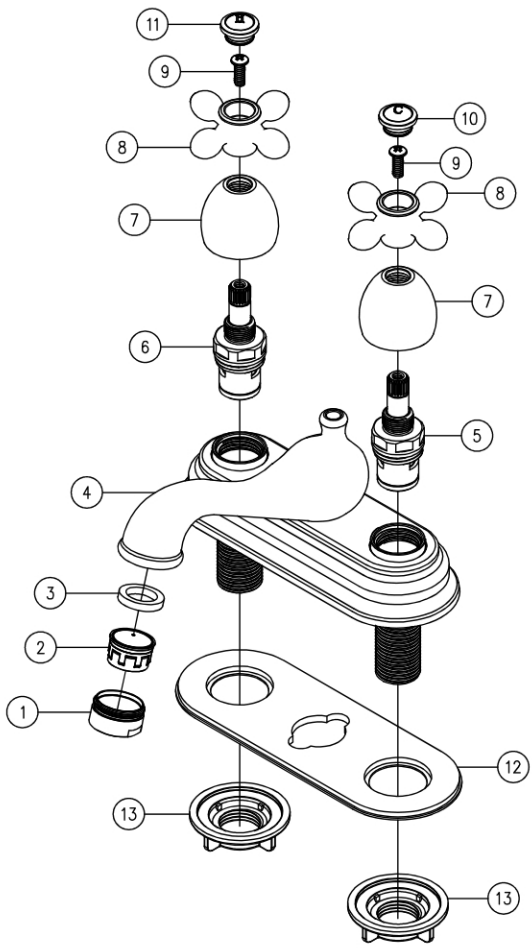

Bathroom Sink Faucet by Randolph Morris

Item #: RMNAB14MC

ITEM	PART NO.	DESCRIPTION	Q'TY	NOTE
01	RMNAB14MC-01	AERATORS SHELL	1	BRASS
02	RMNAB14MC-02	AERATORS	1	PLASTICS
03	RMNAB14MC-03	RUBBER WASHER	1	RUBBER
04	RMNAB14MC-04	RMNAB14MC BODY	1	BRASS
05	RMNAB14MC-05	COLD STEM	1	
06	RMNAB14MC-06	HOT STEM	1	
07	RMNAB14MC-07	BELL NUT	2	BRASS
08	RMNAB14MC-08	CROSS HANDLE	2	BRASS
09	RMNAB14MC-09	SCREW	2	S.S.
10	RMNAB14MC-10	COLD BOTTOM	1	
11	RMNAB14MC-11	HOT BOTTOM	1	
12	RMNAB14MC-12	PLASTICS BASE	1	PLASTICS
13	RMNAB14MC-13	LOCK NUT	2	PLASTICS
14	RMNAB14MC-14	BRASS RODD	1	BRASS
15	RMNAB14MC-15	POP UP KIT	1	

All products and specifications are subject to change without notice. Randolph Morris is not responsible for typographical and/or dimensional errors. Typographical errors are subject to correction.

Note: Rough-in dimensions may vary +/- 1/2" and are subject to change. No responsibility is assumed by Randolph Morris.