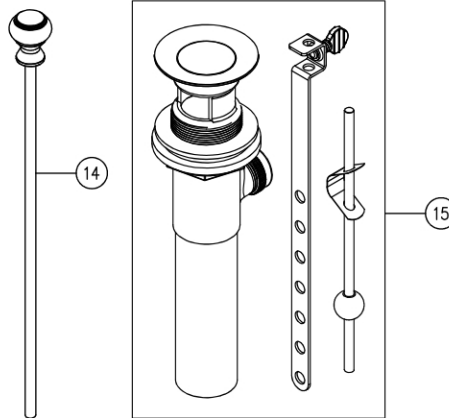

Bathroom Sink Faucet by Randolph Morris

Item #: RMNAB14MC

ITEM	PART NO.	DESCRIPTION	Q'TY	NOTE
01	RMNAB14MC-01	AERATORS SHELL	1	BRASS
02	RMNAB14MC-02	AERATORS	1	PLASTICS
03	RMNAB14MC-03	RUBBER WASHER	1	RUBBER
04	RMNAB14MC-04	RMNAB14MC BODY	1	BRASS
05	RMNAB14MC-05	COLD STEM	1	
06	RMNAB14MC-06	HOT STEM	1	
07	RMNAB14MC-07	BELL NUT	2	BRASS
08	RMNAB14MC-08	CROSS HANDLE	2	BRASS
09	RMNAB14MC-09	SCREW	2	S.S.
10	RMNAB14MC-10	COLD BOTTOM	1	
11	RMNAB14MC-11	HOT BOTTOM	1	
12	RMNAB14MC-12	PLASTICS BASE	1	PLASTICS
13	RMNAB14MC-13	LOCK NUT	2	PLASTICS
14	RMNAB14MC-14	BRASS RODD	1	BRASS
15	RMNAB14MC-15	POP UP KIT	1	

All products and specifications are subject to change without notice. Randolph Morris is not responsible for typographical and/or dimensional errors. Typographical errors are subject to correction.

Note: Rough-in dimensions may vary +/- 1/2" and are subject to change. No responsibility is assumed by Randolph Morris.