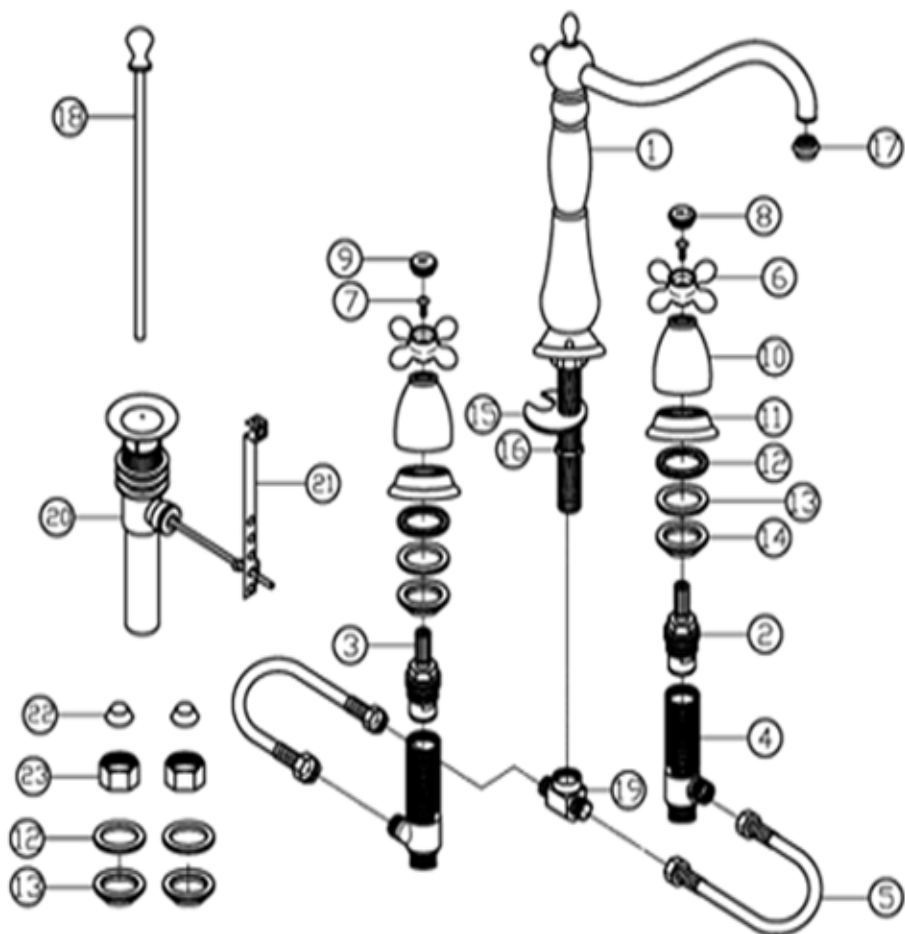

Victorian Wideset Bathroom Sink Faucet with Metal Cross Handles

by Randolph Morris

Item#: RMNAB818MC

Unpack and check all the parts, and read the instructions.

ITEM	PART NO.	DESCRIPTION	QTY	NOTES
01	818MC-01	FAUCET BODY	1	
02	818MC-02	COLD STEM	1	BLUE RUBBER
03	818MC-03	HOT STEM	1	RED RUBBER
04	818MC-04	BASE FOR STEM	2	
05	818MC-05	HOSE	2	
06	818MC-06	CROSS HANDLE	2	
07	818MC-07	SCREW	2	
08	818MC-08	COLD BUTTON	1	
09	818MC-09	HOT BUTTON	1	
10	818MC-10	BELL NUT	2	
11	818MC-11	BRASS FLANGE	2	
12	818MC-12	RUBBER WASHER	2	
13	818MC-13	WASHER	4	
14	818MC-14	LOCK WASHER	4	
15	818MC-15	BRASS WASHER	1	
16	818MC-16	NUT	1	
17	818MC-17	SPOUT	1	
18	818MC-18	BRASS ROD	1	
19	818MC-19	TEE	1	
20	818MC-20	POP UP	1	
21	818MC-21	PART FOR POP UP	1	
22	818MC-22	CONE WASHER	2	
23	818MC-23	NUT	2	