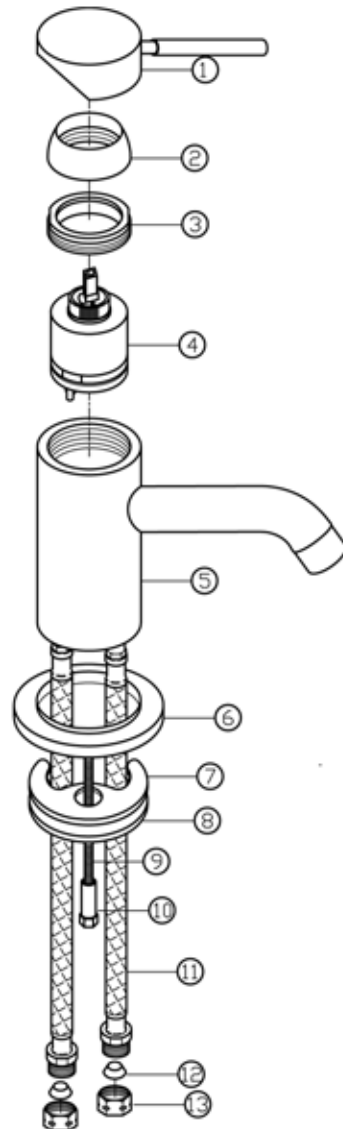

Single Post Bathroom Sink Faucet

by Randolph Morris

Item#: RMN620

Unpack and check all the parts, and read the instructions.

ITEM	PART NO.	DESCRIPTION	QTY	NOTES
01	620-01	HANDLE	1	
02	620-02	CAP	1	
03	620-03	CONNECTOR	1	
04	620-04	CARTRIDGE	1	
05	620-05	FAUCET BODY	1	
06	620-06	FLANGE	1	
07	620-07	COMPREHENSIVE GASKET	1	
08	620-08	RUBBER WASHER	1	
09	620-09	BOLT	2	
10	620-10	NUT	1	
11	620-11	HOT/COLD HOSE	2	
12	620-12	CONE WASHER	2	
13	620-13	NUT	2	

Approximate Measurements. All products and specifications are subject to change without notice. Randolph Morris is not responsible for typographical and/or dimensional errors. Typographical errors are subject to correction. *Note:* Rough-in dimensions may vary +/- 1/2" and are subject to change. No responsibility is assumed by Randolph Morris.