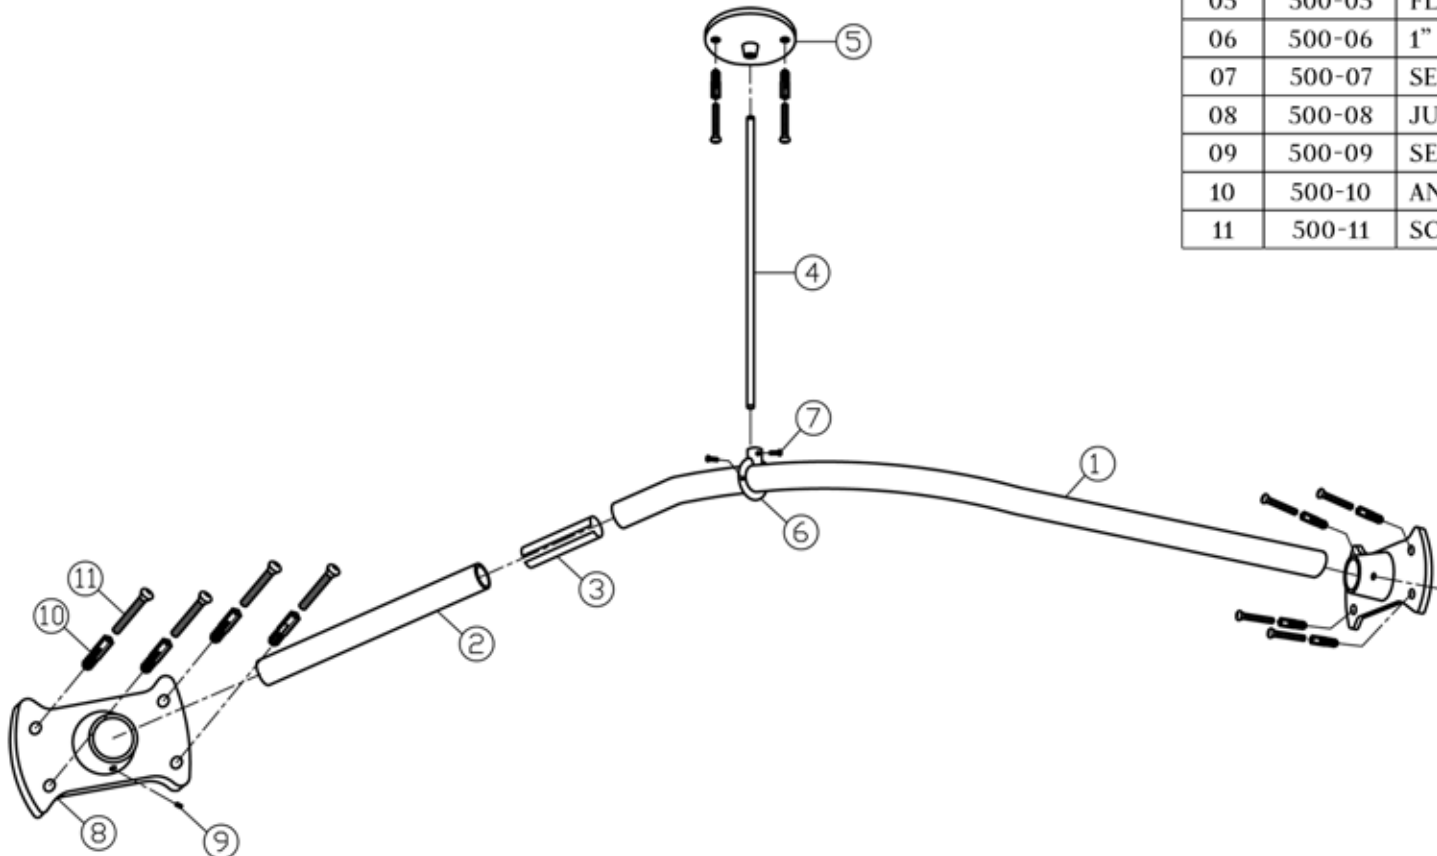

L-Ring Shower Curtain Rod 27 x 60

by Randolph Morris

Item#: RM500

Unpack and check all the parts, and read the instructions.

ITEM	PART NO.	DESCRIPTION	QTY	NOTES
01	500-01	"L" TUBE	1	1"x9-1/2"x26"
02	500-02	TUBE (1"x50")	1	
03	500-03	AL CONNECTOR	1	
04	500-04	36" ROD	1	
05	500-05	FLANGE	1	
06	500-06	1" LOOP	1	
07	500-07	SET SCREW	2	
08	500-08	JUMBO FLANGE	2	
09	500-09	SET SCREW	2	
10	500-10	ANCHOR BOLT SLEEVE	10	
11	500-11	SCREW	10	

Approximate Measurements. All products and specifications are subject to change without notice. Randolph Morris is not responsible for typographical and/or dimensional errors. Typographical errors are subject to correction. *Note:* Rough-in dimensions may vary +/- 1/2" and are subject to change. No responsibility is assumed by Randolph Morris.