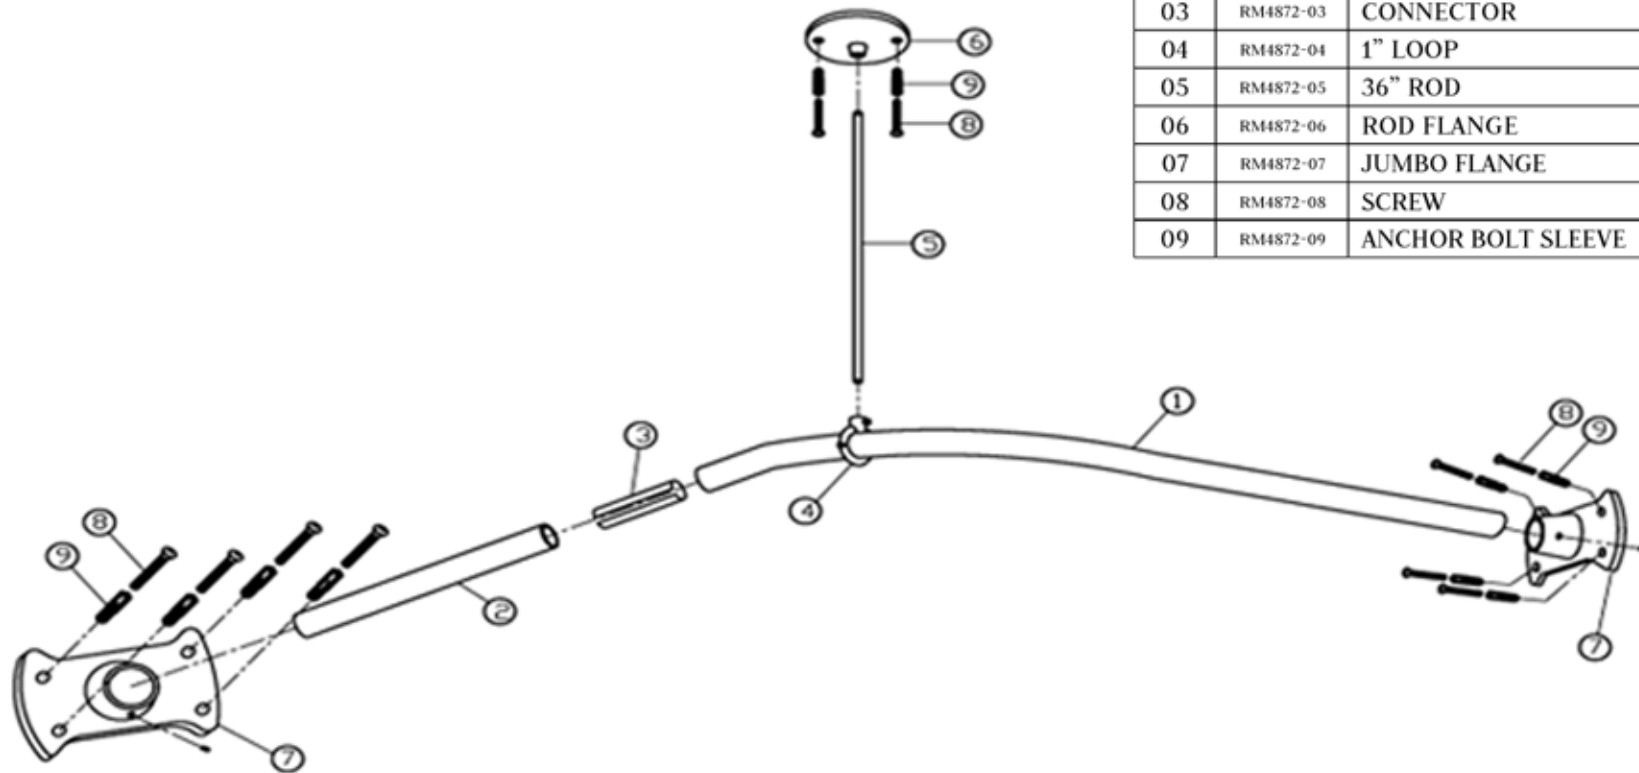

## L-Ring Shower Curtain Rod

by Randolph Morris

Item#: RM4872

Unpack and check all the parts, and read the instructions.

ITEM	PART NO.	DESCRIPTION	QTY	NOTES
01	RM4872-01	12" x 72" L TUBE	1	#1"
02	RM4872-02	36" TUBE	1	#1"
03	RM4872-03	CONNECTOR	1	
04	RM4872-04	1" LOOP	1	#1"
05	RM4872-05	36" ROD	1	
06	RM4872-06	ROD FLANGE	1	
07	RM4872-07	JUMBO FLANGE	2	SCREW KIT
08	RM4872-08	SCREW	10	
09	RM4872-09	ANCHOR BOLT SLEEVE	10	SCREW KIT

**Approximate Measurements.** All products and specifications are subject to change without notice. Randolph Morris is not responsible for typographical and/or dimensional errors. Typographical errors are subject to correction. *Note:* Rough-in dimensions may vary +/- 1/2" and are subject to change. No responsibility is assumed by Randolph Morris.