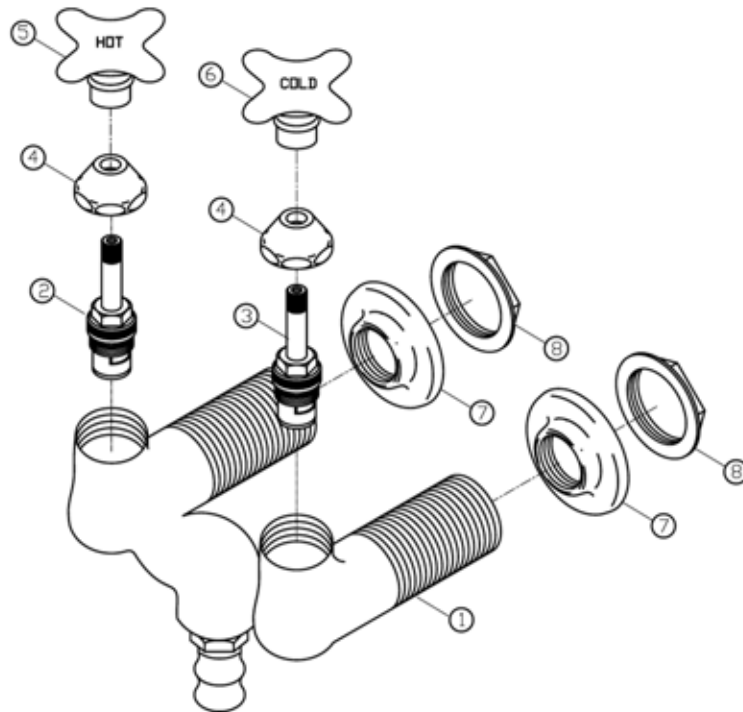

Clawfoot Tub Wall Mounted Down Spout Faucet

by Randolph Morris

Item#: RM030P

Unpack and check all the parts, and read the instructions.

ITEM	PART NO.	DESCRIPTION	QTY	NOTES
01	030P-01	FAUCET BODY	1	
02	030P-02	HOT STEM	1	RED RUBBER
03	030P-03	COLD STEM	1	BLUE RUBBER
04	030P-04	BELL NUT	2	
05	030P-05	HOT HANDLE	1	
06	030P-06	COLD HANDLE	1	
07	030P-07	FLANGE	2	
08	030P-08	LOCK NUT	2	

Approximate Measurements. All products and specifications are subject to change without notice. Randolph Morris is not responsible for typographical and/or dimensional errors. Typographical errors are subject to correction. *Note:* Rough-in dimensions may vary +/- 1/2" and are subject to change. No responsibility is assumed by Randolph Morris.